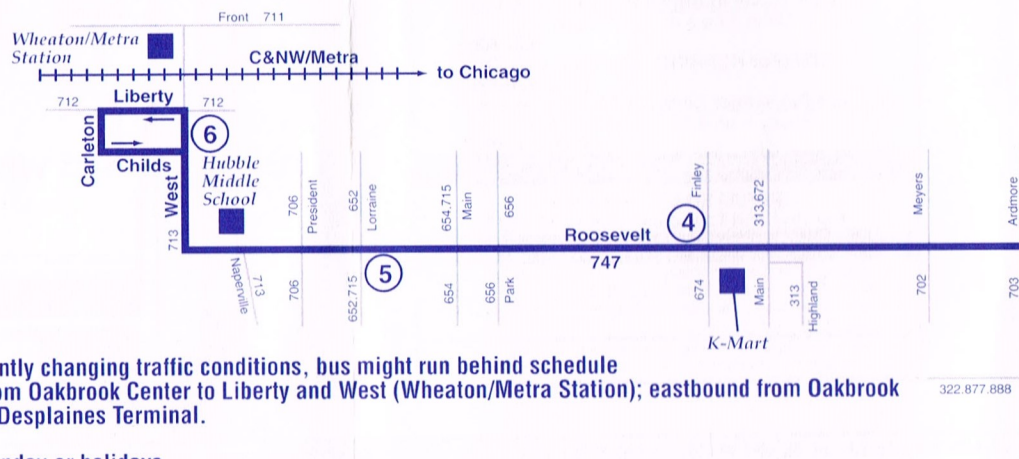

## WEEKDAY - WESTBOUND

## WEEKDAY - EASTBOUND

①	②	③	④	⑤	⑥
DESPLAINES TERMINAL *	OAKBROOK CENTER	ROOSEVELT SUMMIT	ROOSEVELT FINLEY	ROOSEVELT LORRAINE	LIBERTY WEST
6:02am	6:27am	6:36am	6:43am	6:50am	6:56am
6:32	6:57	7:06	7:13	7:20	7:26
6:57	7:22	7:31	7:38	7:45	7:51
7:20	7:45	7:54	8:01	8:08	8:14
7:40	8:05	8:14	8:21	8:28	8:34
8:10	8:35	8:44	8:50	8:57	9:03
8:45	9:05	9:13	9:19	-	-
10:30	10:50	10:58	11:04	-	-
12:00pm	12:20pm	12:28pm	12:34pm	-	-
1:30	1:50	1:58	2:04	-	-
3:20	3:47	3:55	4:02	4:09pm	4:15pm
3:55	4:22	4:30	4:37	4:44	4:50
4:25	4:52	5:00	5:07	5:14	5:20
4:55	5:22	5:30	5:37	5:44	5:50
5:25	5:52	6:00	6:07	6:13	6:19
5:55	6:21	6:29	6:36	6:42 R	-
6:30	6:56	7:04	7:11	7:17 R	-

Due to constantly changing traffic conditions, bus might run behind schedule westbound from Oakbrook Center to Liberty and West (Wheaton/Metra Station); eastbound from Oakbrook Center to the Desplaines Terminal.

--- Operates non-stop between Desplaines Terminal and York & Roosevelt Roads. Bus may use Roosevelt Road if I-290 is congested.