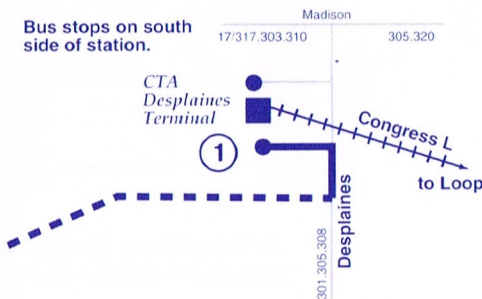

Riders traveling on express portion of the route between Desplaines Terminal and Roosevelt/York Roads pay express fares. Riders traveling on other portions of route pay regular fares.

--- Operates non-stop between Desplaines Terminal and York & Roosevelt Roads. Bus may use Roosevelt Road if I-290 is congested.