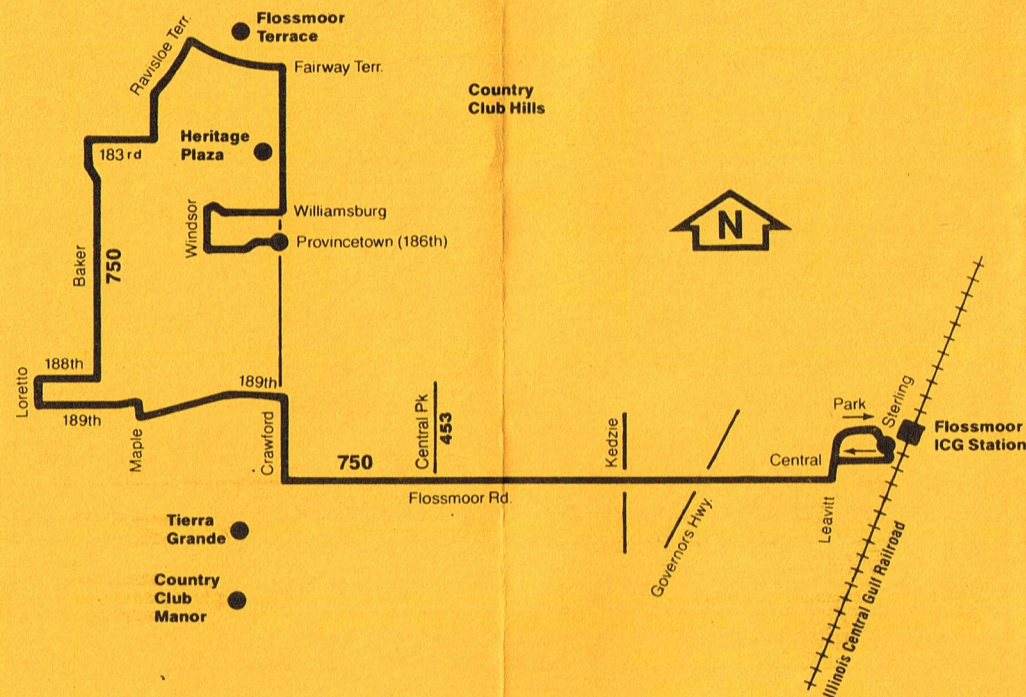

750 750

Revised Service
December 14, 1981

750

Country Club Hills

RTA Travel Information is
a 24 hour facility.
For better service, call during
the off-peak hours.

In Chicago;
836-7000
In the suburbs
toll-free;
800-972-7000

RTA Travel Information Center
is closed on major holidays.
Please call a day or two ahead
for holiday travel information.

Edition IR

The schedules, fares and other arrangements shown
in this timetable are subject to change. The Regional
Transportation Authority does not assume
responsibility for errors in timetables, nor for
inconvenience or damage resulting from delayed
trains or buses or failure to make connections.

Operated by
Gresham Bus Company
For lost and found
information call—**994-8050**

**Bus will stop upon signal to driver
at any intersection along the route
where it is safe to do so.**

750 Weekday — AM

<u>Provincetown & Crawford</u>	<u>Fairway & Ravisloe</u>	<u>Loretto & 189th</u>	<u>Flossmoor & Crawford</u>	<u>Bus Arrives Flossmoor</u>	<u>Train Departs Flossmoor</u>	<u>Train Arrives Chicago</u>
5:43am	5:48am	5:53am	5:58am	6:03am	6:08am	6:57am
6:20	6:25	6:30	6:35	6:40	6:45	7:27
7:00	7:05	7:10	7:15	7:20	7:30	8:12
7:35	7:40	7:45	7:50	7:55	8:06	8:47

750 Weekday — PM

Buses will meet the following trains at the Flossmoor ICG station and return passengers via Route 750.

<u>Train Departs Chicago</u>	<u>Train Arrives Flossmoor</u>	<u>Approximate Bus Departure Time</u>
4:35pm	5:17pm	5:19pm
5:05	5:47	5:52
5:40	6:23	6:28
6:08	6:52	6:58