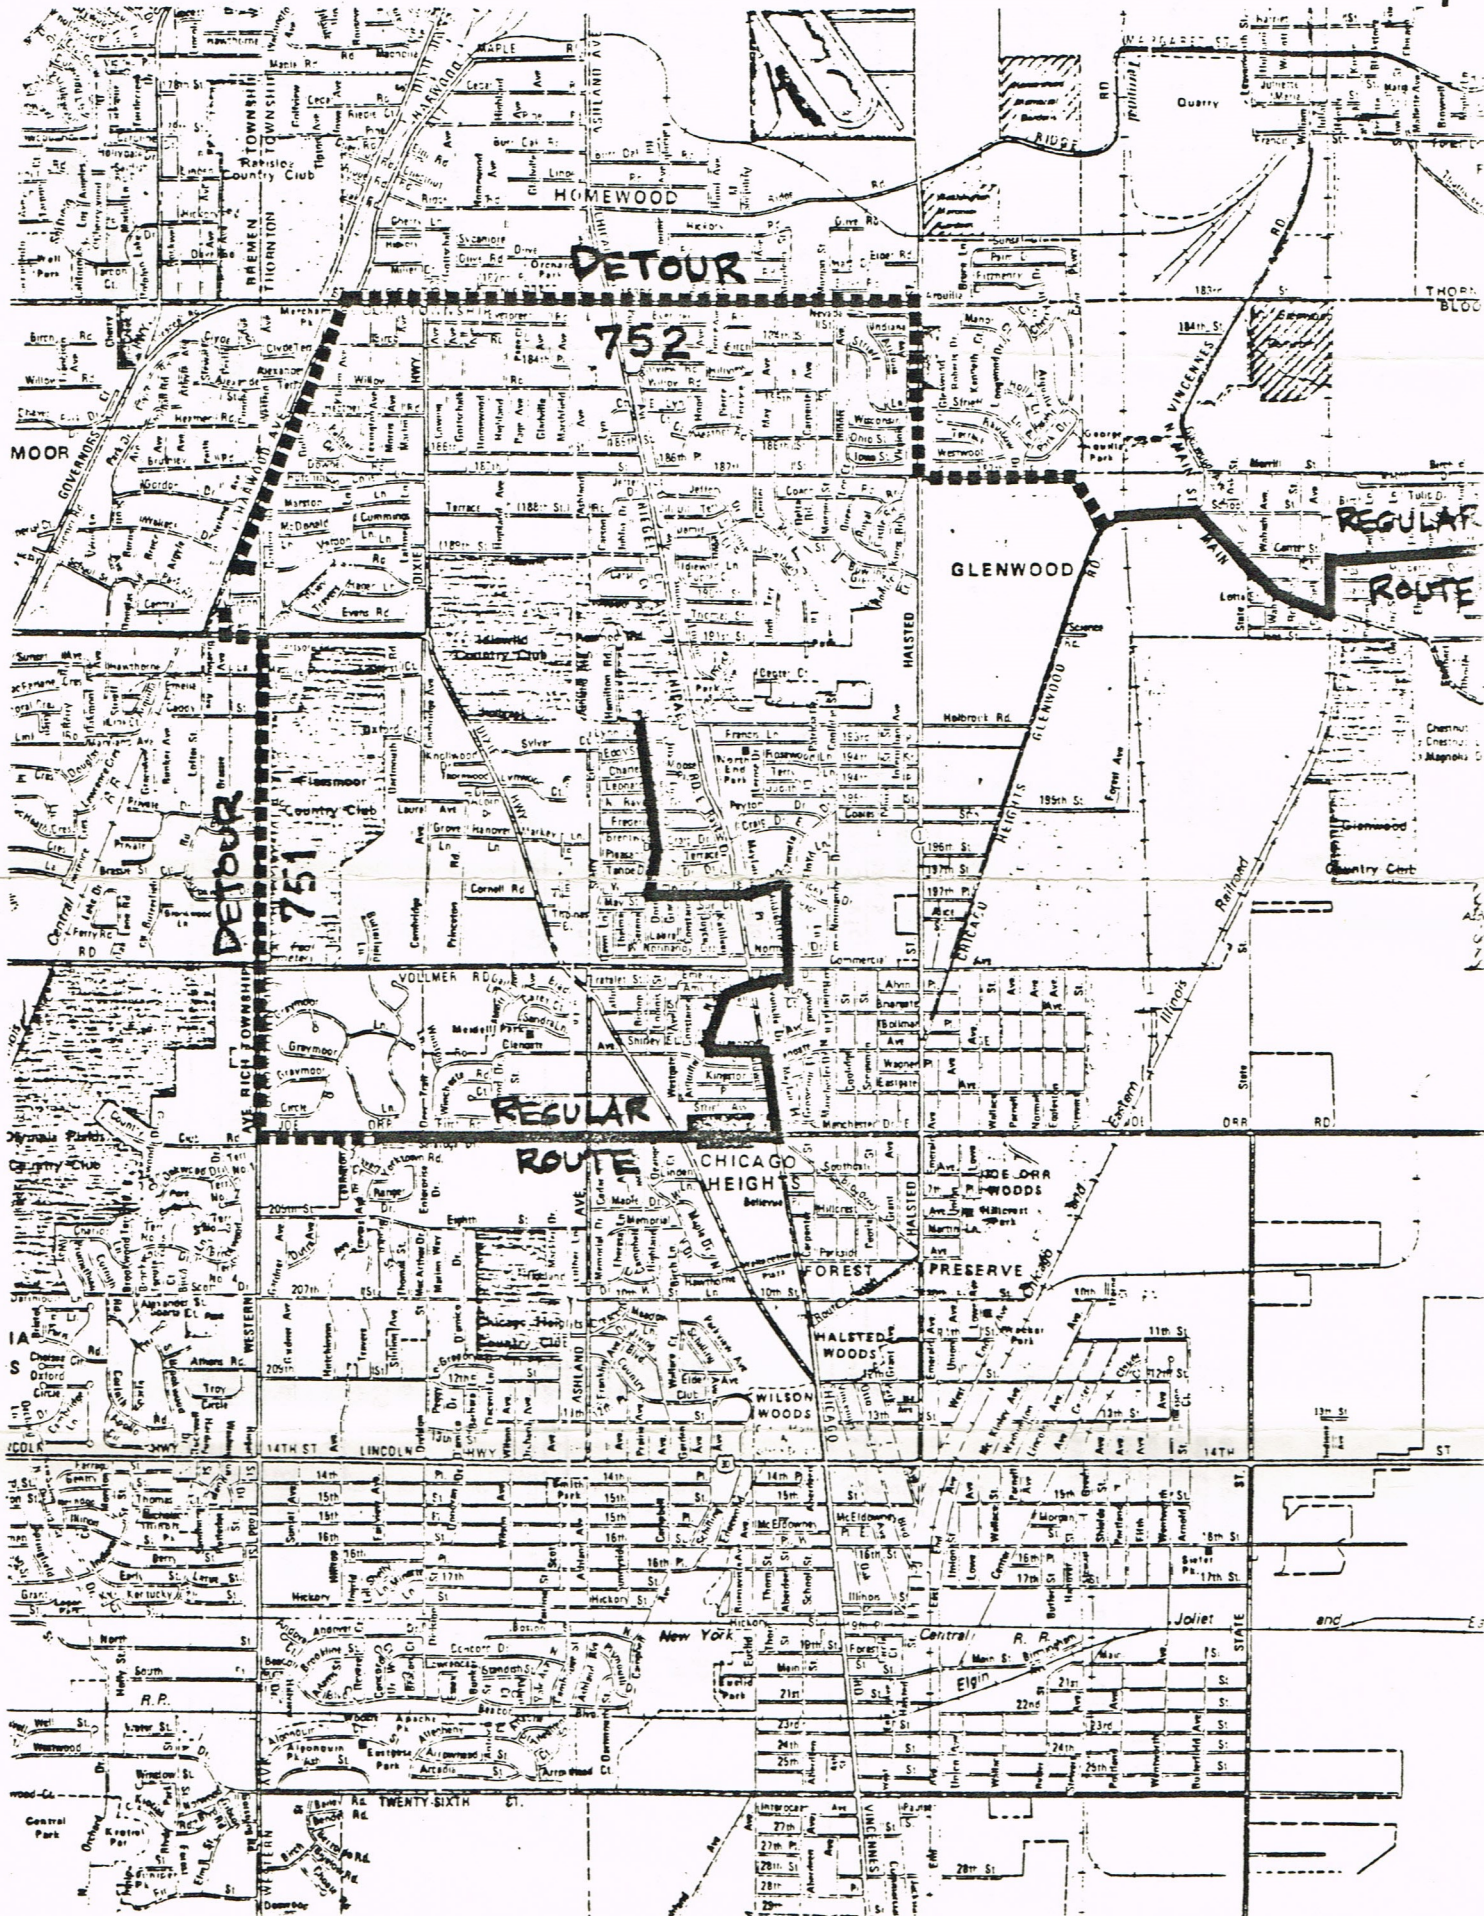

DETOUR

752

REGULAR ROUTE

DETOUR

751

REGULAR ROUTE

REGULAR ROUTE

CHICAGO HEIGHS

FOREST PRESERVE

WILSON WOODS

WILSON WOODS

New York

Central

Joliet

and

WESTERN

NEW YORK

CENTRAL

JOLIET

and