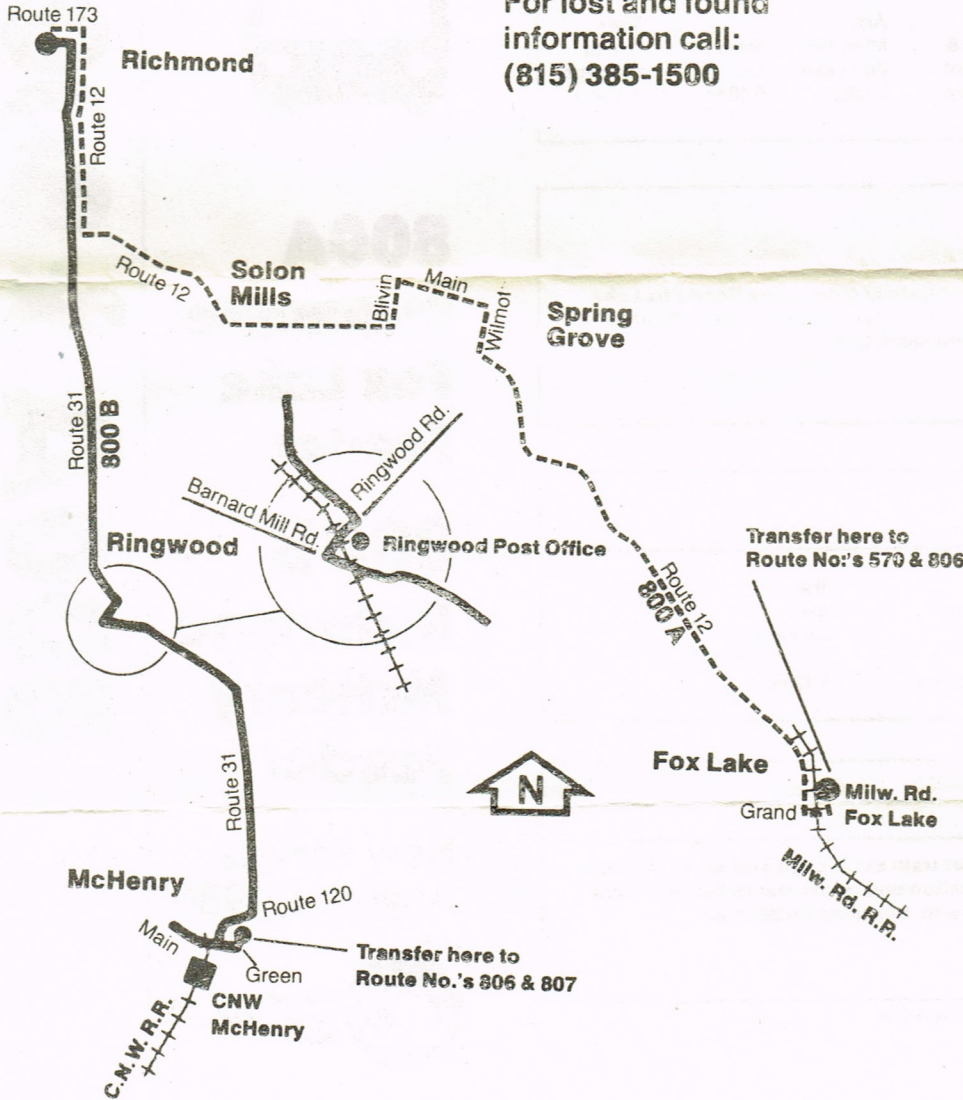

800B Weekdays--Mornings

Lv. Richmond (Front & Commercial) 6:20am	Ringwood Post Office 6:30am	Arrive CNW- McHenry 6:40am	Train Lv. 6:53am	Train Arr. Chicago 8:12am
--	-----------------------------------	-------------------------------------	------------------------	------------------------------------

800B Weekdays--Afternoons

Train Lv. Chicago 5:20pm	Train Arr. McHenry 6:45pm	Bus Departs 6:47pm	Bus will meet train at Chicago and North Western McHenry Station and return passengers to their Route 800B a.m. boarding locations.			
-----------------------------------	------------------------------------	--------------------------	--	--	--	--

Weekdays only. No Saturday, Sunday or Holiday Service.

800A
Richmond
Fox Lake
Feeder

800 B
Richmond
McHenry
Feeder

New Service
August 4, 1980

Regional
Transportation
Authority

800A & 800B

Operated by
Worts Transit Company

For lost and found
information call:
(815) 385-1500

RTA Travel Information is
a 24 hour facility.
For better service, call during
the off-peak hours.

In Chicago;
836-7000
In the suburbs
toll-free;
800-972-7000