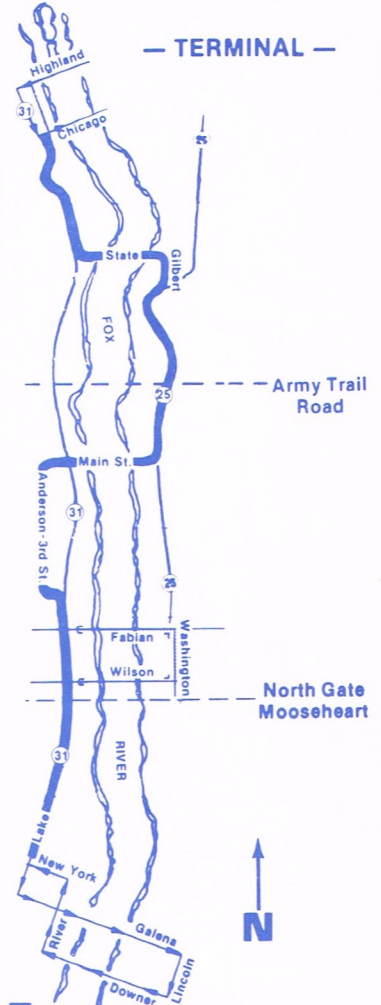

Route and Schedule Information  
*Informacion de Ruta e Horario*

ELGIN  
695-6500, Ext. 272

RTA Information Center  
RTA Centro de Informacion  
Toll free — (800) 972-7000

ELGIN

— TERMINAL —

AURORA

— TERMINAL —  
Merchant Bank

# Weekdays

SOUTH HAMBURG P.O. M	LOCAL ZONE				LOCAL ZONE				LOCAL ZONE			
	LEAVE ELGIN	State Hospital	SOUTH ELGIN	Seminary Rd.	ST. CHARLES Little Store	DeInor Hospital	ST. CHARLES Municipal Bldg.	GENEVA C & NW Tracks	WILSON & BATAVIA	Mooseheart	Service Station 31 & 56	AURORA Merchant Bank
	5:25	5:30	5:33	5:42	5:44	5:47	5:48	5:57	6:02	6:05	6:08	6:20
	6:10	6:17	6:21*	6:31	6:33	6:37	6:39	6:50	6:54	6:59	7:00	7:20
7:40	7:48	7:49	7:58	8:00	8:04	8:06	8:15	(8:25)	8:29	8:32	8:50	
8:45	8:52	8:56	9:06	9:08	9:12	9:14	9:25	9:29	9:34	9:37	9:50	
11:15	11:19	11:22	11:30	11:32	11:35	11:37	11:47	11:51	11:55	11:58	12:10	
1:25	1:32	1:36	1:45	1:47	1:50	1:52	2:04	2:08	2:12	2:13	2:30	
2:30	2:37	2:41	2:50	2:52	2:55	2:57	3:07	(3:13)	3:18	3:22	3:35	
4:00	4:08	4:11	4:17	4:19	4:22	4:25	4:36	4:40	4:44	4:48	5:05	
5:00	5:08	5:11	5:17	5:19	5:22	5:25	5:36	5:40	5:44	5:48	6:05	

NORTH HAMBURG P.O. M	LOCAL ZONE				LOCAL ZONE				LOCAL ZONE			
	AURORA Merchant Bank	Service Station 31 & 56	Mooseheart	WILSON & BATAVIA	GENEVA C & NW Tracks	MAIN STREET Theater	DeInor Hospital	ST. CHARLES Little Store	Seminary Rd.	SOUTH ELGIN	State Hospital	ELGIN Terminal
	6:30	6:40	6:42	6:46	6:50	7:00	7:02	7:06	7:08	7:16	7:20	7:28
	7:30	7:42	7:44	(7:49)	7:56	8:07	8:09	8:13	8:15	8:26	8:30	8:35
9:00	9:10	9:12	9:16	9:20	9:30	9:32	9:34	9:35	9:38	9:51	10:00	
10:00	10:10	10:12	10:16	10:20	10:30	10:32	10:36	10:38	10:46	10:50	11:00	
12:15	12:25	12:27	12:31	12:35	12:45	12:47	12:51	12:53	1:01	1:05	1:15	
2:45	2:57	2:59	(3:00)	3:08	3:22	3:25	3:28	3:29	3:36*	3:40	3:50	
3:45	3:57	3:59	4:04	4:08	4:22	4:25	4:28	4:29	4:35	4:39	4:50	
5:10	5:21	5:23	5:28	5:32	5:46	5:49	5:53	5:55	6:02	6:06	6:15	
6:15	6:25	6:27	6:30	6:34	6:43	6:45	6:48	6:50	6:59	7:02	7:10	