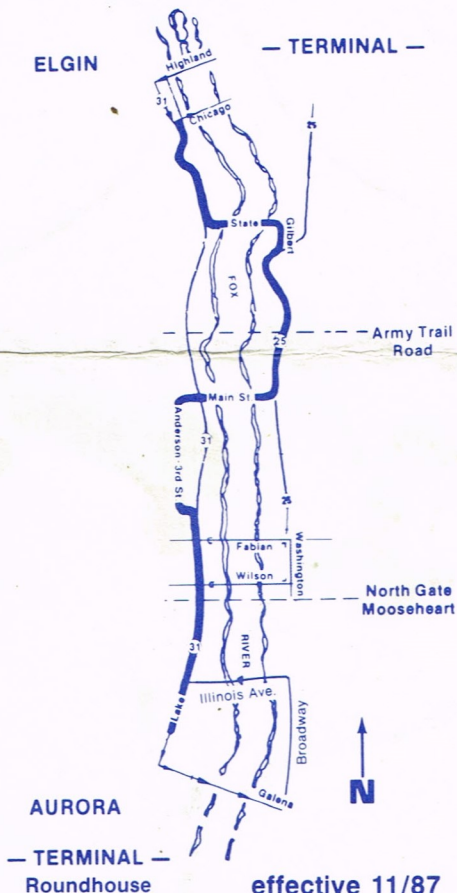

ELGIN
697-0005

RTA Information Center
RTA Centro de Informacion
Toll free — (800) 972-7000

801 FOX VALLEY ROUTE

— pace —

effective 11/87
efectivo: 11/87

Weekdays

SOUTH BOUND

LOCAL ZONE				LOCAL ZONE				LOCAL ZONE			
LEAVE ELGIN	State Hospital	SOUTH ELGIN	Seminary Rd.	ST. CHARLES Little Store	DeInor Hospital	ST. CHARLES Municipal Bldg.	GENEVA C & NW Tracks	WILSON & BATAVIA	Mooseheart	Service Station 31 & 56	AURORA Terminal
5:25	5:30	5:33	5:42	5:44	5:47	5:48	5:57	6:02	6:05	6:08	6:20
6:10	6:17	6:21*	6:31	6:33	6:37	6:39	6:50	6:54	6:59	7:00	7:20
7:40	7:48	7:49	7:58	8:00	8:04	8:06	8:15	(8:25)	8:29	8:32	8:50
8:45	8:52	8:56	9:06	9:08	9:12	9:14	9:25	9:29	9:34	9:37	9:50
11:15	11:19	11:22	11:30	11:32	11:35	11:37	11:47	11:51	11:55	11:58	12:10
1:25	1:32	1:36	1:45	1:47	1:50	1:52	2:04	2:08	2:12	2:13	2:30
2:30	2:37	2:41	2:50	2:52	2:55	2:57	3:07	(3:13)	3:18	3:22	3:35
4:00	4:08	4:11	4:17	4:19	4:22	4:25	4:36	4:40	4:44	4:48	5:05
5:00	5:08	5:11	5:17	5:19	5:22	5:25	5:36	5:40	5:44	5:48	6:05

NORTH BOUND

LOCAL ZONE			LOCAL ZONE					LOCAL ZONE			
AURORA Terminal	Service Station 31 & 56	Mooseheart	WILSON & BATAVIA	GENEVA C & NW Tracks	MAIN STREET Theater	DeInor Hospital	ST. CHARLES Little Store	Seminary Rd.	SOUTH ELGIN	State Hospital	ELGIN Terminal
6:30	6:40	6:42	6:46	6:50	7:00	7:02	7:06	7:08	7:16	7:20	7:28
7:30	7:42	7:44	(7:49)	7:56	8:06	8:08	8:13	8:15	8:26	8:30	8:35
9:00	9:10	9:12	9:16	9:20	9:30	9:32	9:34	9:35	9:38	9:42	10:00
10:00	10:10	10:12	10:16	10:20	10:30	10:32	10:36	10:38	10:46	10:50	11:00
12:15	12:25	12:27	12:31	12:35	12:45	12:47	12:51	12:53	1:01	1:05	1:15
2:45	2:57	2:59	(3:00)	3:08	3:18	3:20	3:23	3:24	3:31*	3:35	3:40
3:45	3:57	3:59	4:04	4:08	4:18	4:20	4:23	4:24	4:31	4:35	4:40
5:10	5:21	5:23	5:28	5:32	5:42	5:44	5:47	5:48	5:55	6:00	6:05
6:15	6:25	6:27	6:30	6:34	6:43	6:45	6:48	6:50	6:55	7:00	7:05