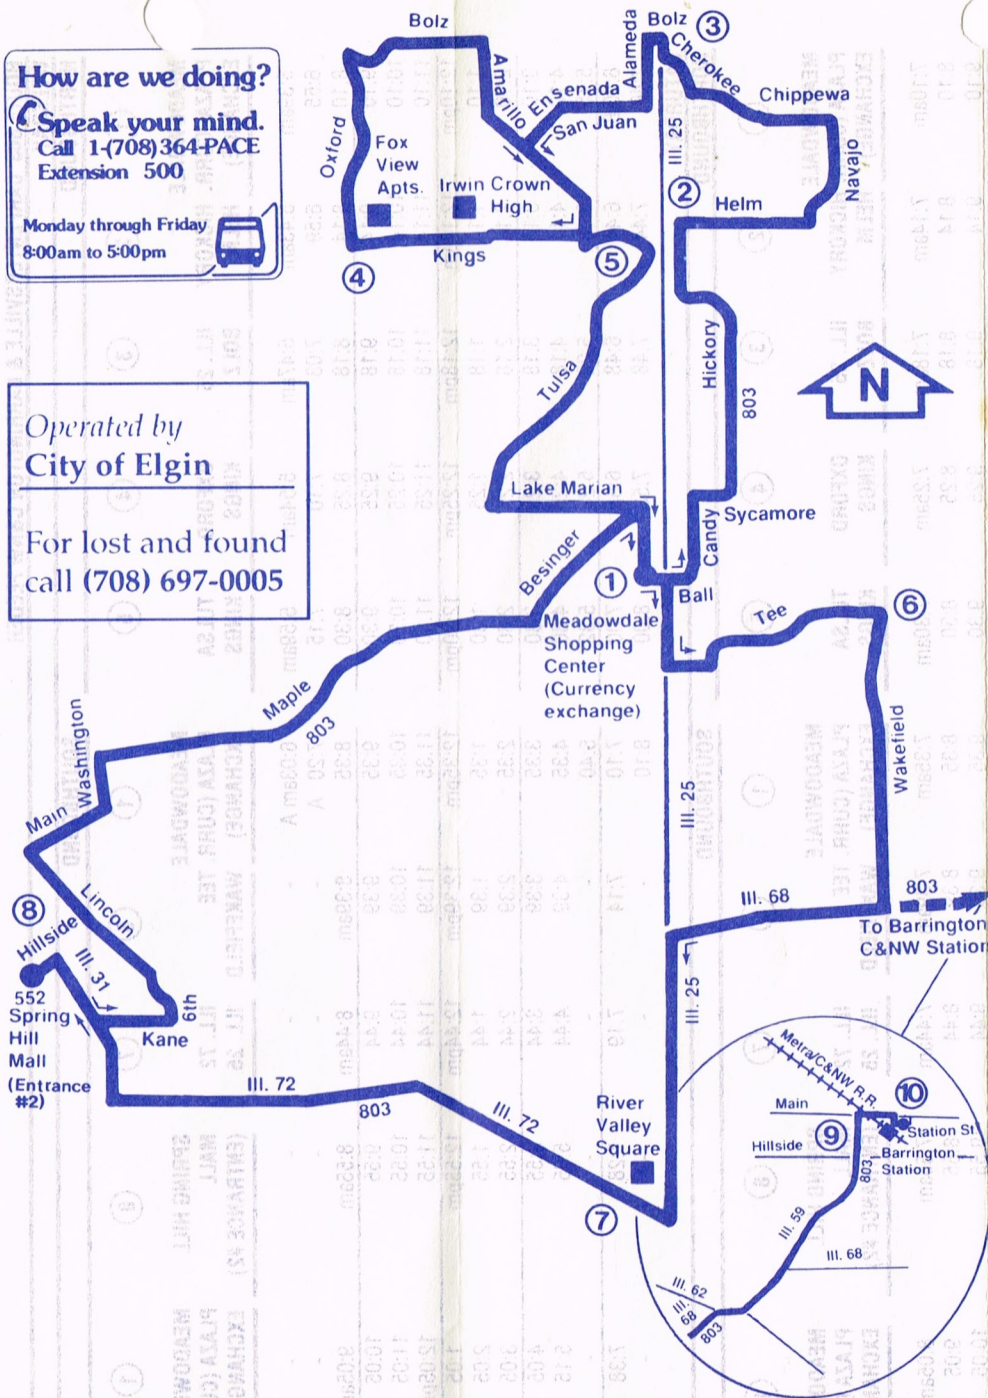

How are we doing?

Speak your mind.
Call 1-(708)364-PACE
Extension 500

Monday through Friday
8:00am to 5:00pm

Operated by
City of Elgin

For lost and found
call (708) 697-0005

Bus will stop upon signal to driver
at any intersection along the route
where it is safe to do so.