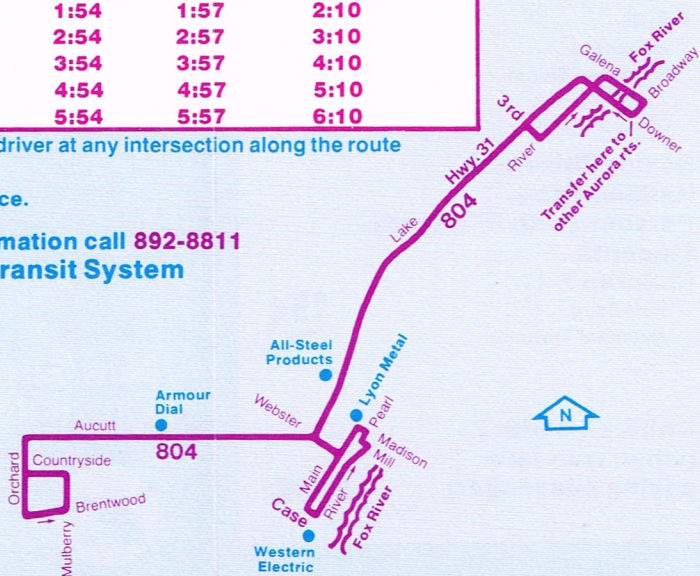

RTA Travel Information is  
a 24 hour facility.  
For better service, call during  
the off-peak hours.

In Chicago;  
**836-7000**  
In the suburbs  
toll free;  
**800-972-7000**

## 804 Southbound—Weekdays and Saturdays

Broadway & Downer	Aucutt Hwy. 31 & Webster	River & Webster	Webster Hwy. 31 & Aucutt	Brentwood & Mulberry
6:30 am	6:41 am	6:45 am	6:49 am	6:56 am
7:30	7:41	7:45	7:49	7:56
8:30	8:41	8:45	8:49	8:56
9:30	9:41	9:45	9:49	9:56
10:30	10:41	10:45	10:49	10:56
11:30	11:41	11:45	11:49	11:56
<b>1:15 pm</b>	<b>1:26 pm</b>	<b>1:30 pm</b>	<b>1:34 pm</b>	<b>1:41 pm</b>
<b>2:15</b>	<b>2:26</b>	<b>2:30</b>	<b>2:34</b>	<b>2:41</b>
<b>3:15</b>	<b>3:26</b>	<b>3:30</b>	<b>3:34</b>	<b>3:41</b>
<b>4:15</b>	<b>4:26</b>	<b>4:30</b>	<b>4:34</b>	<b>4:41</b>
<b>5:15</b>	<b>5:26</b>	<b>5:30</b>	<b>5:34</b>	<b>5:41</b>

## 804 Northbound—Weekdays and Saturdays

Brentwood & Mulberry	Webster Hwy. 31 & Aucutt	River & Webster	Aucutt Hwy. 31 & Webster	Broadway & Downer
6:58 am	7:04 am	7:09 am	7:12 am	7:25 am
7:58	8:04	8:09	8:12	8:25
8:58	9:04	9:09	9:12	9:25
9:58	10:04	10:09	10:12	10:25
10:58	11:04	11:09	11:12	11:25
11:58	<b>12:04 pm</b>	<b>12:09 pm</b>	<b>12:12 pm</b>	<b>12:25 pm</b>
<b>1:43 pm</b>	<b>1:49</b>	<b>1:54</b>	<b>1:57</b>	<b>2:10</b>
<b>2:43</b>	<b>2:49</b>	<b>2:54</b>	<b>2:57</b>	<b>3:10</b>
<b>3:43</b>	<b>3:49</b>	<b>3:54</b>	<b>3:57</b>	<b>4:10</b>
<b>4:43</b>	<b>4:49</b>	<b>4:54</b>	<b>4:57</b>	<b>5:10</b>
<b>5:43</b>	<b>5:49</b>	<b>5:54</b>	<b>5:57</b>	<b>6:10</b>

Bus will stop upon signal to driver at any intersection along the route where it is safe to do so.

No Sunday or holiday service.

For lost and found information call **892-8811**  
Operated by Aurora Transit System