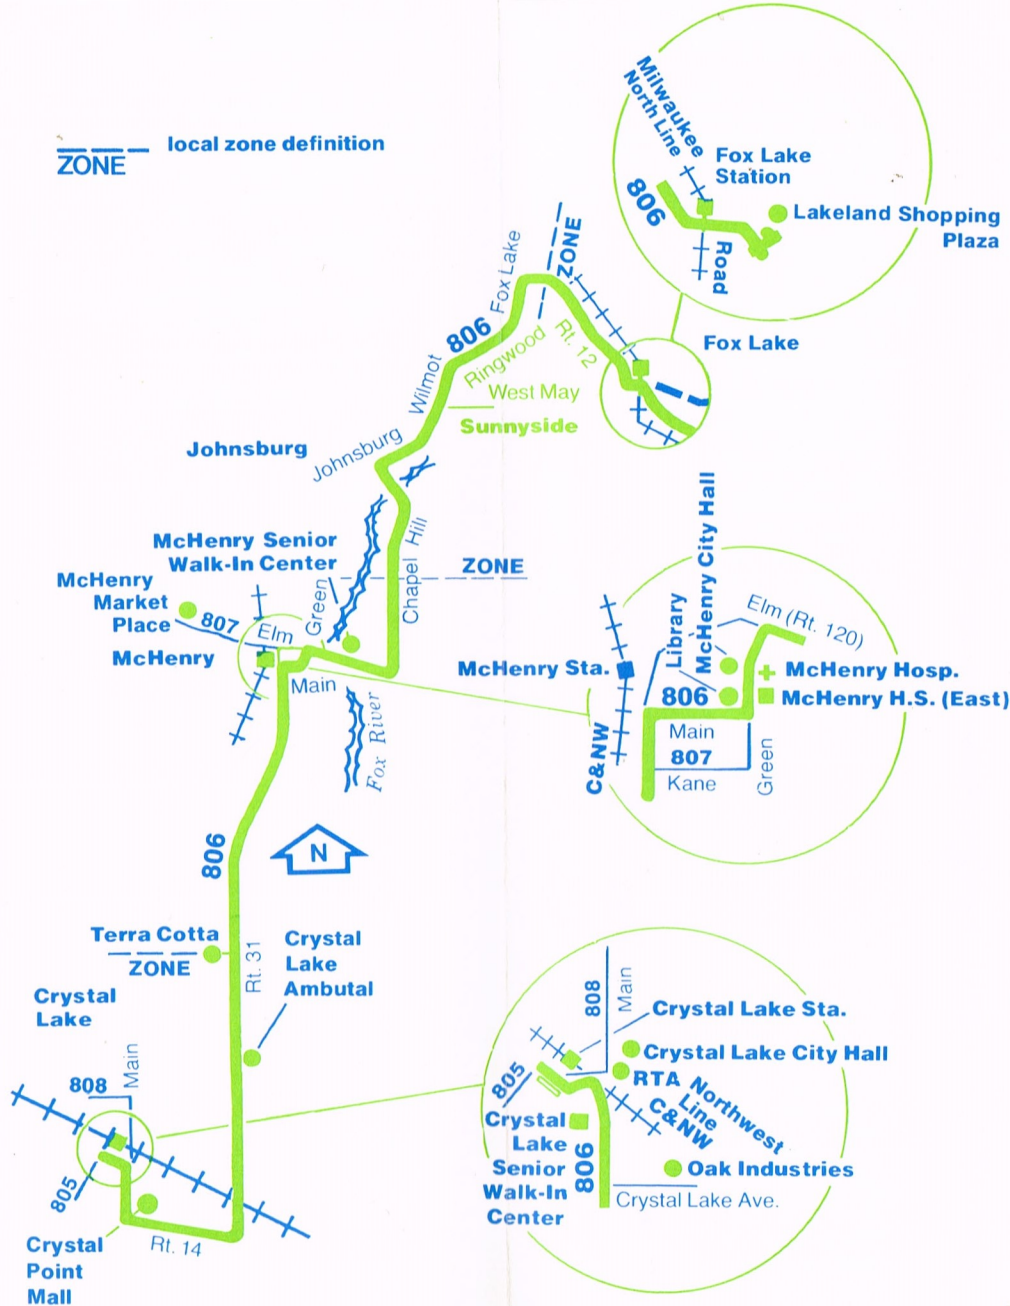

ZONE — local zone definition

RTA Travel Information is a 24 hour facility. For better service, call during the off-peak hours. In Chicago:

836-7000

In the suburbs toll free:

800-972-7000