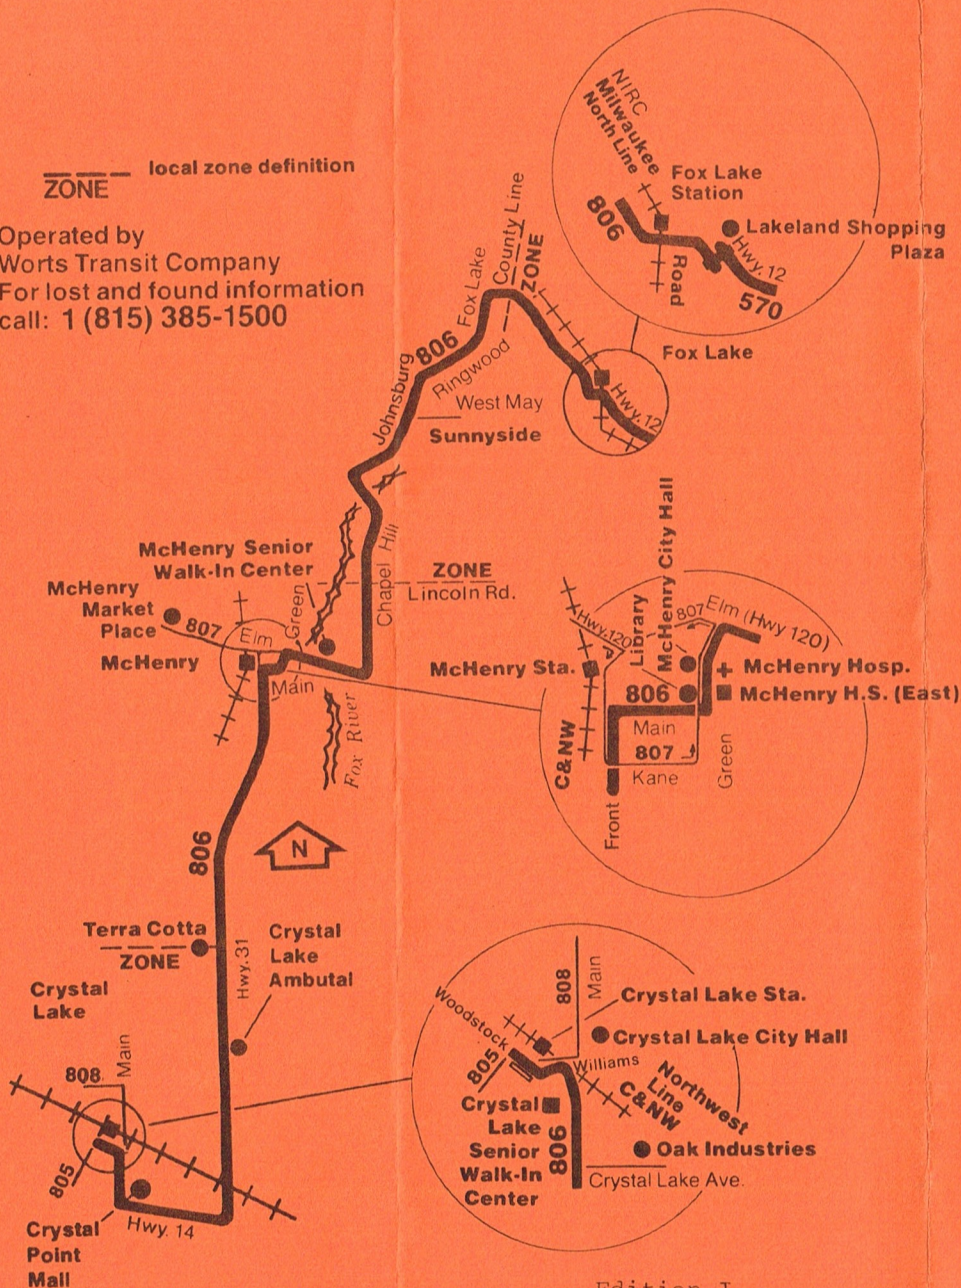

ZONE local zone definition

Operated by
Worts Transit Company
For lost and found information
call: 1 (815) 385-1500

Bus will stop upon signal to driver at any intersection along the route where it is safe to do so.

806

Revised Service
January 10, 1983

806 Fox Lake - Crystal Lake

806		Weekdays Crystal Lake-Fox Lake						NORTHBOUND	
Train Arrives	C&NW Crystal Lake	Crystal Point Mall	McHenry City Hall	Hwy. 120 & Chapel Hill	Johnsburg & Chapel Hill	Johnsburg & West May	Lakeland Plaza	Train Departs	
-	6:05 a.m.	6:10 a.m.	6:30 a.m.	6:35 a.m.	6:40 a.m.	6:43 a.m.	6:55 a.m.	6:59 a.m.	
-	7:05	7:10	7:30	7:35	7:40	7:43	7:55	8:12	
-	8:05	8:10	8:30	8:35	8:40	8:43	8:55	-	
8:53am	9:05	9:10	9:30	9:35	9:40	9:43	9:55	10:12	
-	11:05	11:10	11:30	11:35	11:40	11:43	11:55	-	
12:53pm	1:05pm	1:10 p.m.	1:30 p.m.	1:35 p.m.	1:40 p.m.	1:43 p.m.	1:55 p.m.	2:12pm	
-	3:05	3:10	3:30	3:35	3:40	3:43	3:55	4:12	
3:53	4:00 K	4:10	4:30	4:35	4:40	4:43	4:55	-	
4:58	5:05	5:10	5:30	5:35	5:40	5:43	5:55	-	
5:57	6:05	6:10	6:30	6:35	6:40	6:43	6:55	7:12	
7:03	7:05	7:10	7:30	-	-	-	-	-	

806		Weekdays Fox Lake-Crystal Lake						SOUTHBOUND	
Train Arrives	Lakeland Plaza	Johnsburg & West May	Johnsburg & Chapel Hill	Hwy. 120 & Chapel Hill	McHenry City Hall	Crystal Point Mall	C&NW Crystal Lake	Train Departs	
-	6:19 a.m.	6:31 a.m.	6:33 a.m.	6:36 a.m.	6:40 a.m.	6:55 a.m. K	7:05 a.m.	-	
-	7:04	7:15	7:18	7:23	7:30	7:45	7:50	8:03am	
-	8:04	8:15	8:18	8:23	8:30	8:45	8:50	-	
10:00am	10:04	10:15	10:18	10:23	10:30	10:45	10:50	-	
-	12:04 p.m.	12:15 p.m.	12:18 p.m.	12:23 p.m.	12:30 p.m.	12:45pm	12:50 p.m.	-	
1:50pm	2:04	2:15	2:18	2:23	2:30	2:45	2:50	3:00pm	
-	----	----	----	----	3:30	3:45	3:50	4:00	
-	4:04	4:15	4:18	4:23	4:30	4:45	4:50	5:10	
-	5:04	5:15	5:18	5:23	5:30	5:45	5:50	-	
5:50, 6:01	6:04	6:15	6:18	6:23	6:30	6:45	6:50	7:30	
6:53	6:55	7:06	7:08	7:11	7:15	-	-	-	

K - Service to Oak Industries is provided on these trips.

For Saturday service see #809 timetable.

No SUNDAY OR HOLIDAY SERVICE.