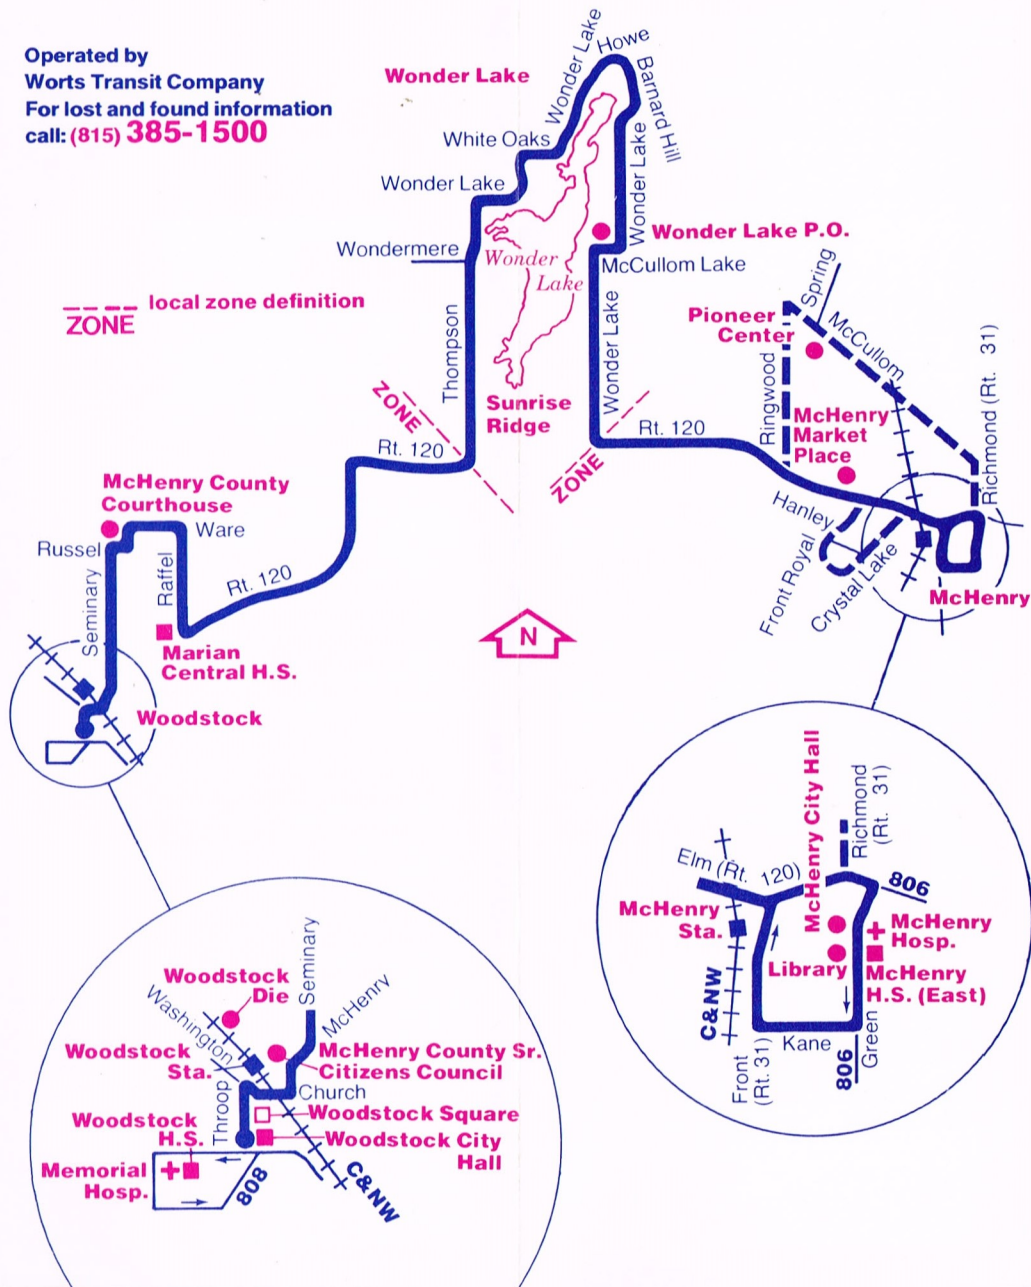

Operated by
Worts Transit Company
 For lost and found information
 call: **(815) 385-1500**

807

**Woodstock—
 McHenry**

**New Service
 June 5, 1978**

807 807 807 807

807 Eastbound

Woodstock Throop Street	McHenry County Courthouse	Sunrise Ridge Thompson & Wondermere	Wonder Lake Post Office	McHenry Market Place	McHenry Front Royal & Hanley	McHenry Crystal Lake Rd. & Route 120	C & NW Train to Chicago	McCullom Lake McCullom Rd. & Spring	McHenry City Hall
5:50am	5:56am	6:11am	6:23am	6:33am	6:37am	6:40am	6:53am	—	6:50am
—	—	—	—	—	7:15	7:18	7:36	—	7:25
7:25	7:31	7:46	7:58	—	—	—	—	8:12	8:19
8:32	8:38	8:53	9:05	9:15	9:19	9:23	—	—	9:26
9:37	9:43	9:58	10:10	10:20	—	10:23	—	—	10:26
10:32	10:38	10:53	11:05	11:15	11:19	11:23	—	—	11:26
11:32	11:38	11:53	12:05pm	—	—	—	—	12:19pm	12:26pm
12:37pm	12:43pm	12:58pm	1:10	1:20pm	—	1:23pm	—	—	1:26
1:37	1:43	1:58	2:10	2:20	—	2:23	—	—	2:26
2:32	2:38	2:53	3:05	3:15	3:19pm	3:23	—	—	3:26
3:32	3:38	3:53	4:05	—	—	—	—	4:19	4:26
4:37	4:43	4:58	5:10	5:20	—	5:23	—	—	5:26
5:32	5:38	5:53	6:05	6:15	6:19	6:23	—	—	6:26

807 Westbound

McHenry City Hall	McCullom Lake McCullom Rd. & Spring	C&NW Train From Chicago	McHenry Crystal Lake Rd. & Route 120	McHenry Front Royal & Hanley	McHenry Market Place	Wonder Lake Post Office	Sunrise Ridge Thompson & Wondermere	McHenry County Courthouse	Woodstock Throop Street
6:00am	—	—	6:05am	6:09am	—	6:22am	6:34am	6:49am	6:55am
7:32	—	—	7:37	7:40	—	7:54	8:06	8:21	8:27
8:32	8:42am	—	—	—	—	8:56	9:08	9:23	9:29
9:32	—	—	9:37	9:40	9:44	9:54	10:06	10:21	10:27
10:32	—	—	10:37	—	10:39	10:50	11:02	11:17	11:23
11:32	—	—	11:37	—	11:39	11:50	12:02pm	12:17pm	12:23pm
12:32pm	12:42pm	—	—	—	—	12:56pm	1:08	1:23	1:29
1:32	—	—	1:37pm	1:40pm	1:44pm	1:54	2:06	2:21	2:27
2:32	—	—	2:37	—	2:39	2:50	3:02	3:17	3:23
3:32	3:42	—	—	—	—	3:56	4:08	4:23	4:29
4:32	—	—	4:37	4:40	4:44	4:54	5:06	5:21	5:27
5:32	—	—	5:37	5:40	5:44	5:54	6:06	6:21	6:27
—	—	6:45pm	6:52	6:55	6:59	7:09	7:21	—	—

Children under 7 (when with fare-paying passenger)

free