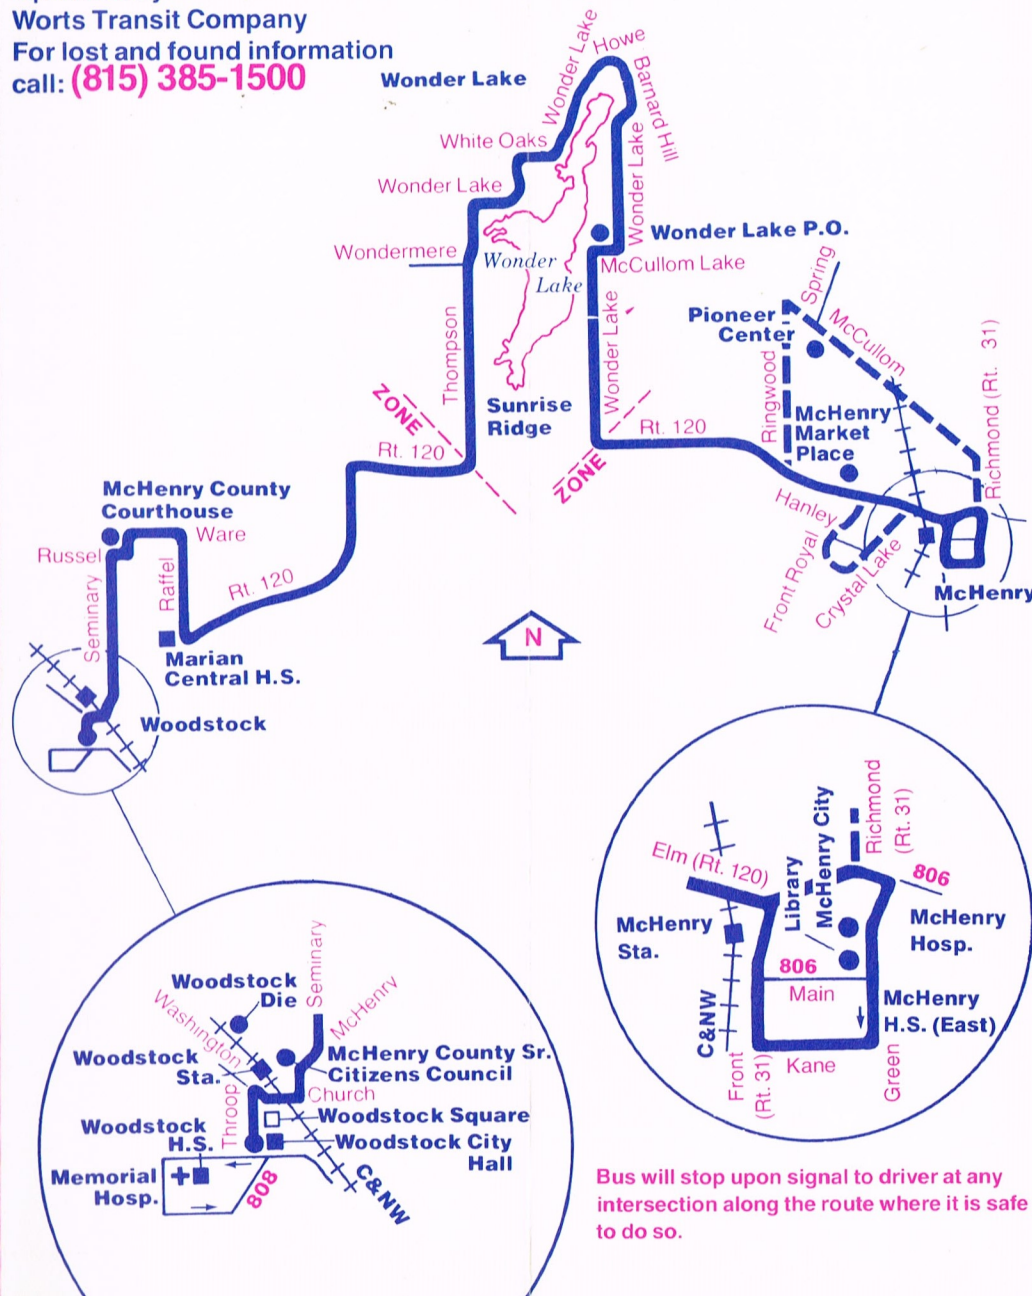

RTA Travel Information is a 24 hour facility. For better service, call during the off-peak hours. In Chicago;

836-7000

In the suburbs toll free:

800-972-7000

RTA Transfer (when transferring to another route for non-local travel) 15¢

Children under 7 (when with fare-paying passenger) free

Operated by  
Worts Transit Company  
For lost and found information  
call: (815) 385-1500

A Leaves Marian Central at 3:40 pm.

B Leaves Sheltered Village 7:18

A Does not go into the Market Place. Please board the bus on Route 120.

B Arrives Marian Central at 8:15am.

C Arrives Sheltered Village 4:37