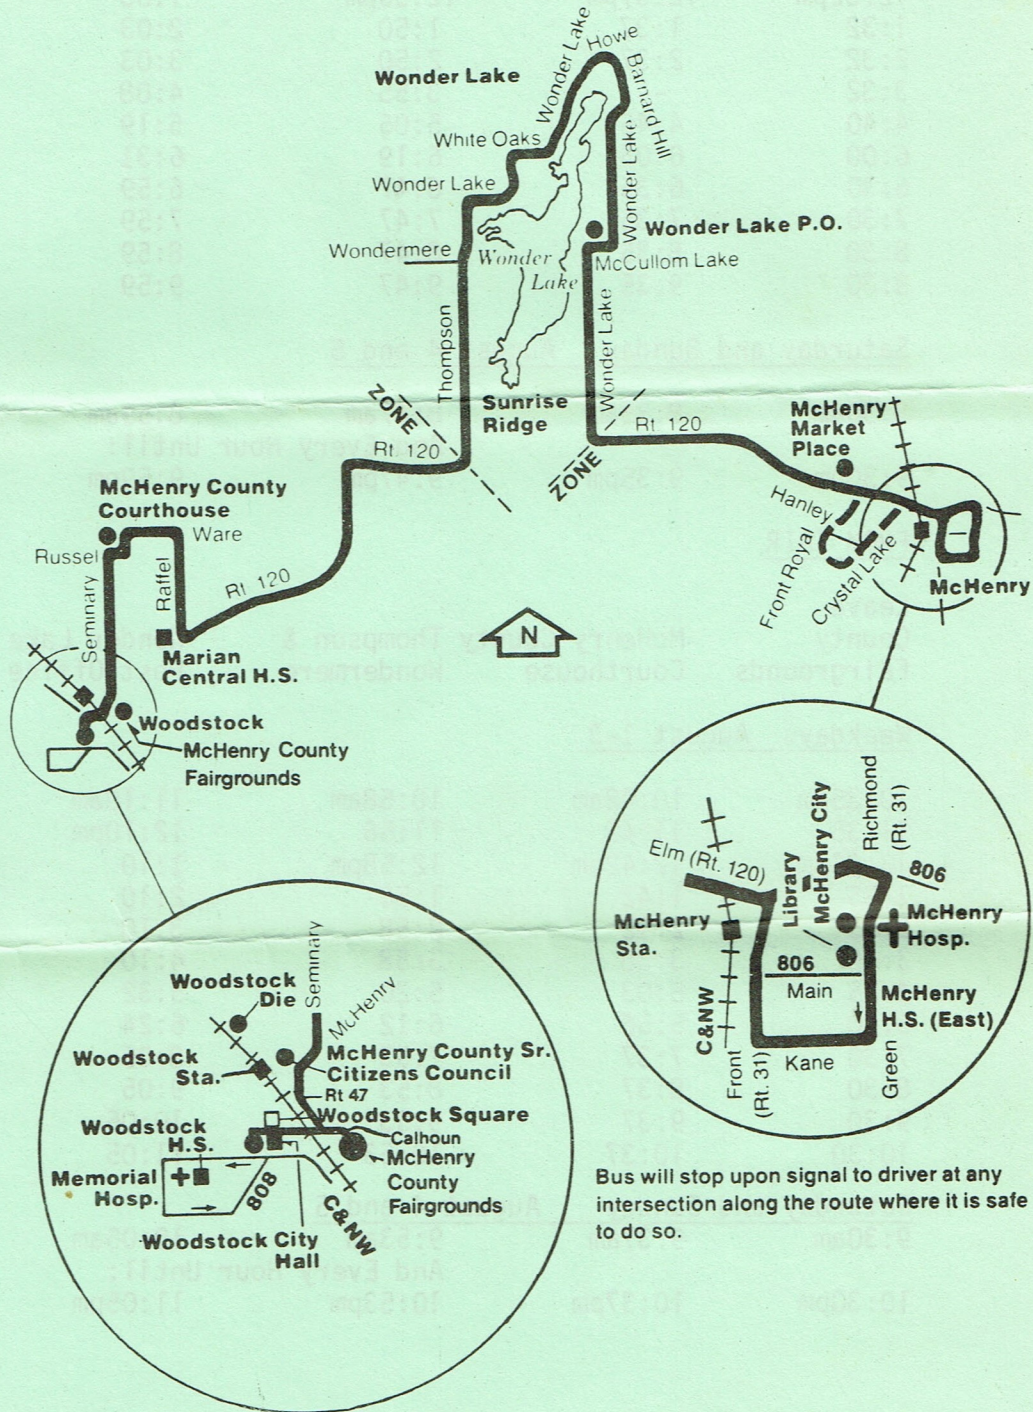

RTA Service to McHenry County Fair -- Route 807

Wednesday, August 1
thru Sunday, August 5

Fare 50¢
Transfer 10¢

Information
800-972-7000

Bus will stop upon signal to driver at any intersection along the route where it is safe to do so.

RTA Service to the McHenry County Fair
on Route 807

TO FAIR

Leave	McHenry	Wonder Lake	Thompson &	McHenry County	Arrive
McHenry	McHenry	Wonder Lake	Thompson &	McHenry County	McHenry County
City Hall	Market Place	Post Office	Wondermere	Courthouse	Fairgrounds
<u>Weekdays August 1-3</u>					
8:32am	--	8:54am	9:06am	9:21am	9:25am
9:32	9:37am	9:50	10:03	10:19	10:25
10:32	10:37	10:50	11:03	11:19	11:25
11:32	11:37	11:50	12:03pm	12:19pm	12:25pm
12:32pm	12:37pm	12:50pm	1:03	1:19	1:25
1:32	1:37	1:50	2:03	2:19	2:25
2:32	2:37	2:50	3:03	3:19	3:25
3:32	--	3:55	4:08	4:25	4:30
4:40	4:45	5:06	5:19	5:36	5:40
6:00	6:05	6:19	6:31	6:47	6:50
6:30	6:35	6:47	6:59	7:15	7:20
7:30	7:35	7:47	7:59	8:15	8:20
8:30	8:35	8:47	8:59	9:15	9:20
9:30	9:35	9:47	9:59	10:15	10:20

Saturday and Sunday August 4 and 5

8:30am	8:35am	8:47am	8:59am	9:15am	9:20am
9:30pm	9:35pm	9:47pm	9:59pm	10:15pm	10:20pm

FROM FAIR

Leave	McHenry County	Thompson &	Wonder Lake	McHenry	Arrive
County	McHenry County	Thompson &	Wonder Lake	McHenry	McHenry
Fairgrounds	Courthouse	Wondermere	Post Office	Market Place	City Hall
<u>Weekdays August 1-3</u>					
10:35am	10:42am	10:58am	11:10am	11:20am	11:26am
11:35	11:42	11:58	12:10pm	10:20pm	12:26pm
12:35pm	12:42pm	12:58pm	1:10	1:20	1:26
1:35	1:42	1:58	2:10	2:20	2:26
2:35	2:42	2:58	3:10	3:20	3:26
3:30	3:38	3:58	4:10	4:20	4:28
4:55	5:03	5:20	5:32	5:42	5:56
5:50	5:56	6:12	6:24	6:33	6:40
7:30	7:37	7:53	8:05	8:15	8:20
8:30	8:37	8:53	9:05	9:15	9:20
9:30	9:37	9:53	10:05	10:15	10:20
10:30	10:37	10:53	11:05	11:15	11:20

Saturday and Sunday August 4 and 5

9:30am	9:37am	9:53am	10:05am	10:15am	10:20am
10:30pm	10:37pm	10:53pm	11:05pm	11:15pm	11:20pm