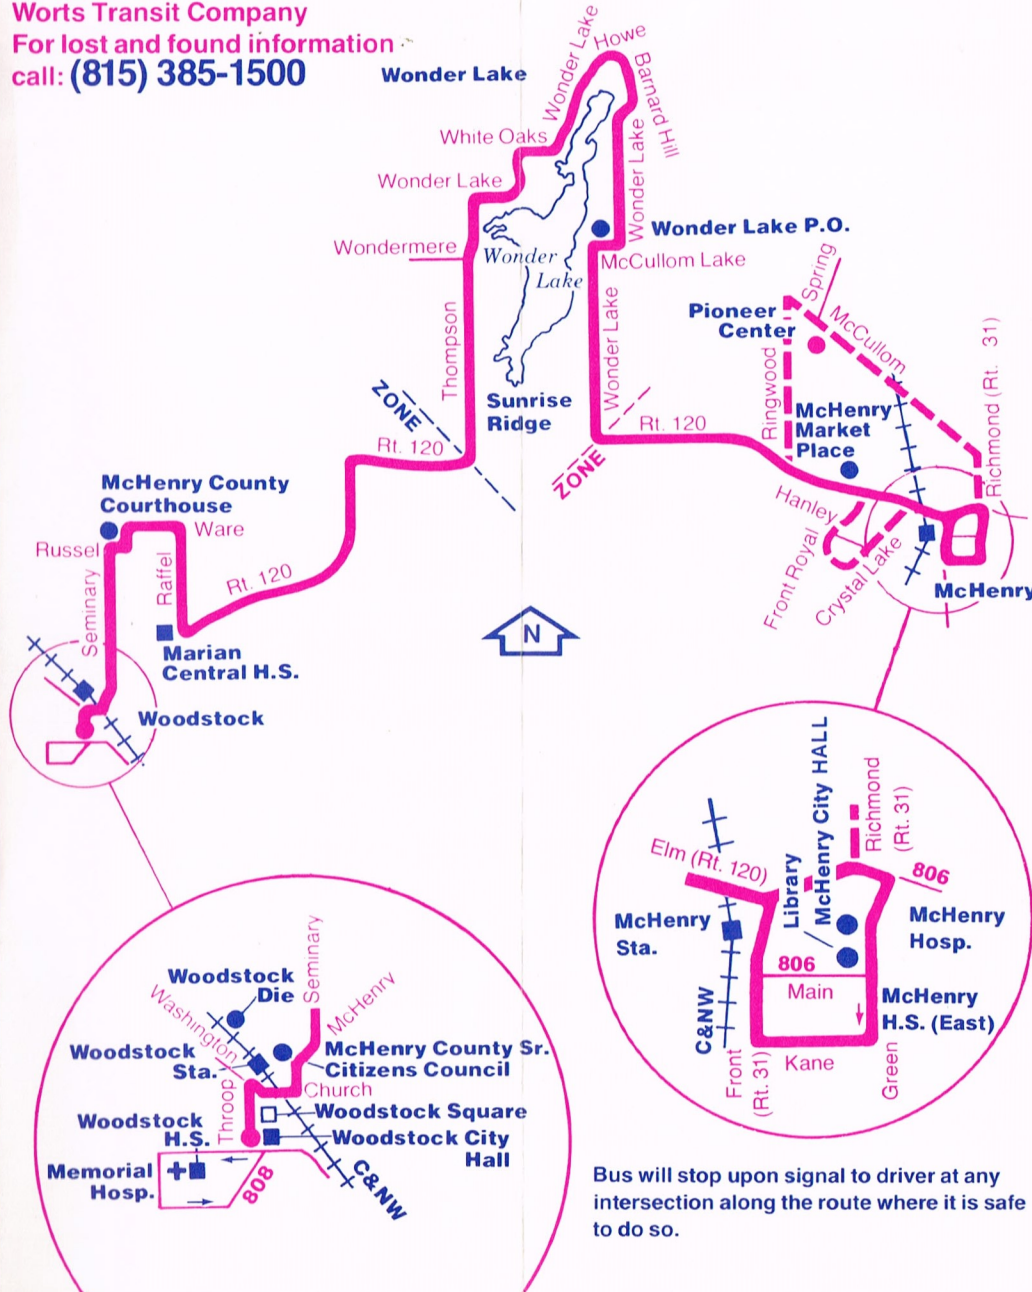

RTA Travel Information is a 24 hour facility.  
 For better service, call during the off-peak hours.  
 In Chicago;

**836-7000**

In the suburbs toll free:

**800-972-7000**

Operated by  
**Worts Transit Company**  
 For lost and found information  
 call: **(815) 385-1500**

Bus will stop upon signal to driver at any intersection along the route where it is safe to do so.

**807**

Woodstock  
 McHenry  
 Via  
 Wonder  
 Lake

June 1980

**807 807 807 807 807**

A Leaves Marian Central at 3:40 pm.

B Leaves Sheltered Village 7:18

A Does not go into the Market Place. Please board the bus on Route 120.

B Arrives Marian Central at 8:15am.

C Arrives Sheltered Village 4:37