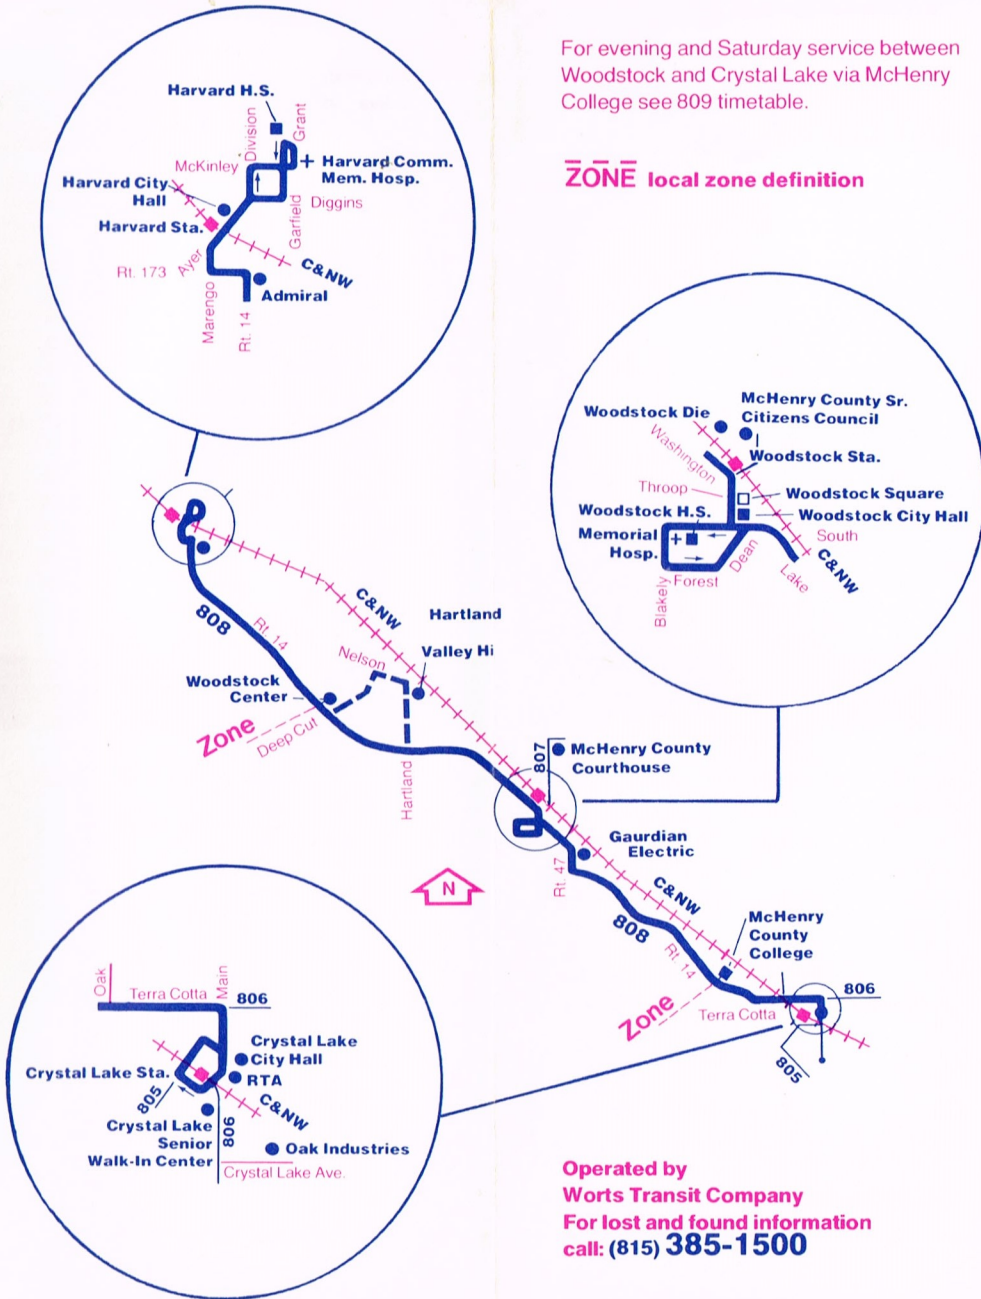

RTA Travel Information is a 24 hour facility. For better service, call during the off-peak hours. In Chicago;

836-7000

In the suburbs toll free;

800-972-7000

Fares

Adult

- Base fare 50¢
- RTA Transfer (with 50¢ base fare) 10¢
- Local fare (travel within local zone) 30¢
- Local transfer (when originating and disembarking within a local zone) free
- RTA Transfer (when transferring to another route for non-local travel) 30¢

Senior Citizens & Handicapped Persons (with RTA card), Students, Children 7-11

- Base fare 25¢
- RTA Transfer (with 25¢ base fare) 5¢
- Local fare (travel within local zone) 15¢
- Local transfer (when originating and disembarking within a local zone) free
- RTA Transfer (when transferring to another route for non-local travel) 15¢

- **Children under 7 (when with fare-paying passenger)** **free**

For evening and Saturday service between Woodstock and Crystal Lake via McHenry College see 809 timetable.

ZONE local zone definition