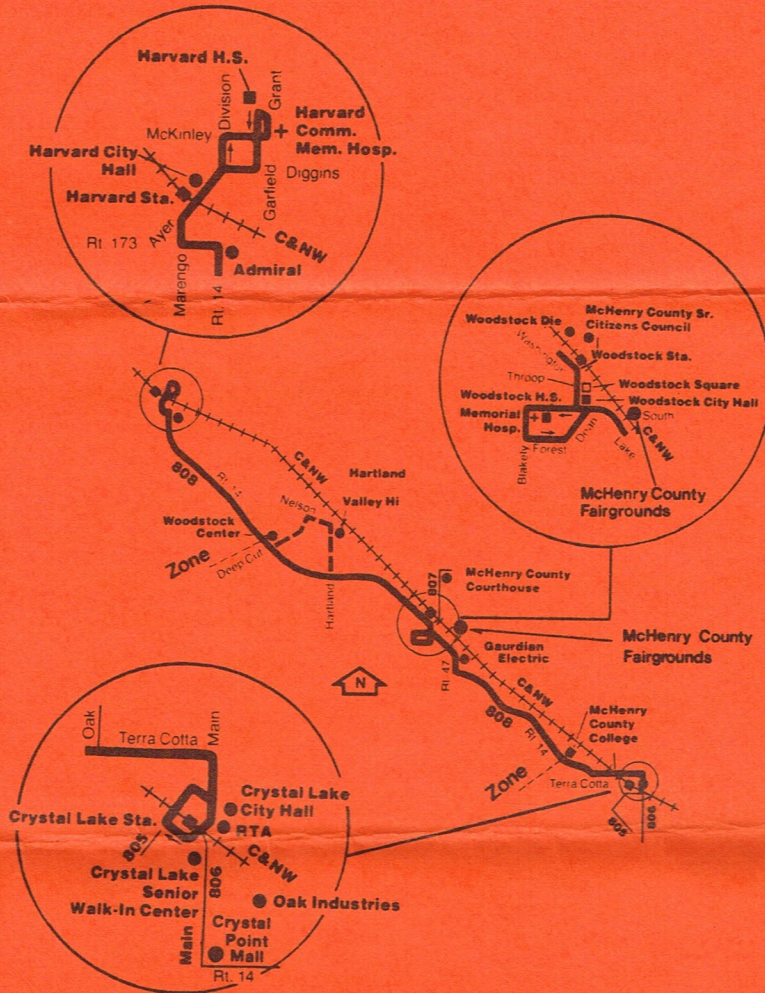

RTA Service to McHenry County Fair on Route 808

Wednesday, August 1 thru
Sunday, August 5

Fare 50¢
Transfer 10¢
Information
800-972-7000