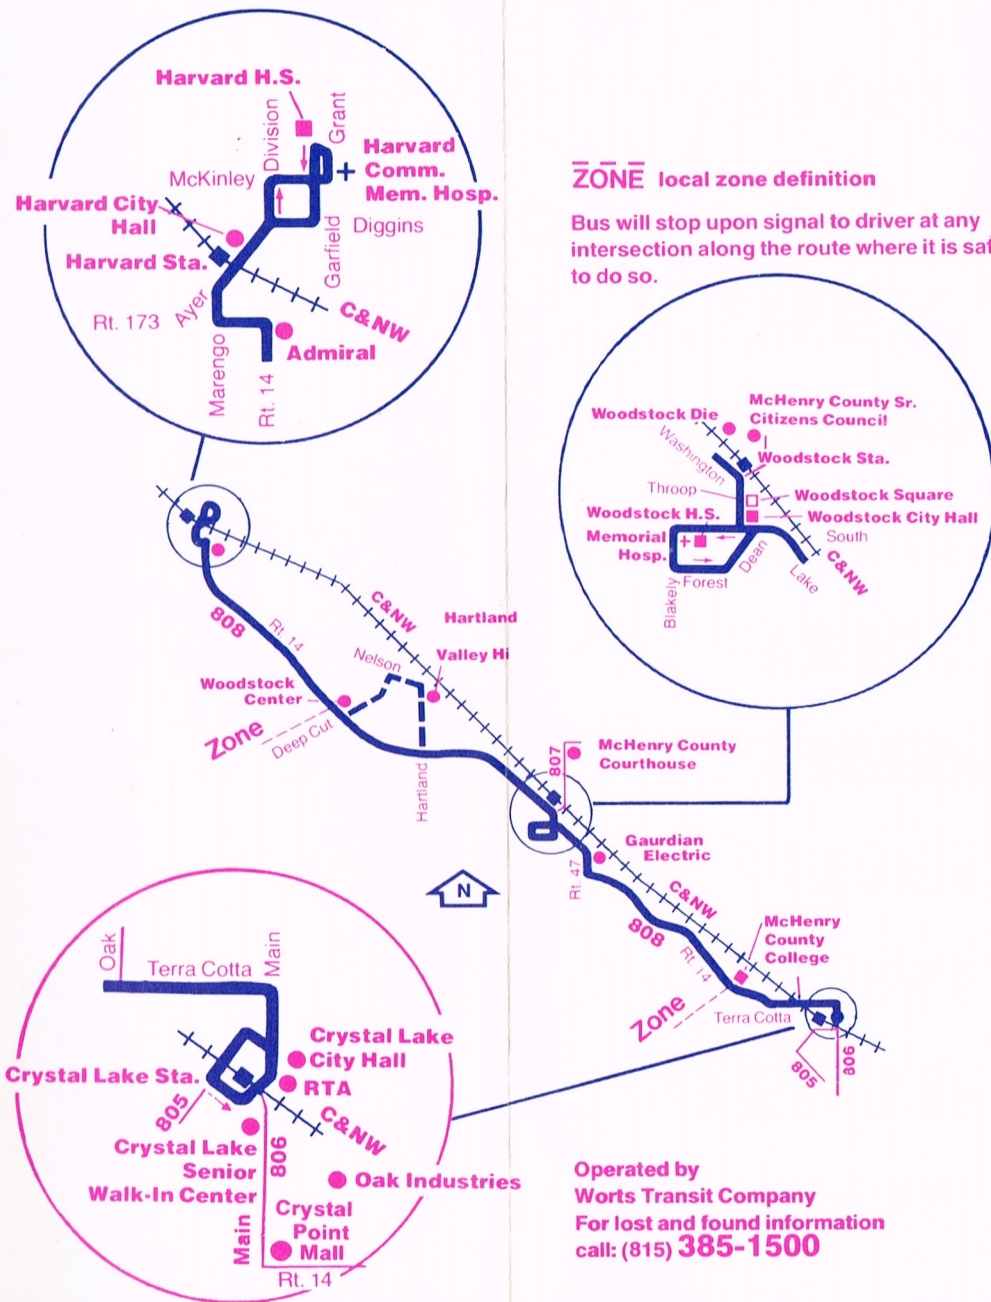

RTA Travel Information is a 24 hour facility. For better service, call during the off-peak hours. In Chicago;

836-7000

In the suburbs toll free:

800-972-7000

ZONE local zone definition

Bus will stop upon signal to driver at any intersection along the route where it is safe to do so.