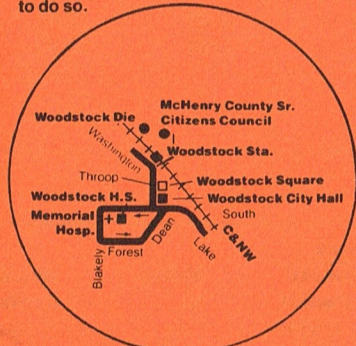

ZONE local zone definition

Bus will stop upon signal to driver at any intersection along the route where it is safe to do so.