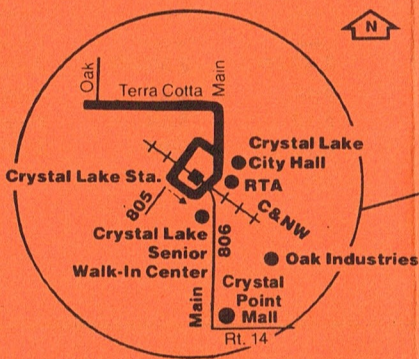

ZONE local zone definition

Bus will stop upon signal to driver at any intersection along the route where it is safe to do so.