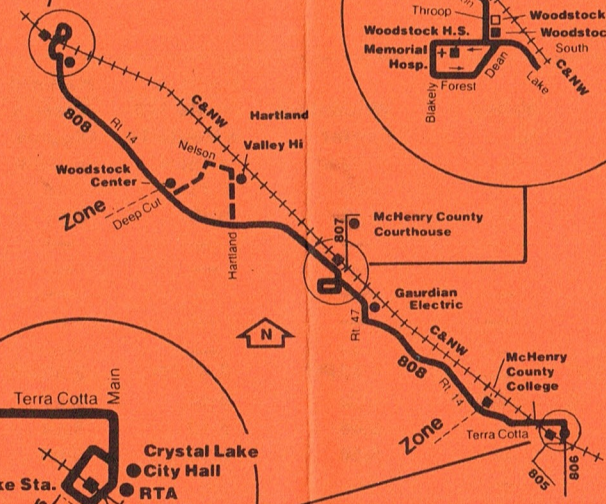

ZONE local zone definition

Bus will stop upon signal to driver at any intersection along the route where it is safe to do so.