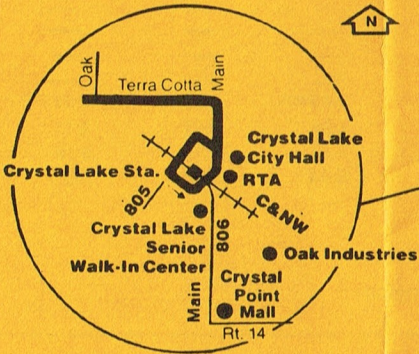

ZONE local zone definition

Bus will stop upon signal to driver at any intersection along the route where it is safe to do so.

Operated by
Worts Transit Company
For lost and found information
call: (815) 385-1500

Bus will stop upon signal to driver at any intersection along the route where it is safe to do so.

RTA Travel Information is a 24 hour facility. For better service, call during the off-peak hours.

In Chicago;
836-7000
In the suburbs
toll-free;
800-972-7000

A Drops off Woodstock passengers at Throop & Washington. Arrives Marian Central at 7:50am
 B Departs Marian Central at 2:33pm.
 C Arrives Oak Industries at 7:25am.

808 Weekdays—Westbound

C&NW Train From Chicago	Crystal Lake C&NW Station	Crystal Lake Terra Cotta & Oak	McHenry County College	Woodstock Lake & Route 47	Woodstock Memorial Hospital	Woodstock (Throop Street)		Valley Hi	Woodstock Center	Harvard Route 173 & Route 14	Harvard Ayers & Diggins	Harvard Community Hospital
						Arrive	Depart					
—	6:30am	6:36am	6:40am	6:48am	—	6:55am	5:58am	—	6:09am	6:15am	6:18am	6:21am
—	7:30	7:36	7:40	7:48	—	8:10;A	8:32	—	7:09	7:15	7:18	7:21
—	8:30	8:36	8:40	8:48	8:53am	8:56	—	—	—	—	—	—
—	10:00	10:06	10:10	10:18	10:23	10:26	—	—	—	—	—	—
10:23Aam	11:03	11:09	11:13	11:21	—	11:26	—	—	—	—	—	—
—	12:03pm	12:09pm	12:13pm	12:21pm	—	12:26pm	—	—	—	—	—	—
12:53pm	1:00	1:06	1:10	1:18	1:23pm	1:26	—	—	—	—	—	—
1:53	2:00	2:06	2:10	2:18	2:23	2:26	2:26pm B	—	2:43pm	2:49pm	2:52pm	2:55pm
2:53	3:03	3:09	3:13	3:21	—	3:26;B	3:43; C	3:53pm	3:58	4:04	4:07	4:11
3:53	4:20;D	4:26	4:31	4:39	4:46	4:49	4:56	—	5:06	5:12	5:16	5:19
4:58	5:05	5:11	5:16	5:24	—	5:28	5:33	—	5:38	5:44	5:54	5:55
5:57/6:11	6:20	6:26	6:31	6:39	—	6:45	—	—	—	—	—	—
6:17	—	—	—	—	—	—	—	—	—	—	—	—

A Arrives Marian Central at 7:55am
 B Departs Marian Central at 2:33pm
 C Picks up Woodstock passengers at Throop & Washington
 D Departs Oak Industries at 4:15pm

Weekday service only. For Saturday service see 809 schedule.
 No Sunday or Holiday service.