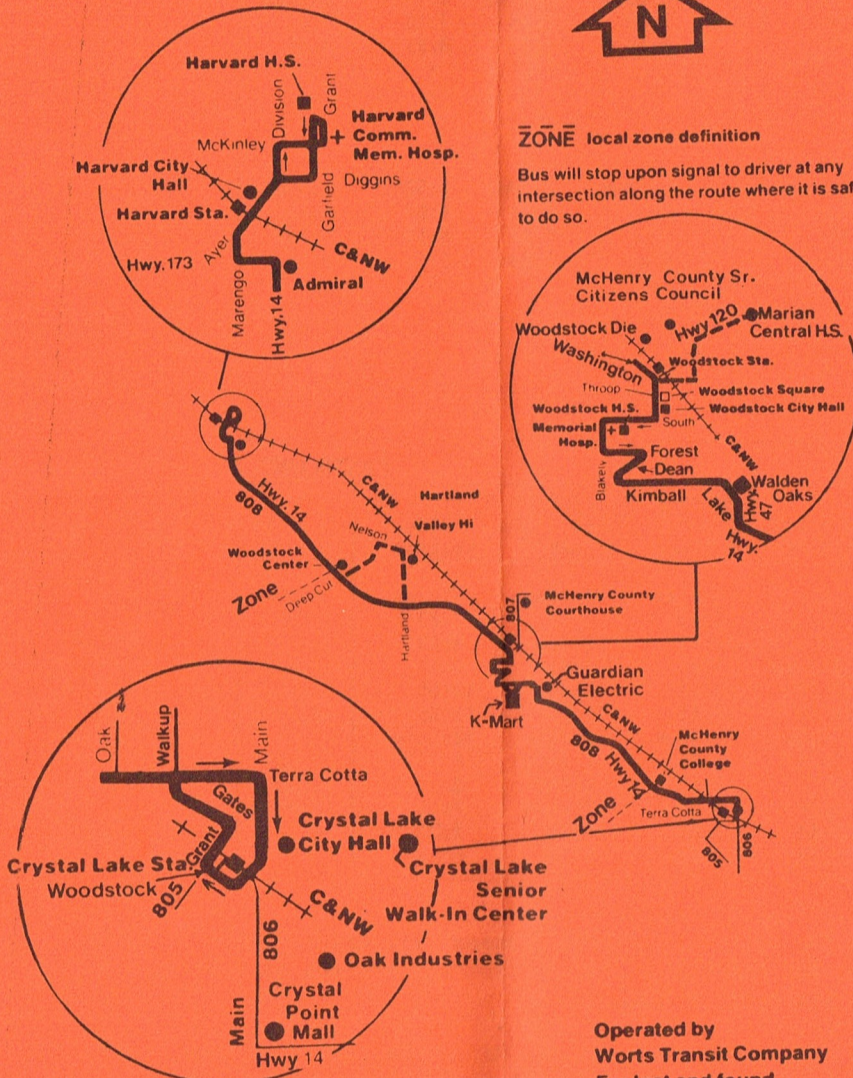

### ZONE local zone definition

Bus will stop upon signal to driver at any intersection along the route where it is safe to do so.

Operated by  
**Worts Transit Company**  
For lost and found  
call: 1 (815) 385-1500

- A) During the school year this trip goes to Marian Central via Hwy. 47 and McHenry (Hwy. 120) arriving at 7:55am. Returns via McHenry, Madison and Washington.
- B) During the school year this trip goes to Marian Central via Washington, Madison and McHenry; departs at 2:35pm. Returns via reverse route.
- C) Departs Oak Industries, 100 S. Main at 4:05pm.

- D) During the school year trip proceeds via Washington, Madison and McHenry to Marian Central; arrives at 7:55am. Return via reverse route.
- E) During the school year departs Marian Central at 2:33pm. This trip does not enter K-Mart during the school year.
- F) Proceeds to Oak Industries, 100 S. Main arriving at 7:25am.

For Saturday service see #809 timetable.

No Sunday or holiday service