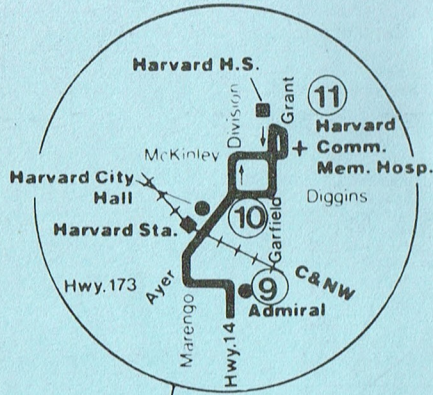

ZONE local zone definition

Oak Industries ●  
● Crystal Lake Mall  
Hwy. 14

Operated by  
**Worts Transit Company**  
For lost and found  
call: 1 (815) 385-1500

**RTA MONTHLY  
GET-AROUND TICKETS**

For more information on the Ticket-By-Mail Program or the nearest sales location call (312) 836-4332 between 8:30 am and 5 pm, Monday thru Friday.

A - During the school year this trip goes to Marian Central via Hwy. 47 and McHenry (Hwy. 120) arriving at 7:55am. Returns via McHenry, Madison and Washington.

B - During the school year this trip goes to Marian Central via Washington, Madison and McHenry; departs at 2:35pm. Return via reverse route.

C - Departs Oak Industries, 100 S. Main at 4:05pm.

D - During the school year trip proceeds via Washington, Madison and McHenry to Marian Central; arrives at 7:55am. Return via reverse route.

E - During the school year departs Marian Central at 2:33pm. This trip does not enter K-Mart during the school year.