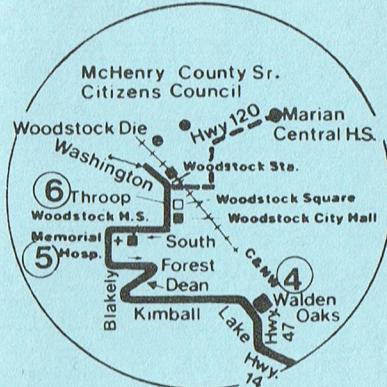

ZONE local zone definition

Oak Industries ●  
● Crystal Lake Mall  
Hwy. 14

Operated by  
**Worts Transit Company**  
For lost and found  
call: 1 (815) 385-1500

**RTA MONTHLY  
GET-AROUND TICKETS**

For more information on the Ticket-By-Mail Program or the nearest sales location call (312) 836-4332 between 8:30 am and 5 pm, Monday thru Friday.

A - During the school year this trip goes to Marian Central via Hwy. 47 and McHenry (Hwy. 120) arriving at 7:55am. Returns via McHenry, Madison and Washington.

B - During the school year this trip goes to Marian Central via Washington, Madison and McHenry; departs at 2:35pm. Return via reverse route.

C - Departs Oak Industries, 100 S. Main at 4:05pm.

D - During the school year trip proceeds via Washington, Madison and McHenry to Marian Central; arrives at 7:55am. Return via reverse route.

E - During the school year departs Marian Central at 2:33pm. This trip does not enter K-Mart during the school year.