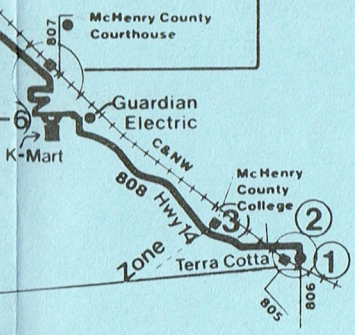

ZONE local zone definition

Oak Industries ●  
● Crystal Lake Mall  
Hwy. 14

Operated by  
**Worts Transit Company**  
For lost and found  
call: 1 (815) 385-1500

**RTA MONTHLY  
GET-AROUND TICKETS**

For more information on the Ticket-By-Mail Program or the nearest sales location call (312) 836-4332 between 8:30 am and 5 pm, Monday thru Friday.

A - During the school year this trip goes to Marian Central via Hwy. 47 and McHenry (Hwy. 120) arriving at 7:55am. Returns via McHenry, Madison and Washington.

B - During the school year this trip goes to Marian Central via Washington, Madison and McHenry; departs at 2:35pm. Return via reverse route.

C - Departs Oak Industries, 100 S. Main at 4:05pm.

D - During the school year trip proceeds via Washington, Madison and McHenry to Marian Central; arrives at 7:55am. Return via reverse route.

E - During the school year departs Marian Central at 2:33pm. This trip does not enter K-Mart during the school year.

F - Proceeds to Oak Industries, 100 S. Main arriving at 7:25am.

For Saturday service see #809 timetable.

No Sunday or holiday service.