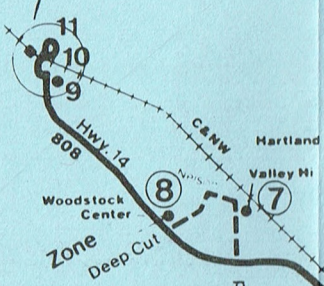

ZONE local zone definition