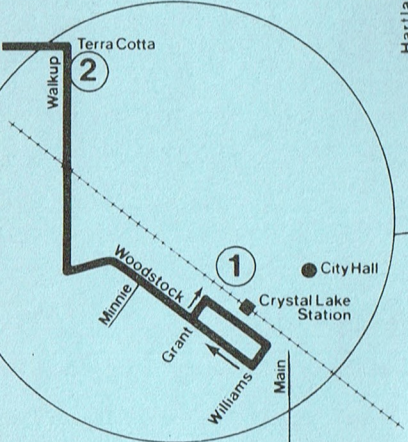

ZONE local zone definition

Oak Industries ●  
● Crystal Lake Mall  
Hwy. 14

Operated by  
**Worts Transit Company**  
For lost and found  
call: 1 (815) 385-1500

**RTA MONTHLY  
GET-AROUND TICKETS**

For more information on the Ticket-By-Mail Program or the nearest sales location call (312) 836-4332 between 8:30 am and 5 pm, Monday thru Friday.

A - During the school year this trip goes to Marian Central via Hwy. 47 and McHenry (Hwy. 120) arriving at 7:55am. Returns via McHenry, Madison and Washington.

B - During the school year this trip goes to Marian Central via Washington, Madison and McHenry; departs at 2:35pm. Return via reverse route.

C - Departs Oak Industries, 100 S. Main at 4:05pm.

D - During the school year trip proceeds via Washington, Madison and McHenry to Marian Central; arrives at 7:55am. Return via reverse route.

E - During the school year departs Marian Central at 2:33pm. This trip does not enter K-Mart during the school year.