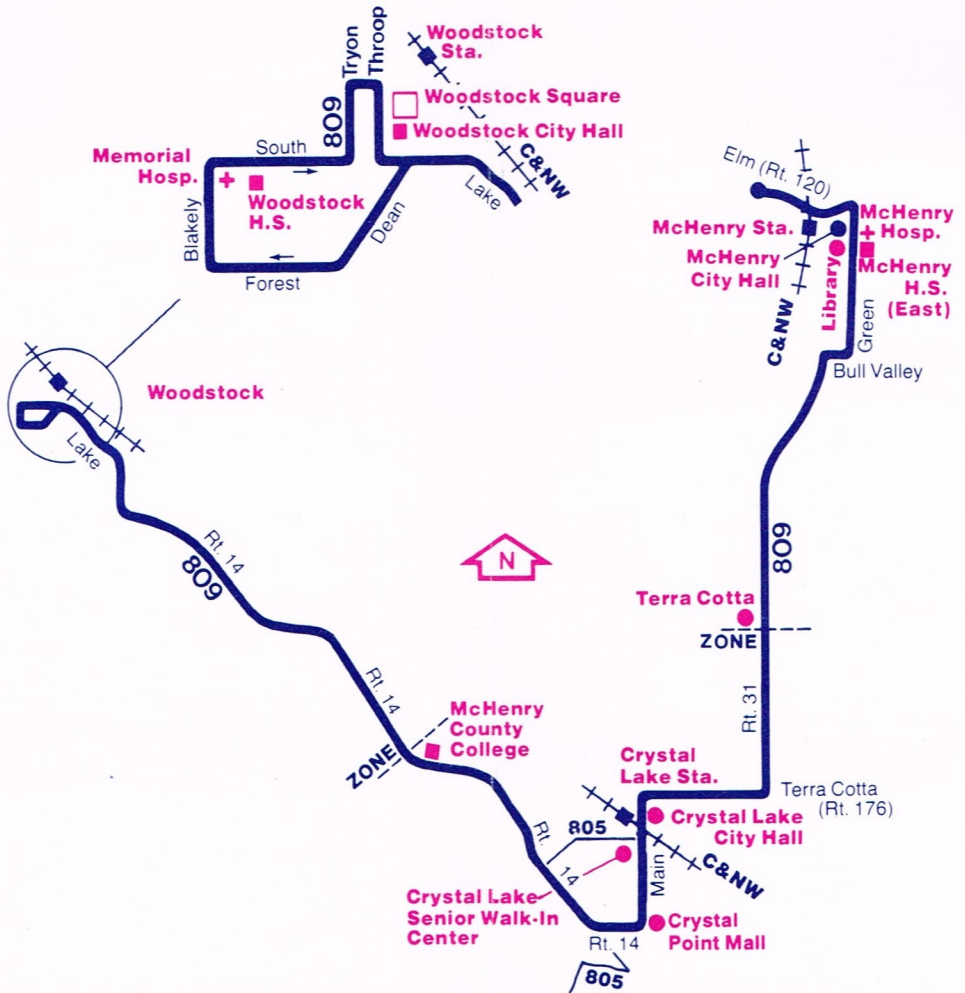

809 Saturday—Eastbound

Woodstock Throop Street	Woodstock Memorial Hospital	McHenry County College	Crystal Point Mall	Crystal Lake C & NW	McHenry City Hall	McHenry Market Place
8:00am	8:03am	8:16am	8:25am	8:30am	8:48am	8:53am
9:00	9:03	9:16	9:25	9:30	9:48	9:53
Then Hourly Until						
4:00pm	4:03pm	4:16pm	4:25pm	4:30pm	4:48pm	4:53pm
5:00	5:03	5:16	5:25	5:30	5:48	5:53

809 Evening—Westbound

McHenry Market Place	McHenry City Hall	Crystal Lake C & NW	Crystal Point Mall	McHenry County College	Woodstock Memorial Hospital	Woodstock Throop Street
7:40pm	7:45pm	8:03pm	8:08pm	8:17pm	8:30pm	8:33pm
8:40	8:45	9:03	9:08	9:17	9:30	9:33
9:40	9:45	10:03	10:08	10:17	10:30	10:33

809 Saturday—Westbound

McHenry Market Place	McHenry City Hall	Crystal Lake C & NW	Crystal Point Mall	McHenry County College	Woodstock Memorial Hospital	Woodstock Throop Street
8:02am	8:07am	8:25am	8:30am	8:39am	8:52am	8:55am
9:02	9:07	9:25	9:30	9:39	9:52	9:55
Then Hourly Until						
4:02pm	4:07pm	4:25pm	4:30pm	4:39pm	4:52pm	4:55pm
5:02	5:07	5:25	5:30	5:39	5:52	5:55

ZONE local zone definition