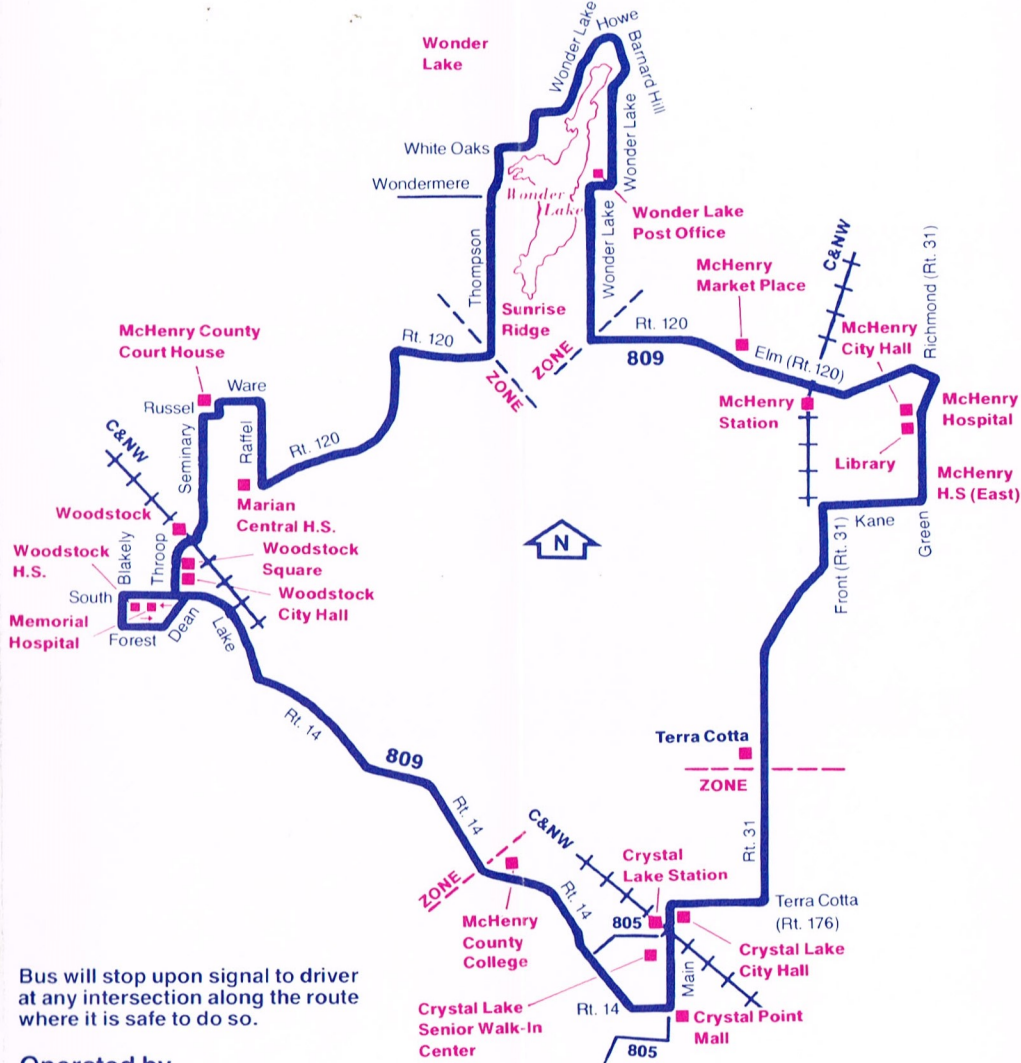

RTA Travel Information is a 24 hour facility. For better service, call during the off-peak hours. In Chicago.

836-7000
In the suburbs toll free.
800-972-7000

Fares

Adult

Base fare	50¢
RTA Transfer (with 50¢ base fare)	10¢
Local fare (travel within local zone)	30¢
Local transfer (when originating and disembarking within a local zone)	free
RTA Transfer (when transferring to another route for non-local travel)	30¢

Senior Citizens & Handicapped Persons (with RTA card), Students, Children 7-11

Base fare	25¢
RTA Transfer (with 25¢ base fare)	5¢
Local fare (travel within local zone)	15¢
Local transfer (when originating and disembarking within a local zone)	free
RTA Transfer (when transferring to another route for non-local travel)	15¢

Children under 7 (when with fare-paying passenger)

free

Bus will stop upon signal to driver at any intersection along the route where it is safe to do so.

Operated by
Worts Transit Company
For lost and found information
call: **(815) 385-1500**