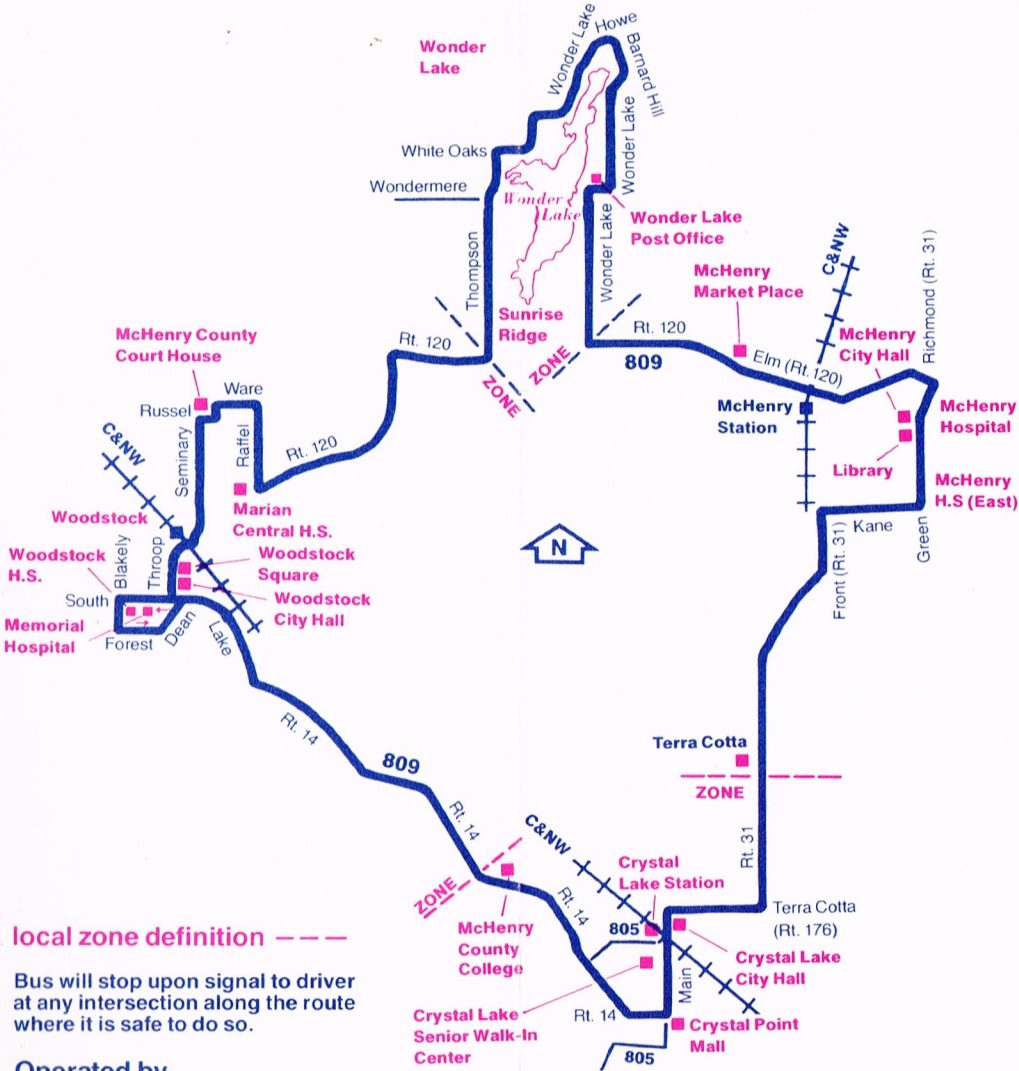

RTA Travel Information is a 24 hour facility. For better service, call during the off-peak hours. In Chicago;

836-7000

In the suburbs toll free:

800-972-7000

Fares

Adult

Base fare	60¢
RTA Transfer (with 50¢ base fare)	10¢
Local fare (travel within local zone)	35¢
Local transfer (when originating and disembarking within a local zone)	free
RTA Transfer (when transferring to another route for non-local travel)	35¢

Senior Citizens & Handicapped Persons (with RTA card), Students, Children 7-11

Base fare	25¢
RTA Transfer (with 25¢ base fare)	5¢
Local fare (travel within local zone)	15¢
Local transfer (when originating and disembarking within a local zone)	free
RTA Transfer (when transferring to another route for non-local travel)	15¢

Children under 7 (when with fare-paying passenger)

free

Operated by
Worts Transit Company
For lost and found information
call: **(815) 385-1500**