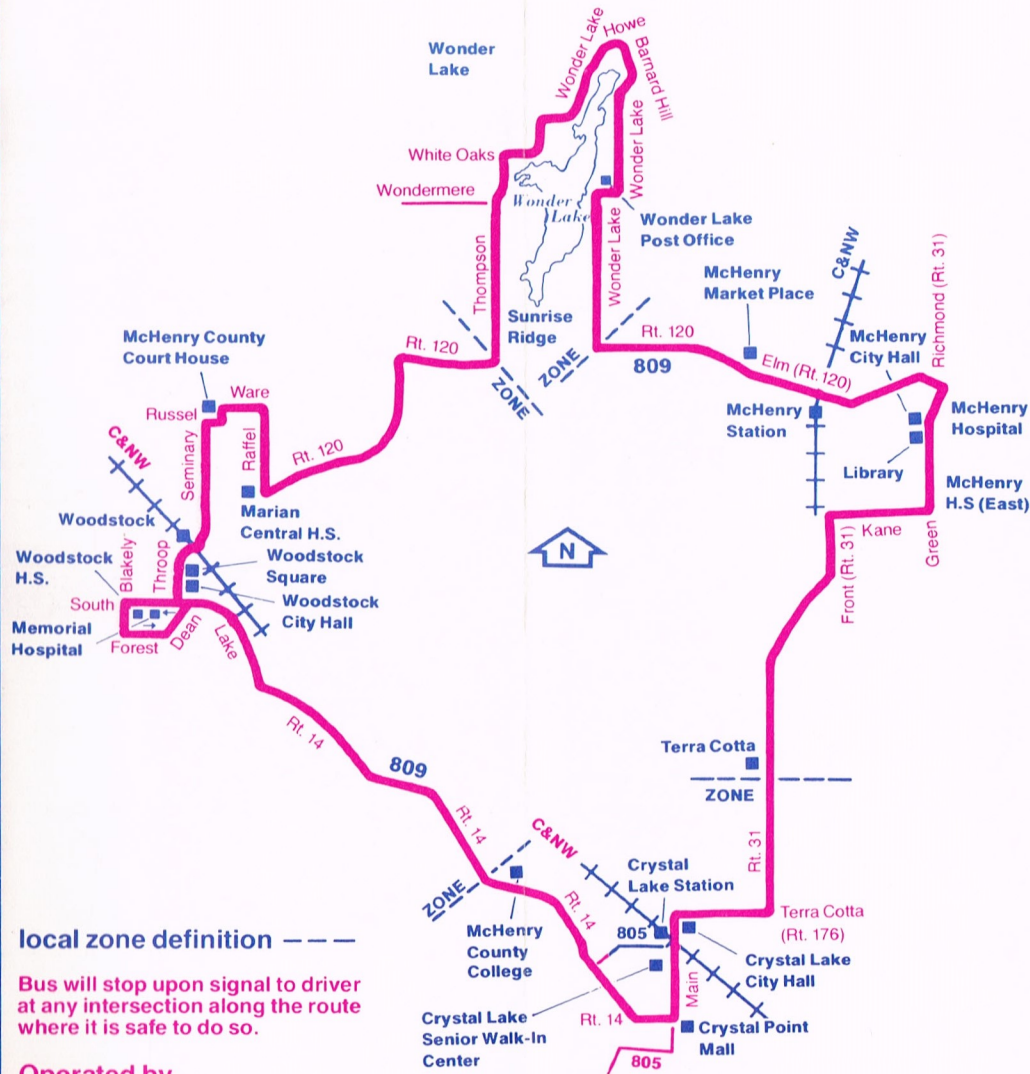

RTA Travel Information is a 24 hour facility. For better service, call during the off-peak hours. In Chicago;

836-7000

In the suburbs toll free;

800-972-7000

809

**McHenry
County
Saturday
Service**

- Crystal Lake
- McHenry
- Wonder Lake
- Woodstock

809 Saturday Counterclockwise

Wonder Lake Post Office	Sunrise Ridge Thompson & Wondermere	Woodstock Throop Street	Woodstock Memorial Hospital	McHenry County College	Crystal Lake Crystal Point Mall	C&NW Train From Chgo	C&NW Train To Chgo	Crystal Lake C&NW Station	McHenry City Hall	McHenry Market Place	Wonder Lake Post Office	Sunrise Ridge Thompson & Wondermere
7:48am	8:00am	8:22am	8:25am	8:38am	8:47am	—	9:00am	8:52am	9:10am	9:15am	—	—
—	—	9:22	9:25	9:38	9:47	—	10:00	9:52	10:10	10:15-10:20	10:30am	10:42am
10:30	10:42	11:06	11:09	11:22	11:32	—	12:00pm	11:37	11:55	12:01pm	—	—
—	—	12:06pm	12:09pm	12:22pm	12:32pm	11:53am	—	12:37pm	12:55pm	1:01	—	—
—	—	1:15	1:18	1:31	1:41	12:53pm	2:00	1:46	2:05	2:10-2-15	2:25pm	2:37pm
2:25pm	2:37pm	3:00	3:03	3:16	3:26	2:53	—	3:31	3:50	3:56	—	—
—	—	4:00	4:03	4:16	4:26	3:53	5:00	4:31	4:50	4:56	—	—
—	—	5:10	5:13	5:26	5:36	4:53	6:00	5:41	6:00	6:06	6:16	6:28