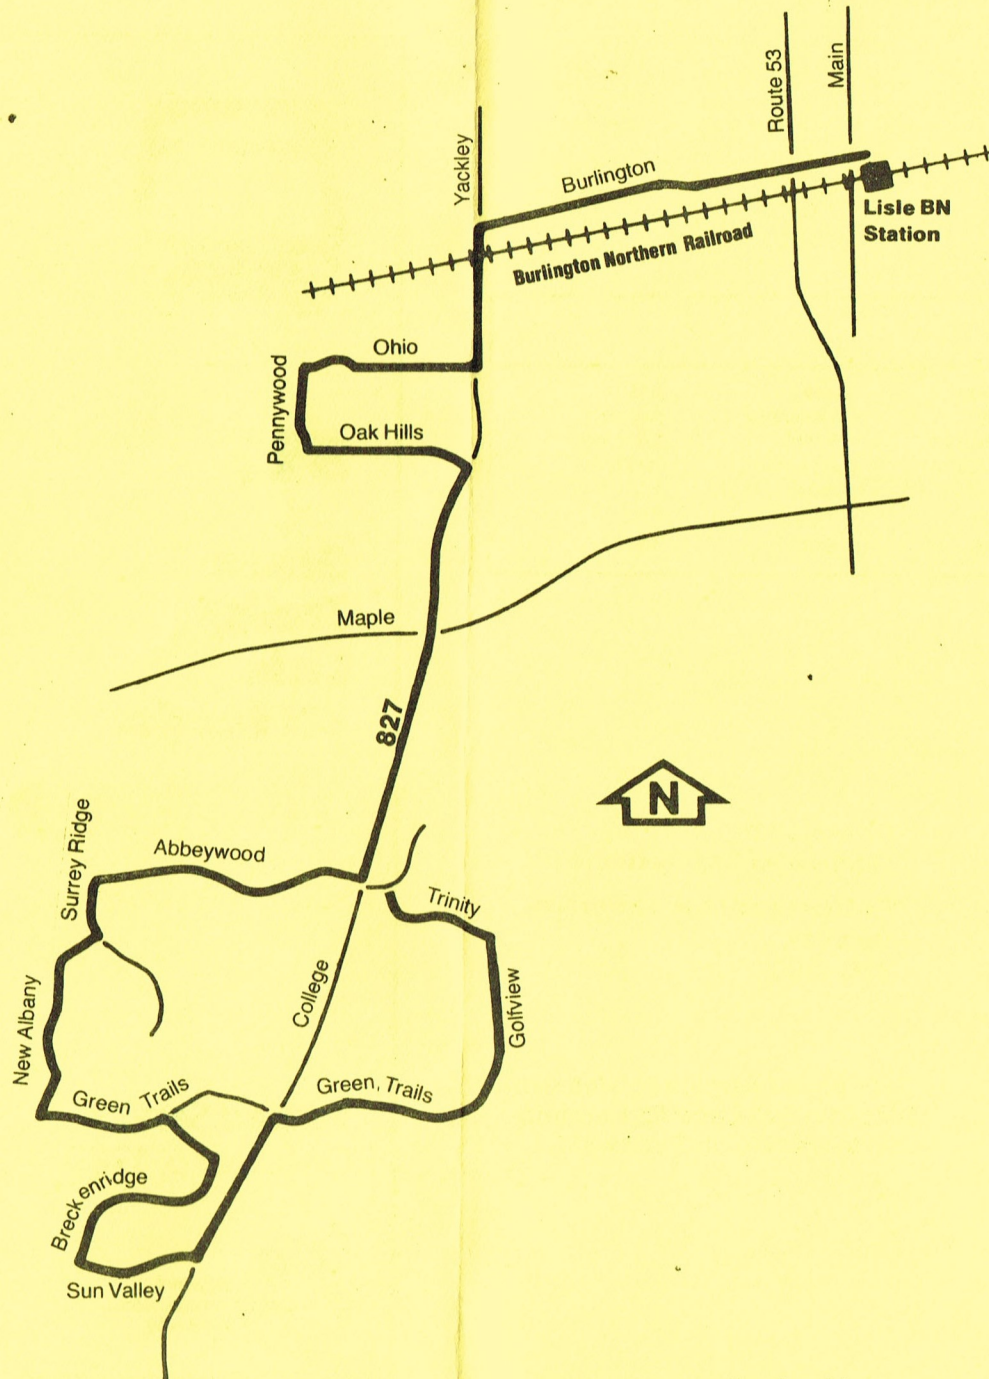

Bus will stop upon signal to driver at any intersection along the route where it is safe to do so.

RTA Travel Information is a 24 hour facility. For better service, call during the off-peak hours.

**In Chicago;
836-7000
In the suburbs
toll-free;
800-972-7000**

The schedules, fares and other arrangements shown in this timetable are subject to change. The Regional Transportation Authority does not assume responsibility for errors in timetables, nor for inconvenience or damage resulting from delayed trains or buses or failure to make connections.

Free transfers are available for use within each carrier's system, with the exceptions of CTA and selected RTA routes. For transfer between carriers an RTA Universal Transfer must be purchased.