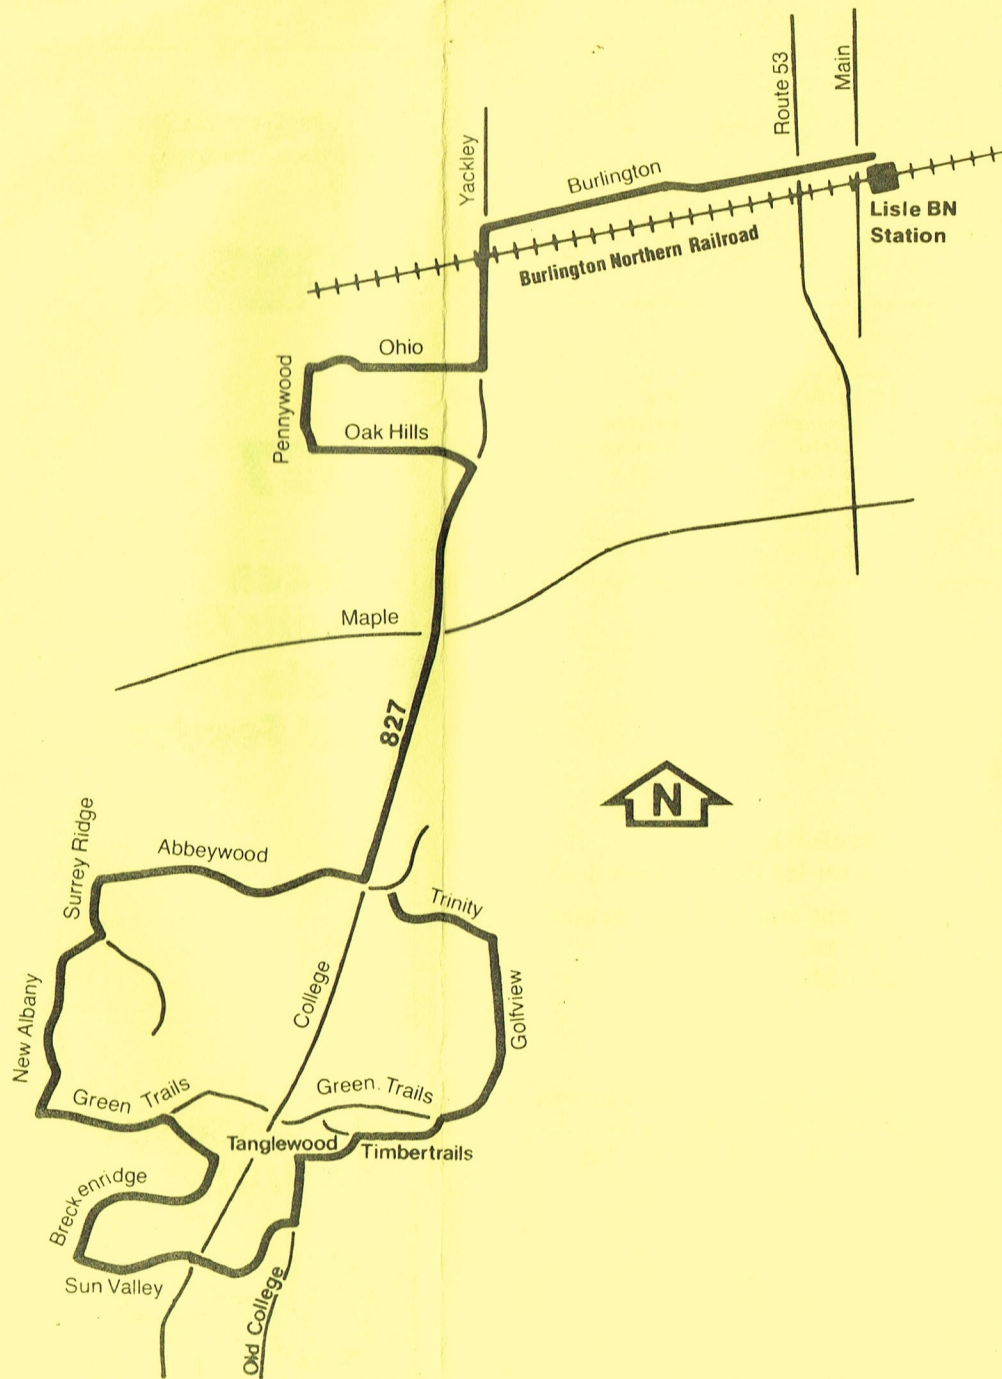

# 827

**Green  
Trails/  
Lisle  
BN Feeder**

Revised Service  
1/21/81

**827 827 827 827 827**

**Bus will stop upon signal to driver at any intersection along the route where it is safe to do so.**

RTA Travel Information is a 24 hour facility. For better service, call during the off-peak hours.