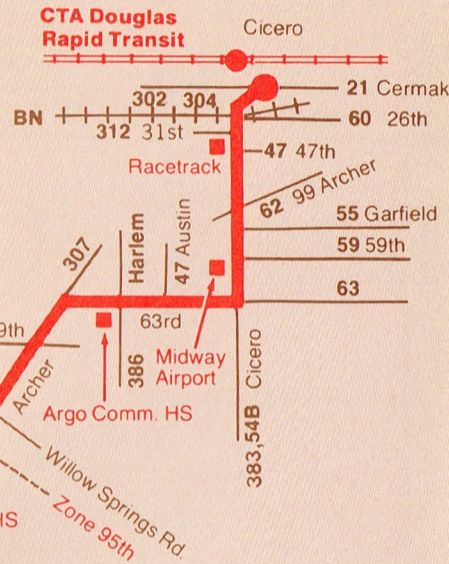

**For lost and found information call
(815) 723-3259**

**Route 831
Joliet
Cicero**

**831
Joliet-
Cicero**

Expanded Service
February 1978

831 831 831 831 831 831 831 831

831 Weekdays—Southbound

22nd Street Cicero CTA'L	Cicero & 63rd	Argo 63rd & Archer	Justice 79th	Willow Springs Road	Sag Village Hwy. 83	Lemont Main & State	Lockport 9th & State	Old State Prison	Joliet Chicago & Van Buren
8:00am	8:12am	8:25am	8:32am	8:36am	8:44am	8:50am	9:03am	9:18am	9:23am
10:45	10:57	11:10	11:17	11:21	11:29	11:35	11:48	12:03pm	12:08pm
2:00pm	2:12pm	2:25pm	2:32pm	2:36pm	2:44pm	2:50pm	3:03pm	3:18	3:23
5:10	5:22	5:35	5:42	5:46	5:54	6:00	6:13	6:29	6:34

831 Weekdays—Northbound

Joliet Chicago & Van Buren	Old State Prison	Lockport 9th & State	Lemont Main & State	Sag Village Hwy. 83	Willow Springs Road	Justice 79th	Argo 63rd & Archer	Cicero & 63rd	22nd Street Cicero CTA'L
6:35am	6:40am	6:48am	6:58am	7:04am	7:12am	7:16am	7:23am	7:36am	7:48am
9:25	9:30	9:40	9:53	9:59	10:07	10:11	10:18	10:31	10:43
12:40pm	12:45pm	12:55pm	1:08pm	1:14pm	1:22pm	1:26pm	1:33pm	1:46pm	1:58pm
3:35	3:40	3:48	3:58	4:04	4:12	4:16	4:23	4:36	4:48

RTA Travel Information is
a 24 hour facility.
For better service, call during
the off-peak hours.

In Chicago;
836-7000
In the suburbs
toll free;
800-972-7000

Fares

Adult	
Weekdays Per Zone (3)	50¢
Max. Fare	1.50

Senior Citizens, Handicapped Persons (with RTA card), Students Children 7-11.	
Weekdays Per Zone (3)	25¢
Max. Fare	75

Children under 7 (when with fare- paying passenger).	free
---	-------------