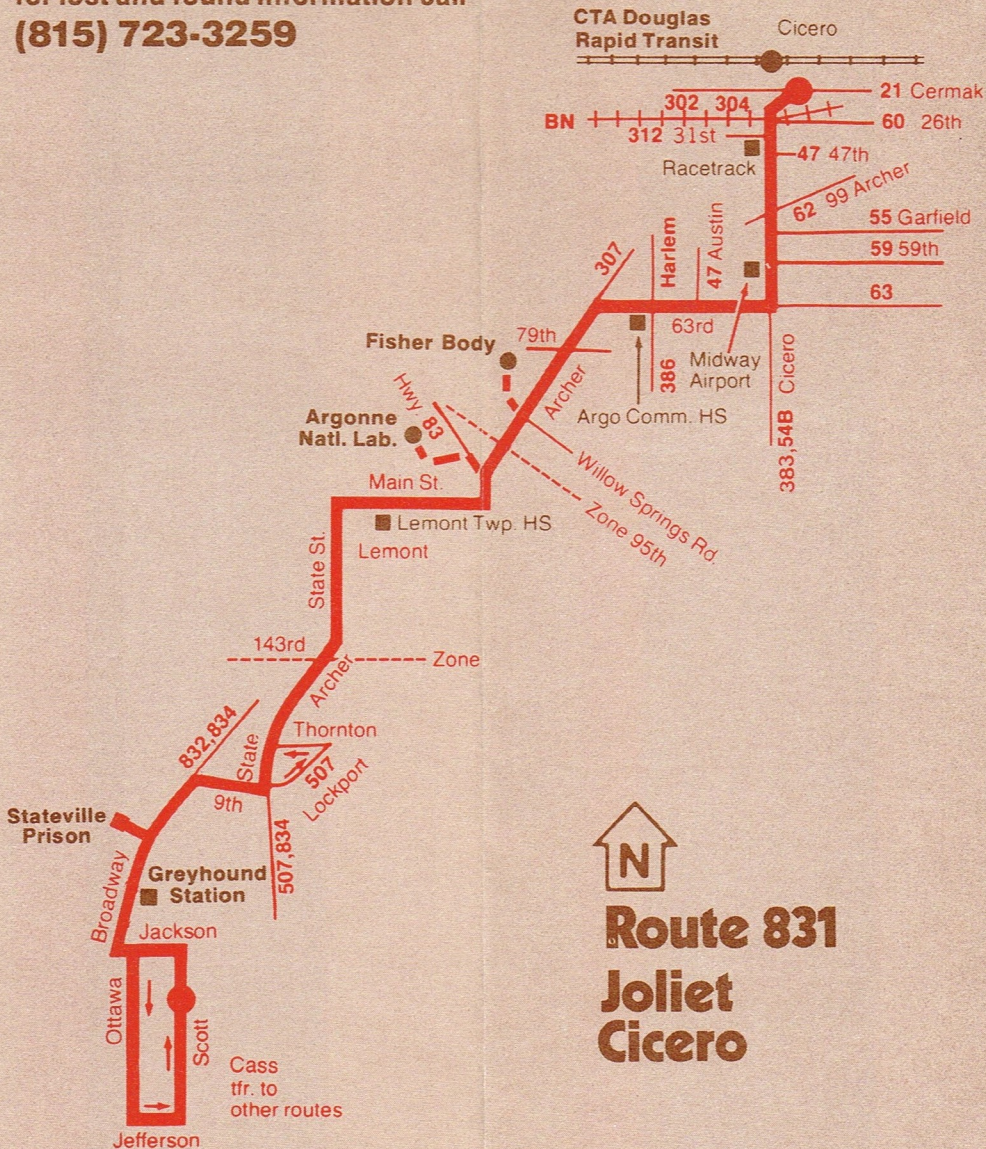

Operated by Joliet Mass Transit District
for lost and found information call
(815) 723-3259

Route 831

Joliet

Cicero