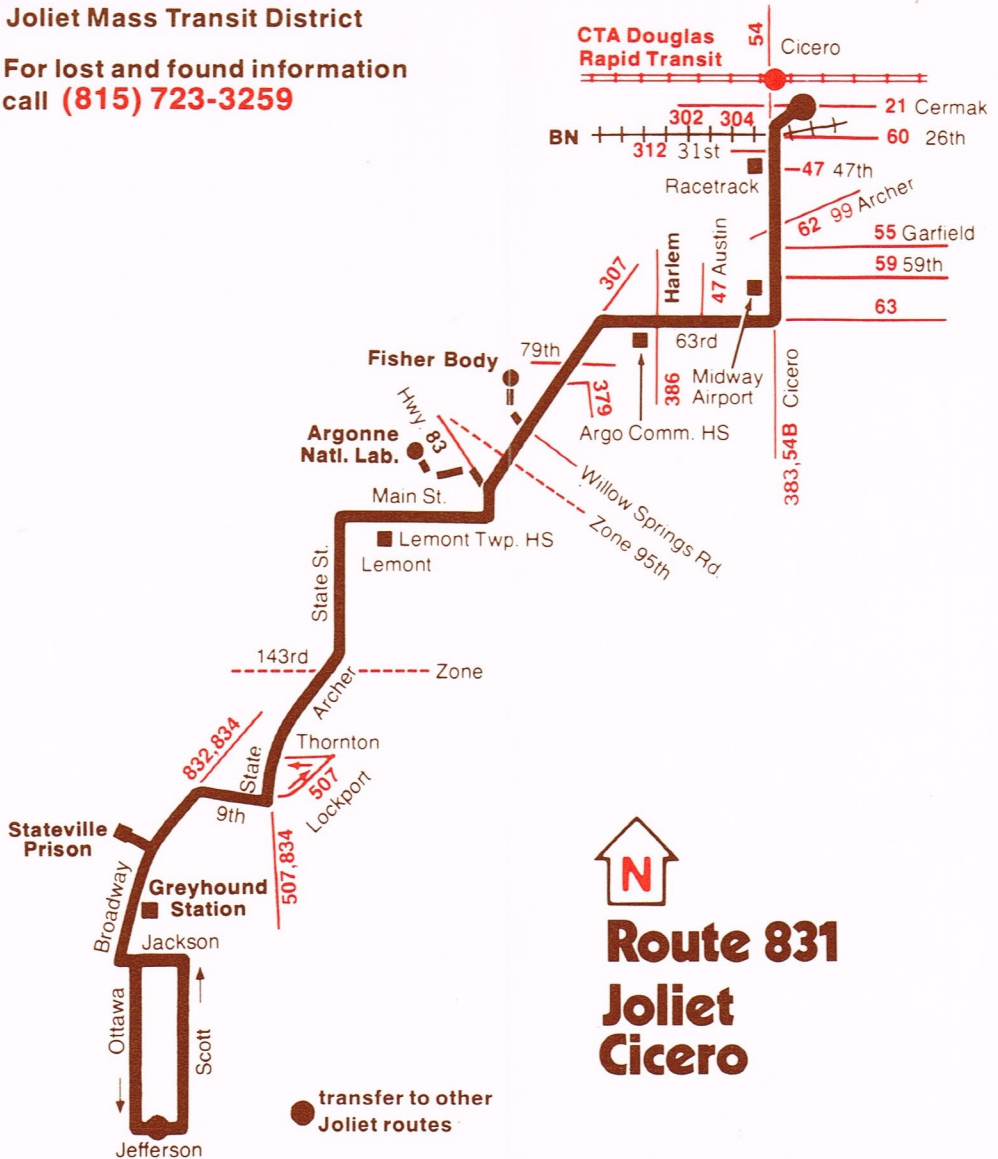

Operated by
Joliet Mass Transit District

For lost and found information
call **(815) 723-3259**

Route 831
Joliet
Cicero

● transfer to other
Joliet routes