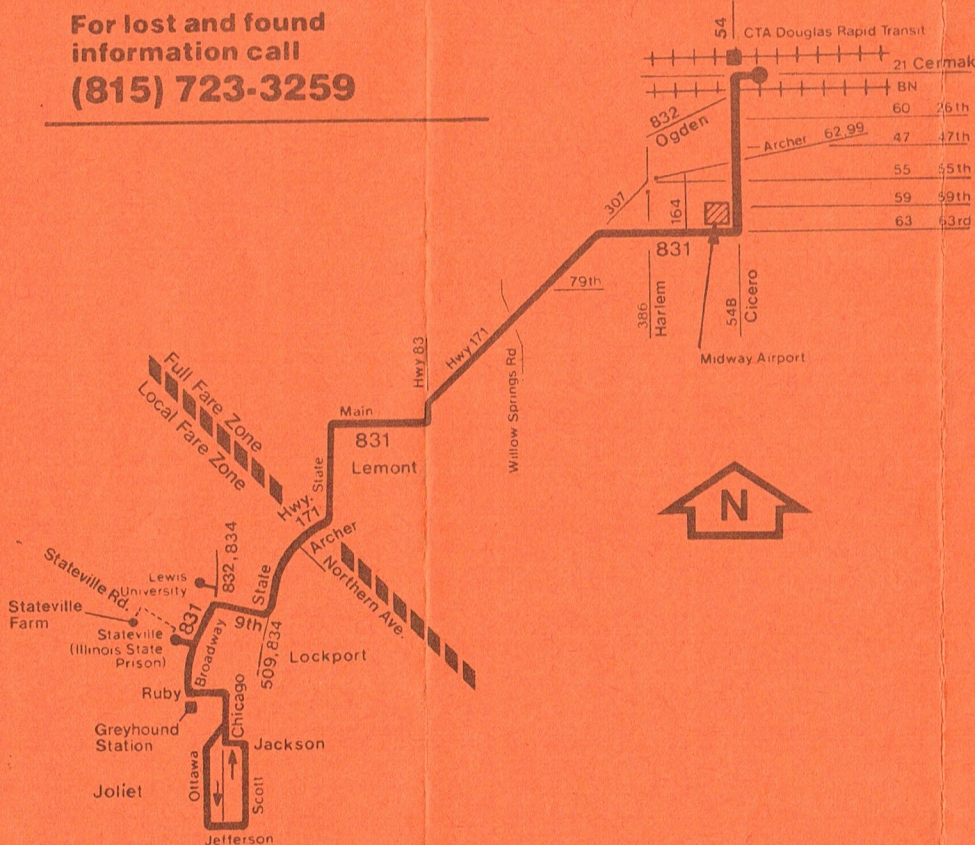

**Operated by
RTA/ West Towns**

**For lost and found
information call: 383-3073**

**Operated by Joliet Mass
Transit District**

**For lost and found
information call
(815) 723-3259**

Transfer to Joliet local routes
at Chicago/Jefferson.

**Bus will stop upon signal to
driver at any intersection along
the route where it is safe to do so.**

RTA Travel Information is
a 24 hour facility.
For better service, call during
the off-peak hours.

In Chicago:
836-7000
In the suburbs
toll-free:
1-800-972-7000

RTA Travel Information Center
is closed on major holidays.
Please call a day or two ahead
for holiday travel information.

Local fare applies from
Jefferson and Chicago to
Hwy. 171 and Northern
Avenue. For travel
north of Northern Avenue,
the regular RTA fare is
charged.

831

Revised Service
May 16, 1982

831 Joliet - Cicero

**Sunday
Service
Added**

Edition III

The schedules, fares and other arrangements shown
in this timetable are subject to change. The Regional
Transportation Authority does not assume
responsibility for errors in timetables, nor for
inconvenience or damage resulting from delayed
trains or buses or failure to make connections.