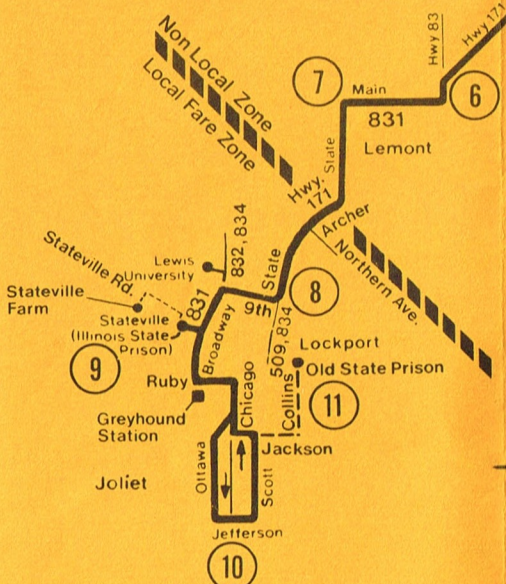

831

Joliet - Cicero

Serving

- Cicero Rapid Transit Station
- Sportsmans Park & Hawthorne Racetracks
- Midway Airport
- Stateville Prison

Revised Service
June 12, 1983

----- Sunday Only

Transfer to Joliet local routes at Chicago/Jefferson.

Bus will stop upon signal to driver at any intersection along the route where it is safe to do so.

ROUTE 831 JOLIET-CICERO

WEEKDAY

SOUTHBOUND

①	②	③	④	⑤	⑥	⑦	⑧	⑨	⑩
CERMAK CICERO	63RD CICERO	63RD ARCHER	HWY. 171 79TH	WILLOW SPRINGS ROAD	HWY. 171 HWY. 83	LEMONT STATE MAIN	LOCKPORT- 9TH STATE	STATE- VILLE PRISON	JOLIET CHICAGO JEFFERSON
7:50am	8:05am	8:15am	8:20am	8:30am	8:40am	8:50am	9:00am	9:05am	9:15am
10:50	11:05	11:15	11:20	11:30	11:40	11:50	12:00pm	12:05pm	12:15pm
1:50pm	2:05pm	2:15pm	2:20pm	2:30pm	2:40pm	2:50pm	3:00	3:05	3:15
4:50	5:05	5:15	5:20	5:30	5:40	5:50	6:00	6:05	6:15

WEEKDAY

NORTHBOUND

⑩	⑨	⑧	⑦	⑥	⑤	④	③	②	①
JOLIET CHICAGO JEFFERSON	STATE- VILLE MAIN GATE	LOCKPORT- 9TH STATE	LEMONT STATE MAIN	WILLOW SPRINGS ROAD	HWY. 171 HWY. 83	HWY. 171 HWY. 83	63RD ARCHER	63RD CICERO	CERMAK CICERO
6:20am	6:30am	6:35am	6:45am	6:55am	7:03am	7:10am	7:14am	7:25am	7:40am
9:20	9:30	9:35	9:45	9:55	10:03	10:10	10:14	10:25	10:40
12:20pm	12:30pm	12:35pm	12:45pm	12:55pm	1:03pm	1:10pm	1:14pm	1:25pm	1:40pm
3:20	3:30	3:35	3:45	3:55	4:03	4:10	4:14	4:25	4:40

C - The northbound bus that departs from Chicago and Jefferson Streets in Joliet at 1:50pm begins its trip at 1:40pm at the Old State Prison on Collins Street.

W - Operated by RTA/West Towns

F - Via Stateville Farm