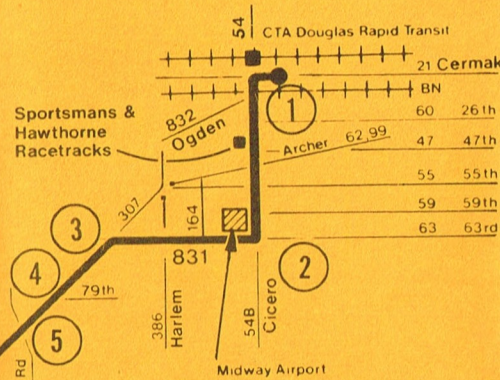

831

Joliet - Cicero

Serving

- Cicero Rapid Transit Station
- Sportsmans Park & Hawthorne Racetracks
- Midway Airport
- Stateville Prison

Revised Service
June 12, 1983

----- Sunday Only

Transfer to Joliet local routes at Chicago/Jefferson.

Bus will stop upon signal to driver at any intersection along the route where it is safe to do so.

ROUTE 831 JOLIET-CICERO

WEEKDAY

SOUTHBOUND

①	②	③	④	⑤	⑥	⑦	⑧	⑨	⑩
CERMAK CICERO	63RD CICERO	63RD ARCHER	HWY. 171 79TH	WILLOW SPRINGS ROAD	HWY. 171 HWY. 83	LEMONT STATE MAIN	LOCKPORT- 9TH STATE	STATE- VILLE PRISON	JOLIET CHICAGO JEFFERSON
7:50am	8:05am	8:15am	8:20am	8:30am	8:40am	8:50am	9:00am	9:05am	9:15am
10:50	11:05	11:15	11:20	11:30	11:40	11:50	12:00pm	12:05pm	12:15pm
1:50pm	2:05pm	2:15pm	2:20pm	2:30pm	2:40pm	2:50pm	3:00	3:05	3:15
4:50	5:05	5:15	5:20	5:30	5:40	5:50	6:00	6:05	6:15

C - The northbound bus that departs from Chicago and Jefferson Streets in Joliet at 1:50pm begins its trip at 1:40pm at the Old State Prison on Collins Street.

W - Operated by RTA/West Towns

F - Via Stateville Farm