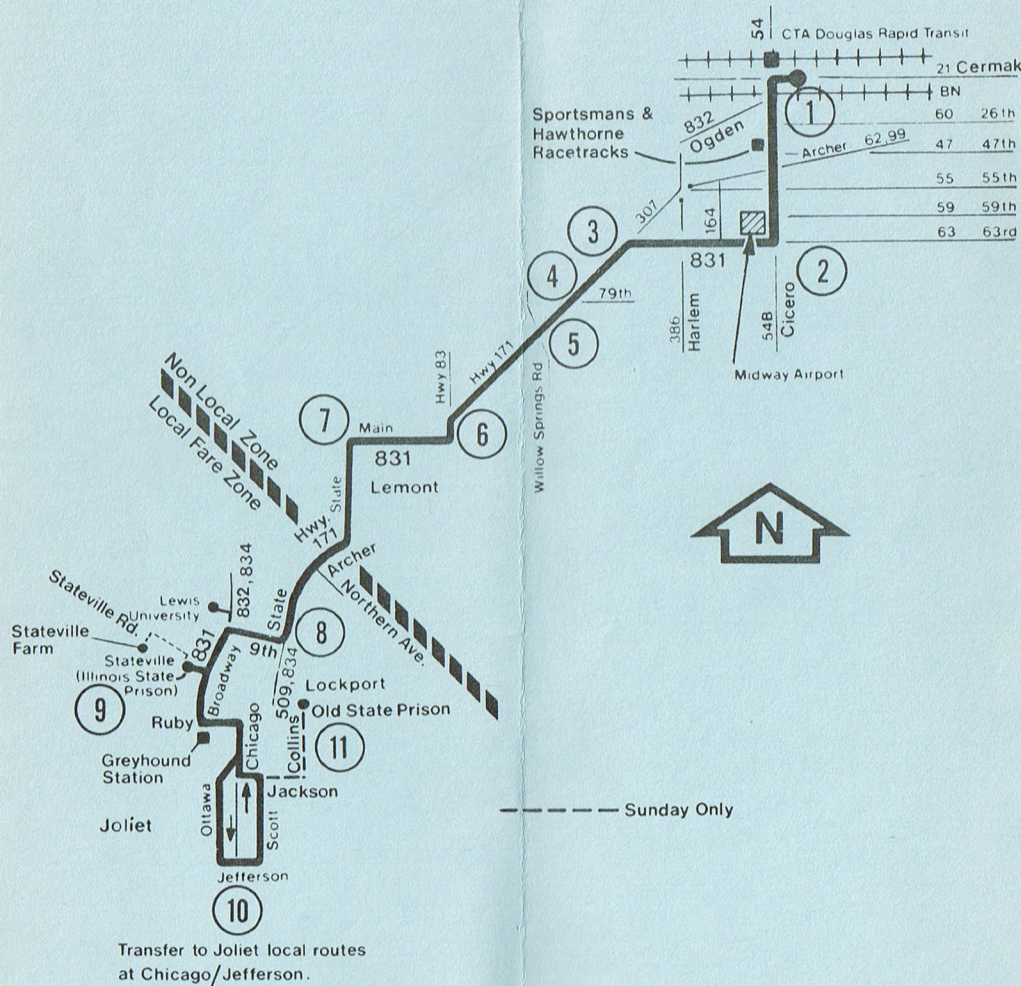

CALL

**FROM CHICAGO
836-7000**

**FROM SUBURBS TOLL-FREE
1-800-972-7000**

RTA Monthly Get-Around Tickets.

For more information and the
nearest sales location, call toll-free
1-800-972-7000.

LOCAL FARES

Adult	$ .60
RTA Transfer	.40
Sunday Super Transfer	1.40
Reduced*	.25
RTA Transfer	.25
Sunday Super Transfer	.70
Local Transfer	FREE
Children under age 7	FREE**

RTA Local/Feeder Monthly Ticket

Adult	$23.00
Reduced*	9.50

NON-LOCAL FARES

Adult	$ .90
Sunday Super Transfer	1.40
Reduced*	.40
Sunday Super Transfer	.70
RTA Transfer	.10
Children under age 7	FREE**

RTA Regular Monthly Ticket

Adult	$40.00
Reduced*	18.00

*Reduced fares include children ages 7-11, senior citizens and handicapped persons (with RTA Special User Card), and students (high school or younger with appropriate identification) to or from school only, during school hours.

**When accompanied by a fare paying passenger (a maximum of two children for each fare paying passenger).

EDITION 1

The schedules, fares and other information in this timetable are subject to change. The Regional Transportation Authority does not assume responsibility for errors in timetables, nor for inconvenience or damage resulting from delayed trains or buses or failure to make connections.

831

Joliet - Cicero

Serving

- Cicero Rapid Transit Station
- Sportsmans Park & Hawthorne Racetracks
- Midway Airport
- Stateville Prison

**Revised Service
September 11, 1983**

Bus will stop upon signal to driver at any intersection along the route where it is safe to do so.