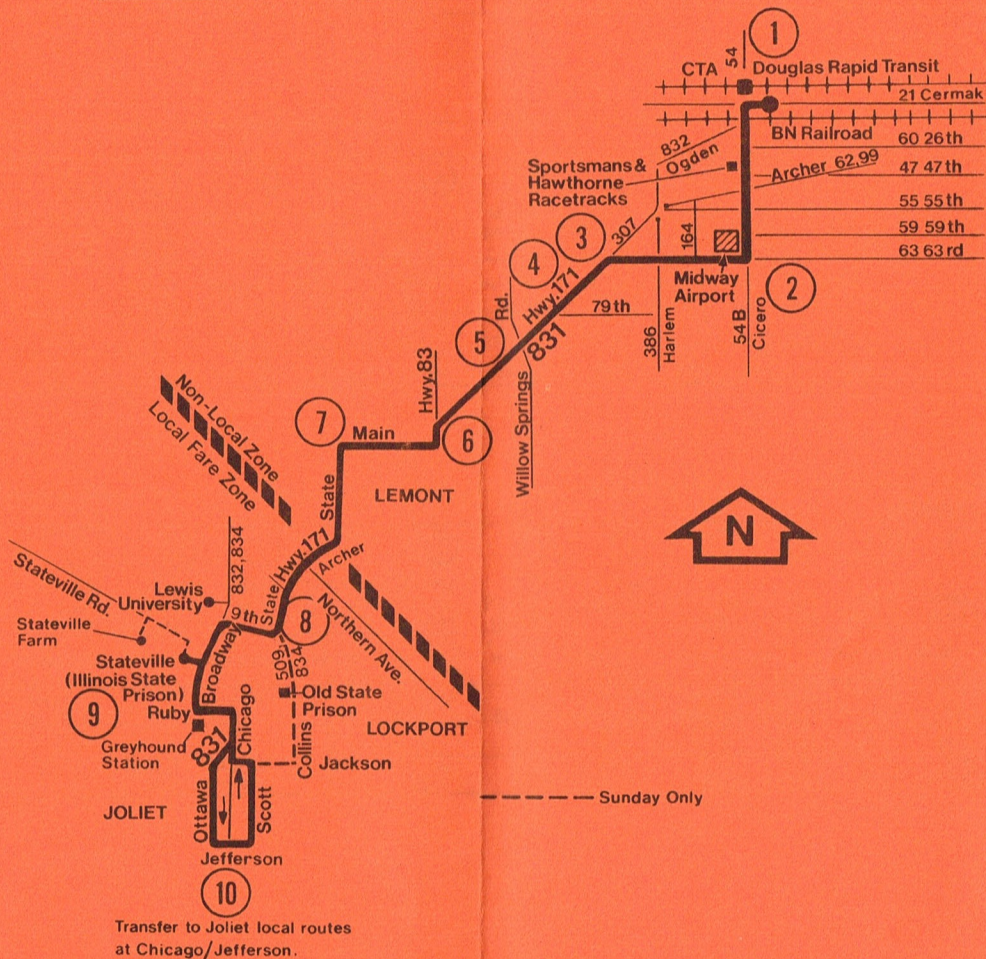

Operated by
Joliet Mass Transit
District

For lost and found
information call
**1(815)
723-3259**

Transfer to Joliet local routes
at Chicago/Jefferson.

RTA MONTHLY GET-AROUND TICKETS

For more information and the
nearest sales location, call
toll-free 1-800-972-7000.

RTA Travel Information is available
24 hours a day. *For better service
call between 6 pm and 6 am.*
The Information Center is
closed on major holidays. Please
call a few days ahead for holiday
travel information.

SOUTHBOUND

1	2	3	4	5	6	7	8	9	10	11
CERMAK CICERO	63RD CICERO	63RD ARCHER	HWY. 171 79TH	WILLOW SPRINGS ROAD	HWY. 171 HWY. 83	LEMONT STATE MAIN	LOCKPORT-9TH STATE	STATE-VILLE PRISON	JOLIET CHICAGO JEFFERSON	OLD STATE PRISON
8:50am	9:05am	9:15am	9:20am	9:30am	9:40am	9:50am	9:55am	10:10am	-	10:20am
9:55	10:10	10:20	10:25	10:35	10:45	10:55	11:05	11:15	F -	11:25
10:55	11:10	11:20	11:25	11:35	11:45	11:55	12:05pm	12:15pm	F -	12:25pm
11:55	12:10pm	12:20pm	12:25pm	12:35pm	12:45pm	12:55pm	1:05	1:15	F -	1:20
2:10pm	2:25	2:35	2:40	2:50	3:00	3:10	3:20	3:30	-	3:40
3:40	3:55	4:05	4:10	4:20	4:30	4:40	4:50	-	-	5:00
4:10	4:25	4:35	4:40	4:50	5:00	5:10	5:20	5:25	H -	5:30pm
5:20	5:35	5:45	5:50	6:00	6:10	6:20	6:30	6:35	H -	6:40

F - Via Stateville Farm
 H - Does not enter Stateville. Board on Hwy. 53
 J - Trip continues to Chicago/Jefferson
 Sunday service will operate on New Year's Day, Memorial Day,
 4th of July, Labor Day, Thanksgiving, Christmas