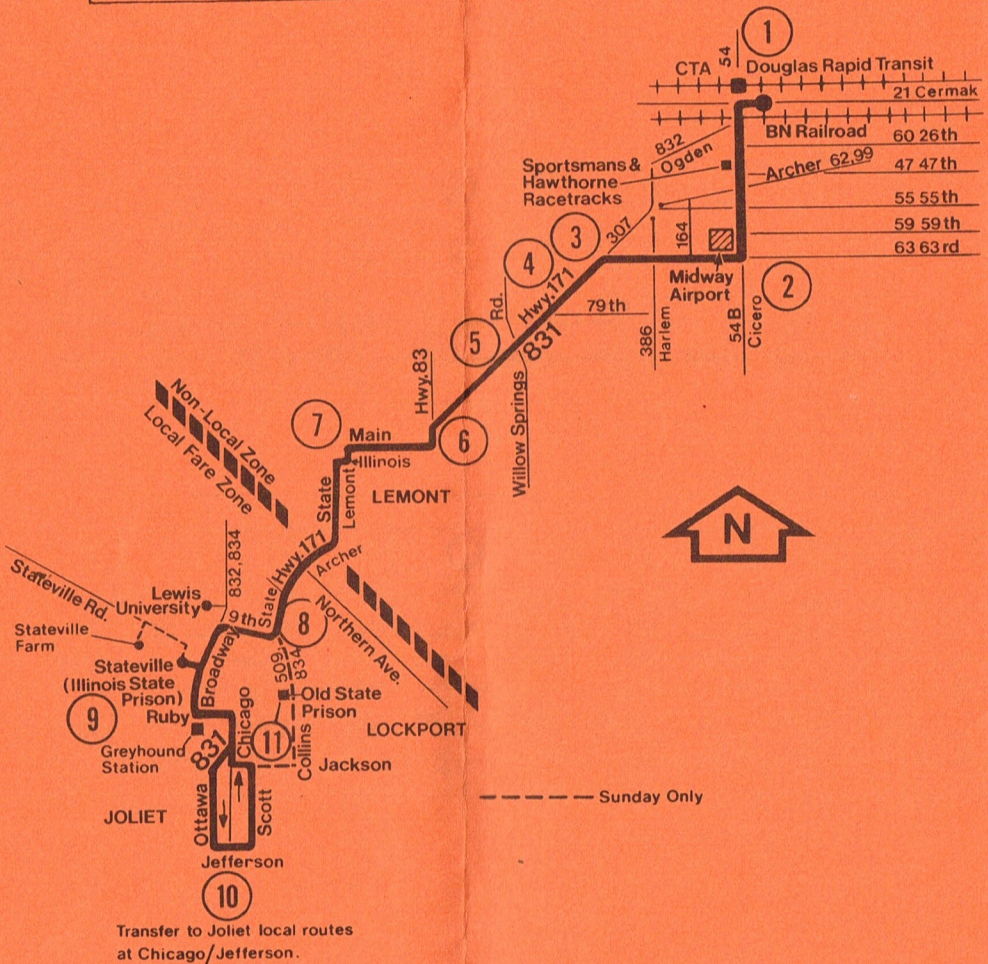

Operated by  
Joliet Mass Transit  
District

For lost and found  
information call  
**1(815)  
723-3259**

Bus will stop upon signal to driver at any intersection along the route where it is safe to do so.

### RTA MONTHLY GET-AROUND TICKETS

For more information and the  
nearest sales location, call  
toll-free 1-800-972-7000.

RTA Travel Information is available  
24 hours a day. For better service  
call between 6 pm and 6 am.  
The Information Center is  
closed on major holidays. Please  
call a few days ahead for holiday  
travel information.

F - Via Stateville Farm

H - Does not enter Stateville. Board on Hwy. 53

J - Trip continues to Chicago/Jefferson

Sunday service will operate on New Year's Day, Memorial Day, 4th of July, Labor Day, Thanksgiving, Christmas