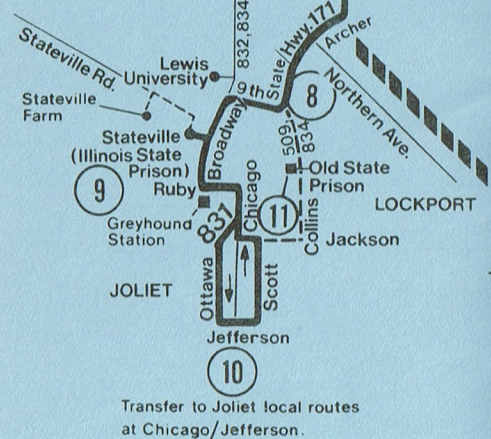

WITHIN CHICAGO CALL 836-7000

**FROM THE SUBURBS CALL TOLL-FREE
1-800-972-7000**

LOCAL FARES

Adult	$ .60
RTA Transfer	.40
Sunday Super Transfer	1.40
Reduced*	.25
RTA Transfer	.25
Sunday Super Transfer	.70
Local Transfer	FREE
Children under age 7	FREE**

RTA Local/Feeder Monthly Ticket	
Adult	$23.00
Reduced*	9.50

NON-LOCAL FARES

Adult	$ .90
Sunday Super Transfer	1.40
Reduced*	.40
Sunday Super Transfer	.70
RTA Transfer	.10
Children under age 7	FREE**

RTA Regular Monthly Ticket	
Adult	$40.00
Reduced*	18.00

*Reduced fares include children ages 7-11, senior citizens and handicapped persons (with RTA Special User Card), and students (high school) on grounds with appropriate identification, to or from school only, during school hours.

**When accompanied by a fare paying passenger (a maximum of two children for each fare paying passenger).

EXACT FARE REQUIRED EDITION 1

The schedules, fares and other information in this timetable are subject to change. The Regional Transportation Authority does not assume responsibility for errors in timetables, nor for inconvenience or damage resulting from delayed trains or buses or failure to make connections.

831

Joliet - Cicero

Serving

- Cicero Rapid Transit Station
- Sportsmans Park & Hawthorne Racetracks
- Midway Airport
- Stateville Prison

Revised Service
August 27, 1984

Bus will stop upon signal to driver at any intersection along the route where it is safe to do so.