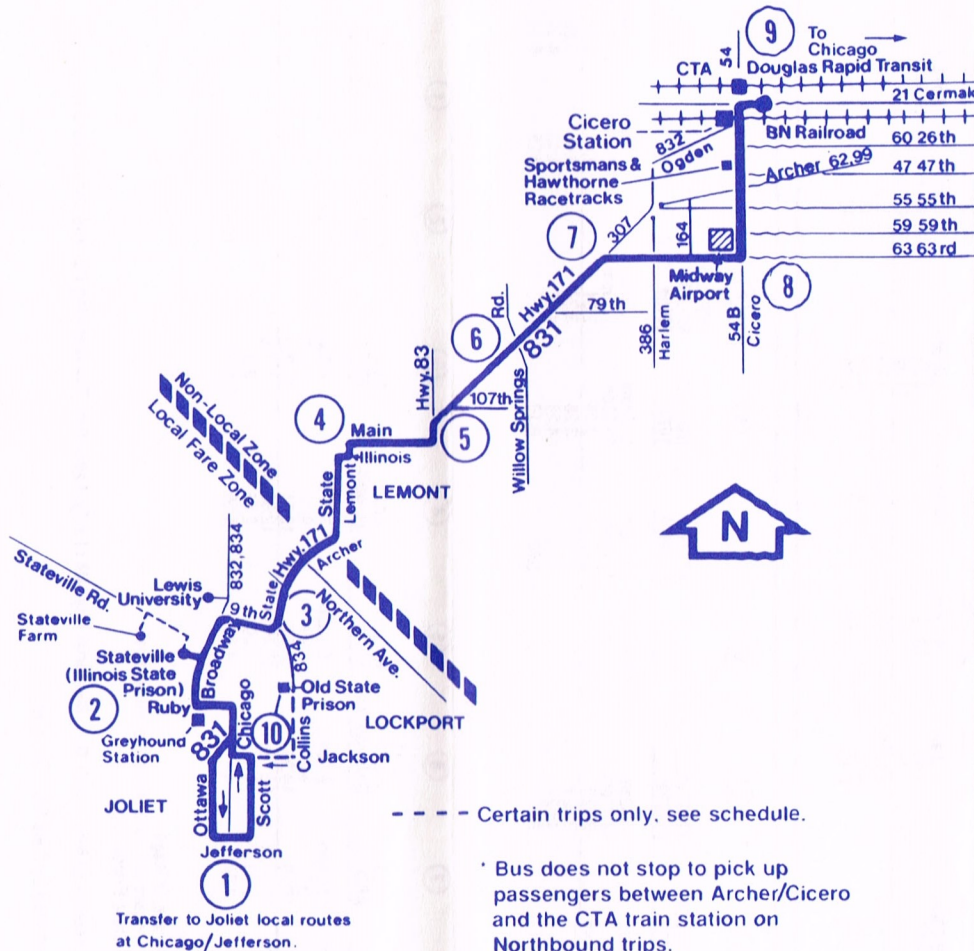

Passengers boarding in non-local fare zone or riding across fare zone boundaries pay regular fare.

Bus will stop upon signal to driver at any intersection along the route where it is safe to do so.

Pace is the Suburban Bus Division of the RTA

**FARE INFORMATION**

**Peak fares** are charged 6-9 a.m. and 3-6 p.m., weekdays, except holidays (New Year's Day, Memorial Day, July 4th, Labor Day, Thanksgiving, and Christmas).

**Reduced fares** include children ages 7-11, senior citizens, and persons with disabilities (with RTA Reduced Fare Card), and students (high school or younger with appropriate identification) to and from school only on school days, between 6:00 a.m. and 8:00 p.m.

**When accompanied** by an adult fare paying passenger, a maximum of two children can ride **FREE** under age 7.

**INFORMATION CENTER**

If you need transit information please call:  
**The RTA Travel Information Center**, open daily from 5:00 a.m. to 1:00 a.m.

F - Via Stateville Farm.

J - Continues to Jefferson/Chicago.

L - Will drop off passengers at Lewis University on request.

P - Continues to Old State Prison.

Sunday service will operate on New Year's Day, Memorial Day, 4th of July, Labor Day, Thanksgiving Day and Christmas Day.