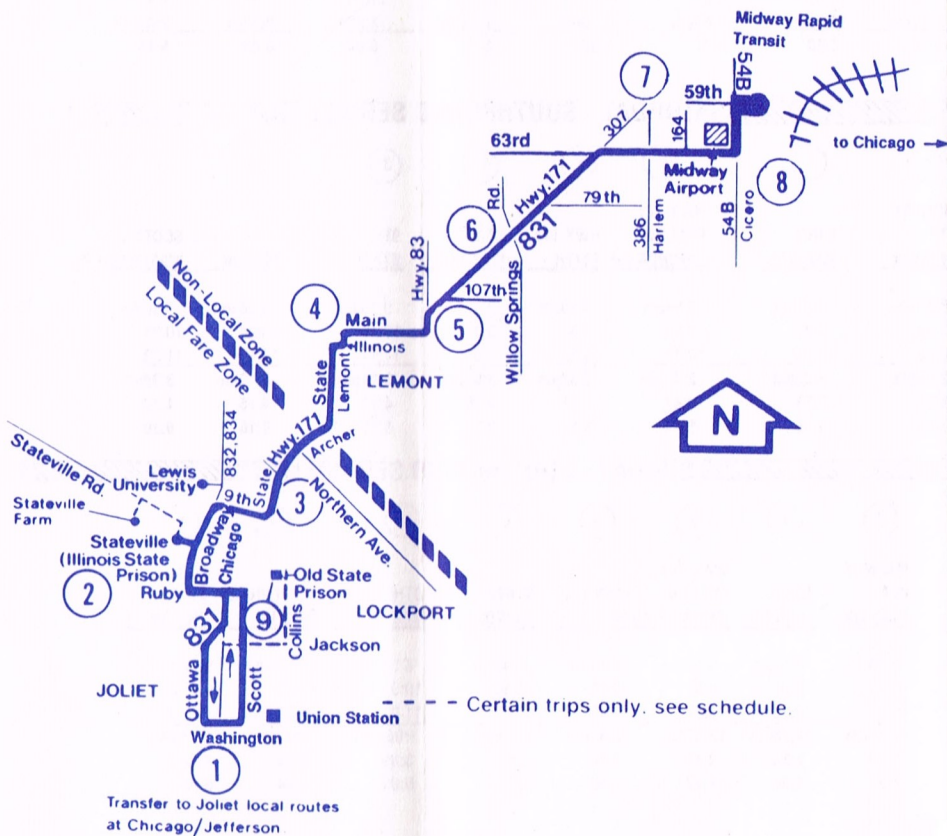

Passengers boarding in non-local fare zone or riding across fare zone boundaries pay regular fare.

--- Certain trips only, see schedule.

Transfer to Joliet local routes at Chicago/Jefferson

EXACT FARE REQUIRED DRIVER HAS NO CHANGE

LOCAL FARES	PEAK	OFF-PEAK
Adult	$ .85	$ .85
Pace Transfer	.35	.35
Transfer to CTA	.95	.70
Reduced	.40	.40
Pace Transfer	.20	.20
Transfer to CTA	.50	.35
Local Transfer	FREE	FREE

REGULAR FARES	PEAK	OFF-PEAK
Adult	$1.10	1.10
Pace Transfer	.10	.10
Transfer to CTA	.70	.45
Reduced	.55	.55
Pace Transfer	.05	.05
Transfer to CTA	.35	.20

Riders with valid weekly or monthly Metra rail ticket to or from station

Adult	.85	.85
Reduced	.40	.40

PACE PASSES TICKETS

	Regular	Reduced
Monthly Passport	$72.00	33.00
Weekly Pass	18.50	--
Pace Link-Up Passport	36.00	--
Local Ten-Ride Plus Tickets	8.50	4.00
Pace Ten-Ride Plus Tickets	11.00	5.50

Ten-Ride Tickets not valid on CTA

FARE INFORMATION

INFORMATION CENTER

If you need transit information please call:
The RTA Travel Information Center, open daily from 5:00 a.m. to 1:00 a.m.

836-7000
TDD # (For HEARING IMPAIRED ONLY)
1-(312) 836-4949

Pace Passenger Services, Monday through Friday from 8:00 a.m. to 5:00 p.m.
1-(708) 364-PACE

CARRIER INFORMATION

Weekday & Saturday Service
OPERATED BY: Pace Heritage Div.
For lost and found call **(815) 723-3259**

Sunday Service
OPERATED BY: Pace Southwest Div
For lost and found call **(708) 422-0082**

ADDITIONAL INFORMATION

The schedules, fares and other information in this timetable are subject to change. Pace does not assume responsibility for errors in timetables, nor for inconvenience or damage resulting from delayed trains or buses or failure to make connections.

Bus will stop upon signal to driver at any intersection along the route where it is safe to do so.

pace

831

Joliet-Midway

Suburban Bus Service

Serving

Joliet

Midway Rapid Transit

Lemont

Midway Airport

Stateville Prison

Union Station
Amtrak/Metra

Monday-Saturday
Lift-Equipped Service

Dec. 26, 1993

Daily Service