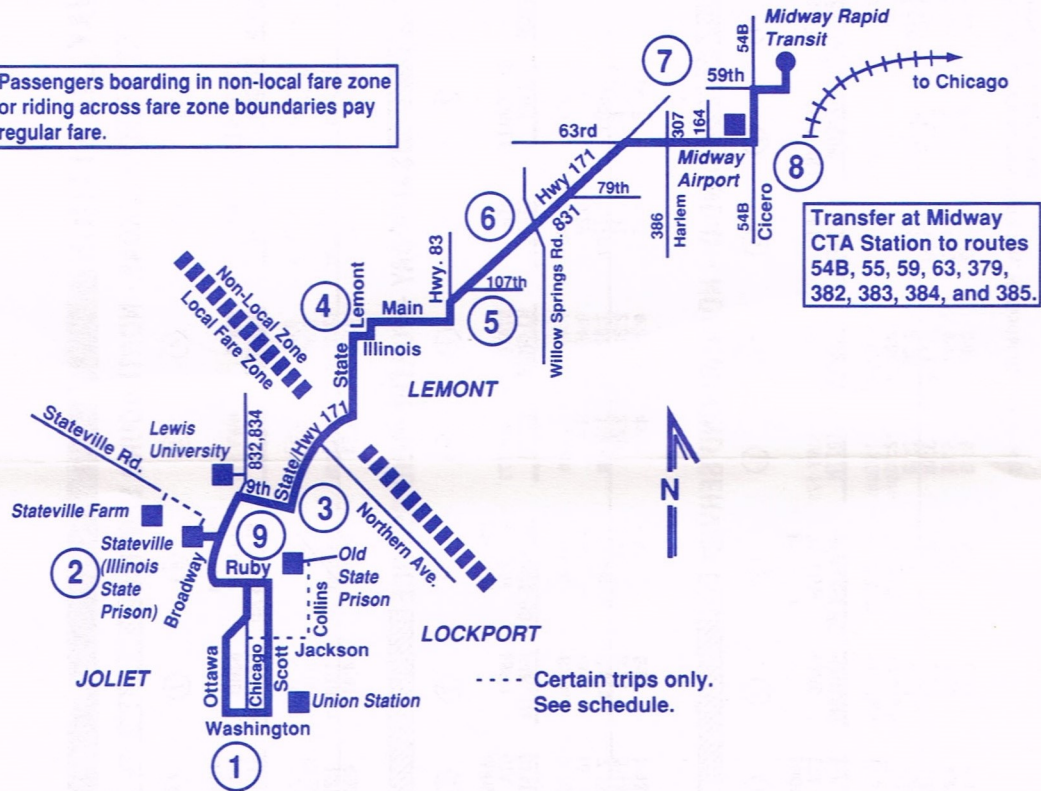

SUNDAY - SOUTHBOUND SERVICE

⑧	⑦	⑥	⑤	④	③	②	①
MIDWAY CTA STATION	63RD HARLEM	HWY 171 WILLOW SPRINGS RD	HWY 171 107TH	STATE ILLINOIS	9TH STATE	STATEVILLE PRISON	OLD STATE PRISON
8:08am	8:18am	8:30am	8:36am	8:43am	8:54am F	9:02am P	9:12am
9:15	9:25	9:37	9:43	9:50	10:01 F	10:09	10:17 J
10:15	10:25	10:37	10:43	10:50	11:01 F	11:09	11:17 J
12:15pm	12:25pm	12:37pm	12:43pm	12:50pm	1:01pm F	1:09pm	1:17pm J
2:25	2:35	2:47	2:56	3:02	3:09	3:14	3:22 J
4:25	4:35	4:47	4:56	5:02	5:09	5:14	5:22 J

SUNDAY - NORTHBOUND SERVICE

⑨	①	②	③	④	⑤	⑥	⑦	⑧
OLD STATE PRISON	SCOTT WASHINGTON	STATEVILLE PRISON	9TH STATE	STATE ILLINOIS	HWY 171 107TH	HWY 171 WILLOW SPRINGS RD	63RD HARLEM	MIDWAY CTA STATION
10:30am	10:38am	10:47am	10:51am	11:02am	11:09am	11:15am	11:27am	11:37am
11:30	11:38	11:47 F	11:55	12:06pm	12:13pm	12:19pm	12:31pm	12:41pm
1:30pm	1:38pm	1:47pm F	1:55pm	2:06	2:13	2:19	2:31	2:41
2:35	2:43	2:52 F	3:00	3:11	3:18	3:24	3:36	3:46
3:35	3:43	3:52 F	4:00	4:11	4:18	4:24	4:36	4:46
5:35	5:43	5:52	5:57	6:08	6:15	6:21	6:33	6:43

I - Trip does not enter Stateville grounds. Board bus on Hwy. 53.
 F - Trip operates via Stateville Farm.
 J - Trip continues to Scott/Washington.
 L - Will drop off passengers at Lewis University upon request.
 P - Will drop off passengers at Scott/Washington upon request.

Transfer to Joliet local routes at Chicago/Jefferson.

----- Certain trips only. See schedule.