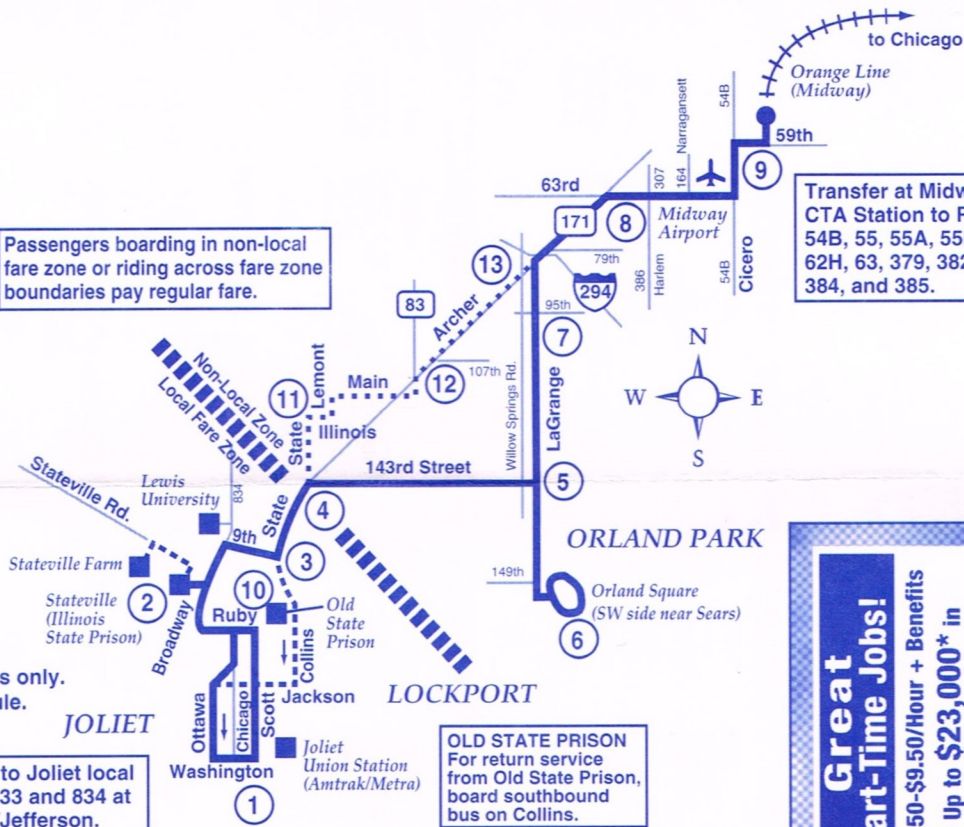

Passengers boarding in non-local fare zone or riding across fare zone boundaries pay regular fare.

Transfer at Midway CTA Station to Routes 54B, 55, 55A, 55N, 59, 62H, 63, 379, 382, 383, 384, and 385.

Transfer to Joliet local Routes 833 and 834 at Chicago/Jefferson.

OLD STATE PRISON
For return service from Old State Prison, board southbound bus on Collins.

..... Certain trips only. See schedule.

Great Part-Time Jobs!

- $8.50-$9.50/Hour + Benefits
- Up to $23,000* in College Education Assistance
- Take a PACE bus to work at UPS!

Call

1-888-4UPS-JOB

Access Code: 4233

Equal Opportunity Employer
*Program guidelines apply