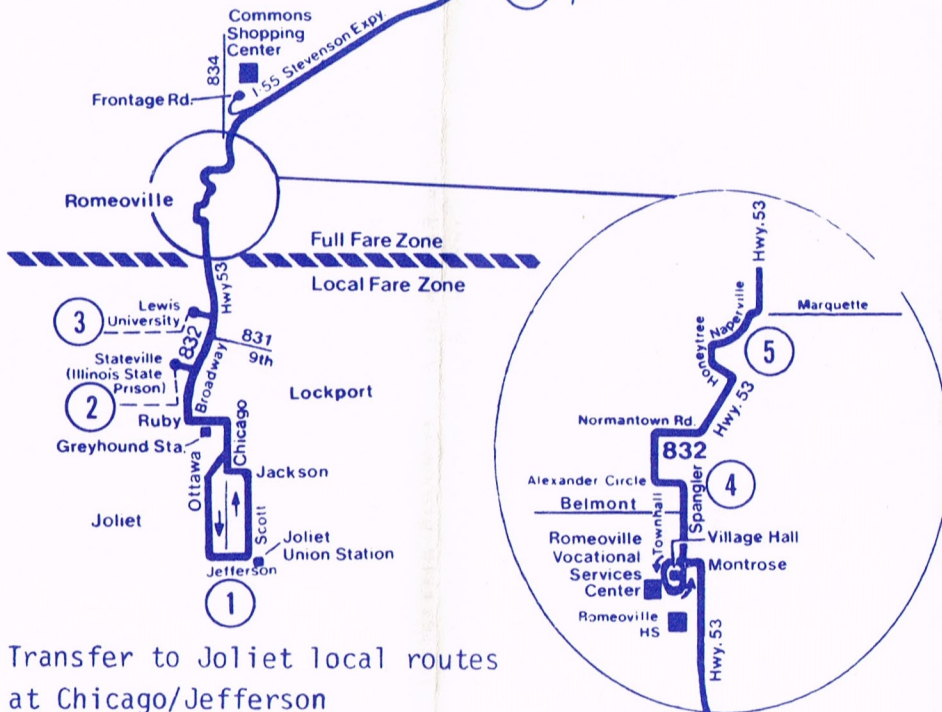

How are we doing?

Speak your mind.
Call 364-PACE
Extension 4999

Monday through Friday
8:00am to 5:00pm

Transfer to Joliet local routes
at Chicago/Jefferson

EXACT FARE REQUIRED

EDITION 1

The schedules, fares and other information in this timetable are subject to change. Pace does not assume responsibility for errors in timetables, nor for inconvenience or damage resulting from delayed trains or buses or failure to make connections.

Bus will stop upon signal to driver at any intersection along the route where it is safe to do so.

Operated by
**Joliet Mass
Transit District**

For lost and found
call 1-815-723-3259

Pace is the Suburban Bus Division of the RTA

Cicero - Joliet via Stevenson Expressway

Serving

- Cicero Rapid Transit Station
- Lewis University
- Stateville Prison
- Downtown Joliet

Weekday Service

Revised Service

October 26, 1987

pace

Suburban Bus Service

L - Bus does not enter University. Board on Highway 53.

S - Bus does not enter Stateville grounds. Board on Highway 53.

Weekday service only. No Saturday, Sunday or Holiday service.