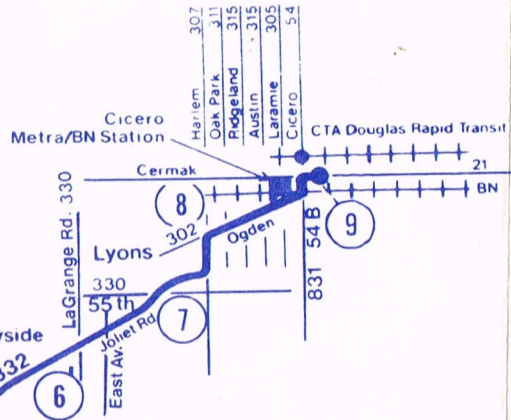

How are we doing?

Speak your mind.
Call 364-PACE
Extension 4999

Monday through Friday
8:00am to 5:00pm

Transfer to Joliet local routes
at Chicago/Jefferson

EXACT FARE REQUIRED

EDITION 1

The schedules, fares and other information in this timetable are subject to change. Pace does not assume responsibility for errors in timetables, nor for inconvenience or damage resulting from delayed trains or buses or failure to make connections.

Bus will stop upon signal to driver at any intersection along the route where it is safe to do so.

Operated by
**Joliet Mass
Transit District**

For lost and found
call 1-815-723-3259

Pace is the Suburban Bus Division of the RTA

Cicero - Joliet via Stevenson Expressway

Serving

- Cicero Rapid Transit Station
- Lewis University
- Stateville Prison
- Downtown Joliet

Weekday Service

Revised Service

October 26, 1987

pace

Suburban Bus Service

ROUTE #832 JOLIET-CICERO VIA STEVENSON EXPRESSWAY

WEEKDAY

NORTHBOUND

①	②	③	④	⑤	⑥	⑦	⑧	⑨
JOLIET- CHICAGO JEFFERSON	STATEVILLE MAIN GATE	LEWIS UNIV. ADMIN. BLDG.	HWY. 53 BELMONT	MARQUETTE HWY. 53	COUNTRYSIDE- LAGRANGE RD JOLIET RD	LYONS- 55TH JOLIET RD.	OGDEN HARLEM	CERMAK CICERO
5:40am	5:55am S	6:00am L	6:09am	6:16am	6:31am	6:39am	6:48am	7:10am
6:20	6:35	6:40	6:49	6:56	7:11	7:19	7:28	7:50
1:20pm	1:35pm	1:40pm	1:49pm	1:56pm	2:07pm	2:14pm	2:23pm	2:45pm
4:20	4:35	4:40	4:49	4:56	5:07	5:14	5:23	5:45