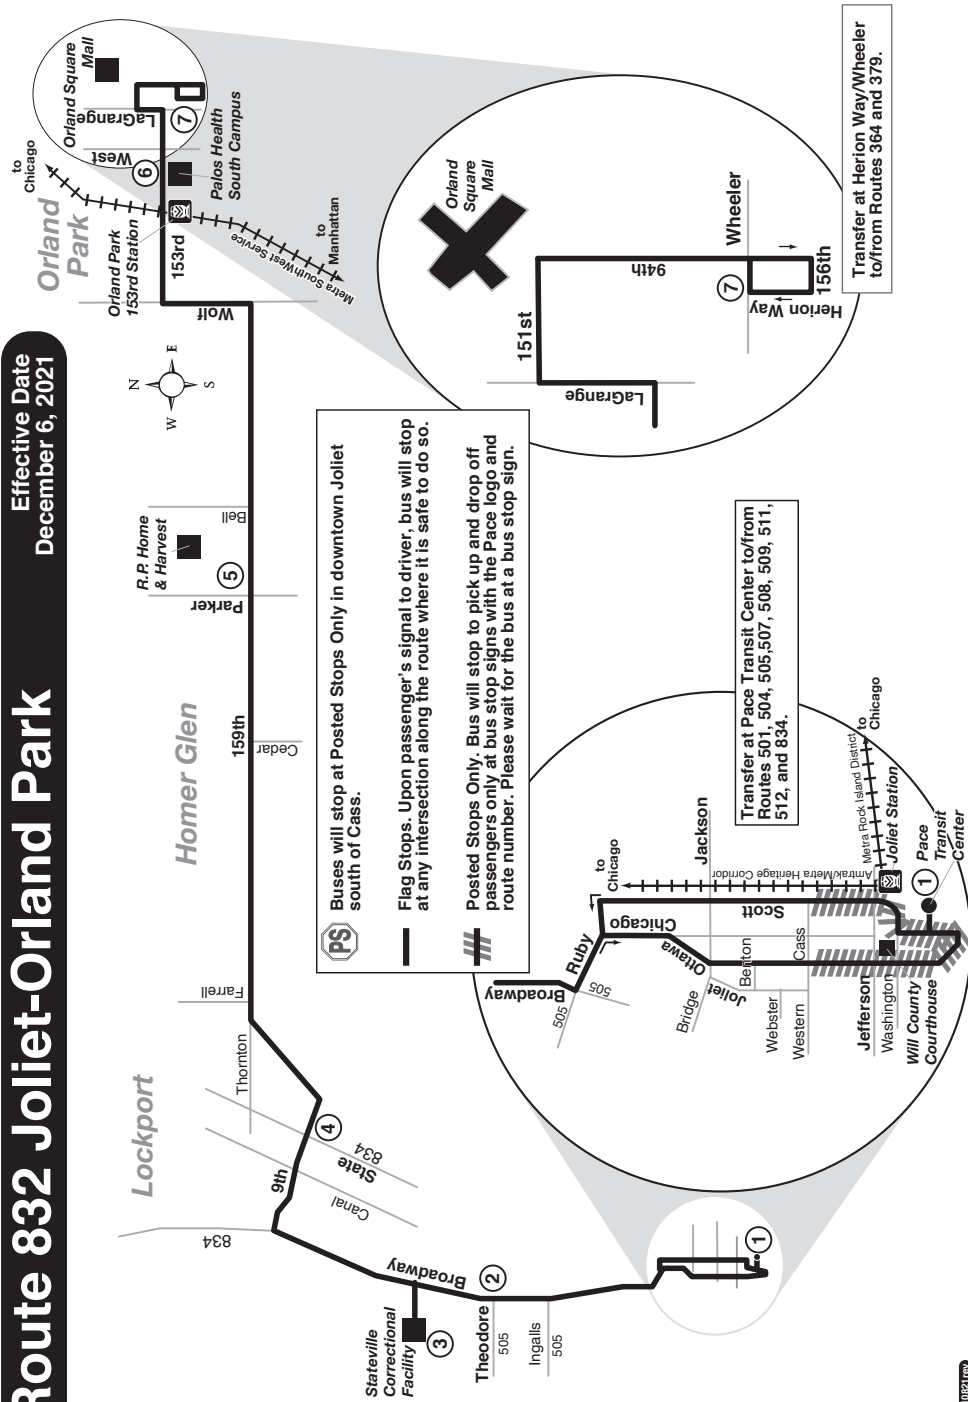

Route 832 Joliet-Orland Park

Effective Date
December 6, 2021

83221REV110821REV

REGULAR FARE ROUTE

Use your Ventra® Card or exact fare in cash.
Driver Has No Change

Customers may use a Ventra Card, contactless bankcard, Ventra Ticket, Ride Free or Reduced Fare permit, or cash to pay fares on Pace fixed route services. Reduced fares are available for children (ages 7-11) and high school, junior high and grammar school students (ages 12-20) presenting a valid Ventra Student Riding Permit or valid school I.D. between 5:30am and 8:30pm on school days. Seniors 65 and older, people with disabilities and individuals with a valid Medicare card qualify for reduced fares. A valid RTA Reduced Fare Permit must be presented when using cash to pay a reduced fare. Eligible seniors and people with disabilities may ride fixed route services for free through the RTA Ride Free Program. Please contact the RTA at (312) 913-3110 for more information on free and reduced fares. Free rides are offered to children under 7 (max two children per fare paying adult), law enforcement officers and firefighters in full uniform or presenting a badge, and active duty military personnel in uniform. See the Pace Fare Guide for current fares, passes, restrictions and additional information. Visit ventrachicago.com or call 877-NOW-VENTRA to purchase and load value and passes onto your Ventra Card.