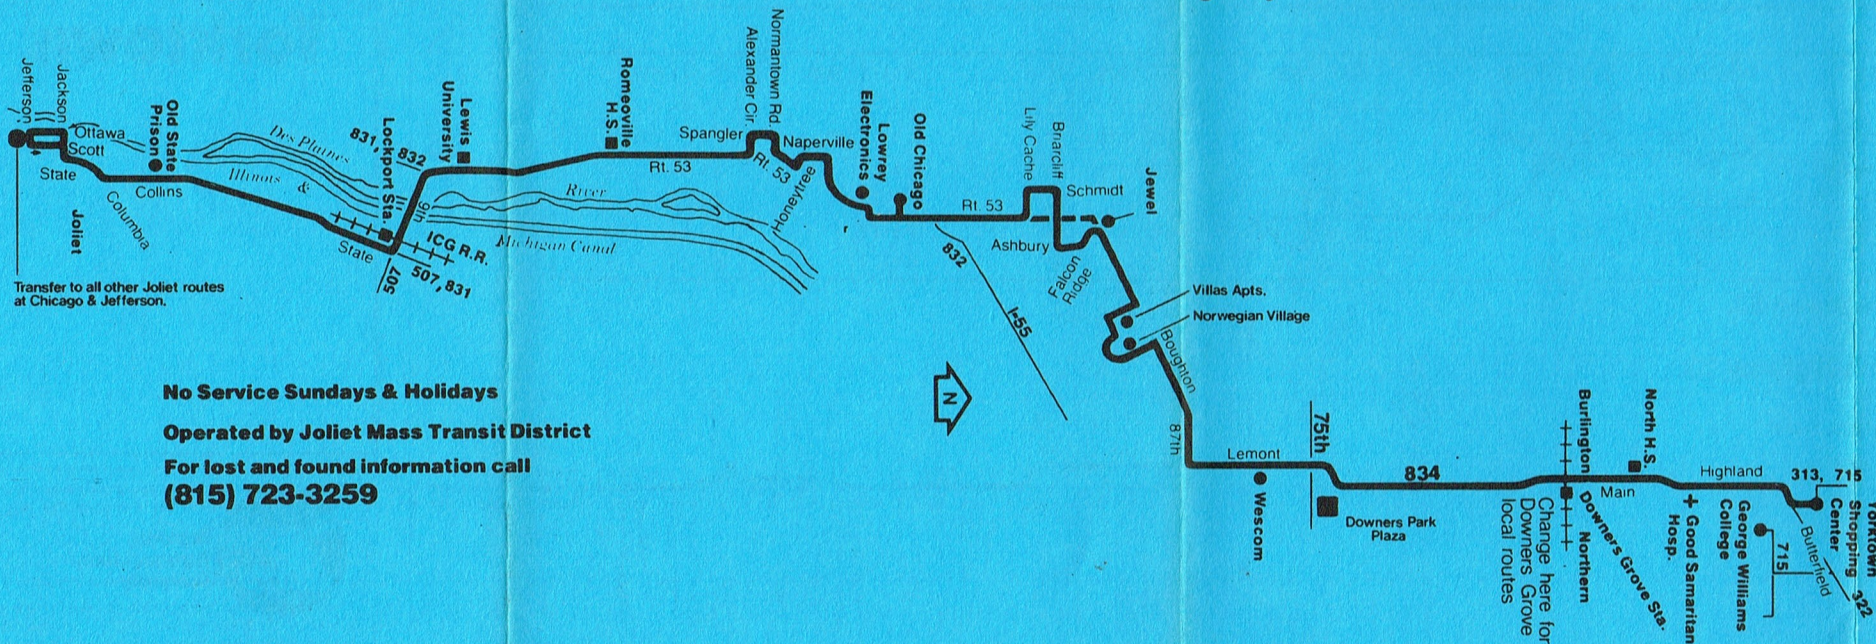

R-Bus does not enter University. Board on Highway 53.

J-Operates via Boughton and Highway 53.

*- Bus does not enter Old Chicago. Board on Highway 53.

834 WEEKDAYS - NORTHBOUND

Joliet - Chicago & Jefferson	Lockport - 9th & State	Lewis Univ. Adm. Bldg.	Old Chicago	Briarcliff & Hwy. 53	Lemont & 87th	Downers Grove BN Station	Eastbound BN Train Leaves	Yorktown Penney's Lwr. Level
5:30am	5:40am	5:47am; R	6:00am	6:10am; J	6:25am	6:35am	6:45am	6:48am
6:25	6:47	6:52; R	7:05	7:11	7:18	7:29	7:40	7:42
8:25	8:39	8:45	8:58*	9:08	9:23	9:34	10:26	9:47
9:30	9:46	9:52	10:05*	10:15	10:30	10:41	11:26	10:55
11:30	11:46	11:52	12:05pm*	12:15pm	12:30pm	12:41pm	1:26pm	12:55pm
12:45pm	1:00pm	1:06pm	1:20*	1:30	1:45	1:55	2:26	2:08
2:10	2:25	2:31	2:45*	2:54	3:10	3:20	3:26	3:33
3:40	3:54	4:00	4:12*	4:22	4:37	4:48	5:26	5:01
5:15	5:21	5:32	5:45*	5:55	6:10	6:21	6:26	6:34

R-Bus does not enter University. Board on Highway 53.
J-Operates via Boughton and Highway 53.

*-Bus does not enter Old Chicago. Board bus on Highway 53.

No Service Sundays & Holidays
Operated by Joliet Mass Transit District
For lost and found information call
(815) 723-3259

RTA Travel Information is a 24 hour facility. For better service, call during the off-peak hours.

In Chicago;
836-7000
In the suburbs
toll free;
800-972-7000

The schedules, fares and other arrangements shown in this timetable are subject to change. The Regional Transportation Authority does not assume responsibility for errors in timetables, nor for inconvenience or damage resulting from delayed trains or buses or failure to make connections.