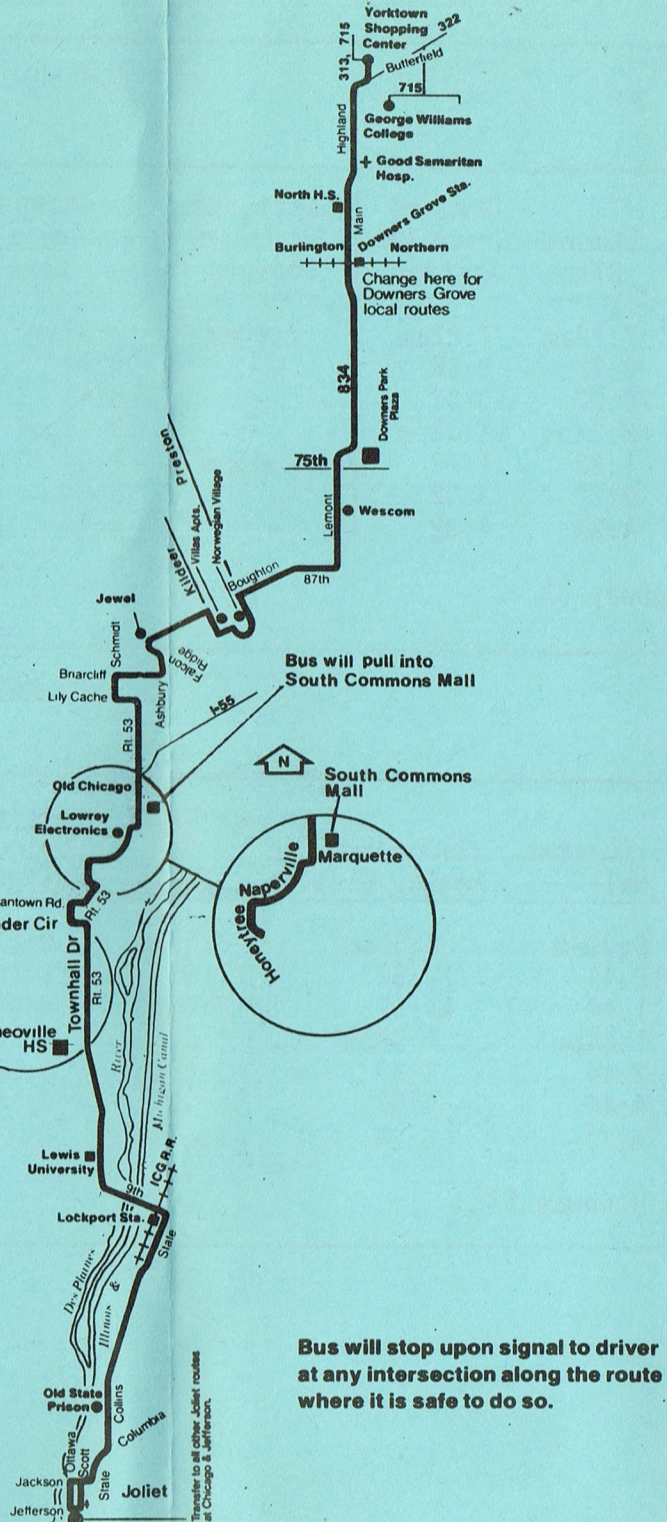

**Bus will stop upon signal to driver
at any intersection along the route
where it is safe to do so.**

Transfer to all other local routes
at Chicago & Jefferson.