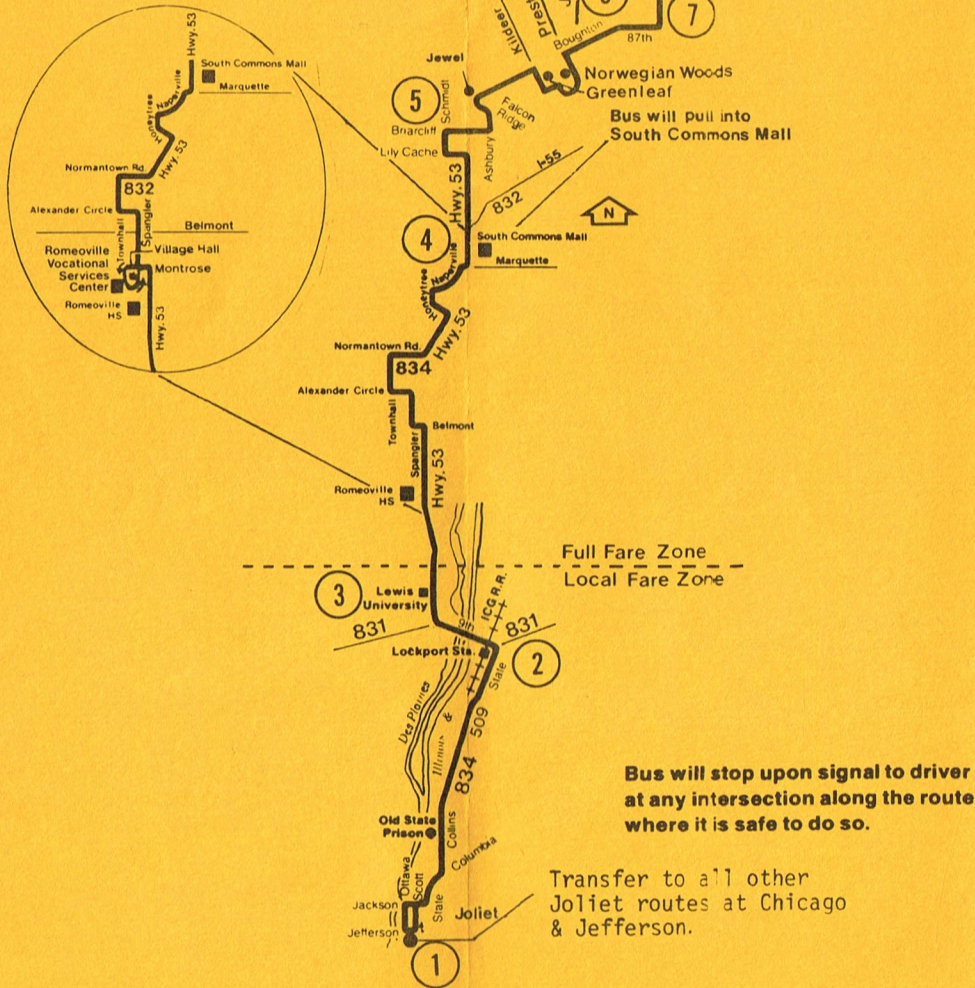

Operated by Joliet Mass
Transit District

For lost and found
information call

1-(815) 723-3259

--- Certain trips only. See schedule.

RTA Travel Information is
a 24 hour facility.
For better service, call during
the off-peak hours.

WEEKDAY

SOUTHBOUND

⑩	⑨	⑧	⑦	⑥	⑤	④	③	②	①	
Yorktown-Penney's Lwr. Level	Westbound BN Train Arrives	Downers Grove BN Station	Wood-Hobson	Lemont 87th	Boughton Janes	Briarcliff Hwy. 53	So. Commons Mall	Lewis Univ. Admin. Bldg.	9th State	Chicago Jefferson
-	-	-	-	-	6:55am F	7:02am	7:12am	7:24am	7:30am	7:45am
7:50am	-	8:01am	-	8:12am	8:16	8:28	8:38	8:50	8:56	9:11
8:35	8:31am	8:47	8:58am	-	9:06	9:15	9:25	9:37	9:43	9:58
9:55	9:30	10:06	-	10:17	10:21	10:33	10:43	10:56	11:02	11:17
10:55	-	11:06	11:17	-	11:25	11:34	11:44	11:57	12:03pm	12:18pm
12:55pm	-	1:06pm	-	1:17pm	1:21pm	1:33pm	1:43pm	1:56pm	2:02	2:17
1:55	-	2:06 C	2:29pm	-	2:39	2:46	2:56	3:09	3:15	3:30
2:55	-	3:06	-	3:17	3:21	3:33	3:43	3:56	4:02	4:17
3:55	-	4:06	4:17	-	4:25	4:34	4:44	4:56	5:02	5:17
5:12	5:13pm	5:23	-	5:34	5:38	5:50	6:00	6:12 L	6:18	6:33
6:02	6:12	6:14	-	6:25	6:29	6:41	6:51	7:03 L	7:09	7:21

SATURDAY

SOUTHBOUND

⑩	⑨	⑧	⑦	⑥	⑤	④	③	②	①	
Yorktown-Penney's Lwr. Level	Westbound BN Train Arrives	Downers Grove BN Station	Wood-Hobson	Lemont 87th	Boughton Janes	Briarcliff Hwy. 53	So. Commons Mall	Lewis Univ. Admin. Bldg.	9th State	Chicago Jefferson
9:45am	-	9:56am	10:07am	-	10:15am	10:27am	10:37am	10:49am	10:55am	11:10am
10:55	-	11:06	-	11:17am	11:21	11:33	11:43	11:55	12:01pm	12:16pm
12:57pm	1:06am	1:08pm	1:19pm	-	1:27pm	1:36pm	1:46pm	1:58pm	2:04	2:19
1:55	-	2:06	-	2:17pm	2:21	2:33	2:43	2:55	3:01	3:16
2:57	3:06pm	3:08	3:19	-	3:27	3:36	3:46	3:57 L	4:03	4:18
3:55	-	4:06	-	4:17	4:21	4:33	4:43	4:54 L	5:00	5:15
5:10	5:10	5:21	5:32	-	5:40	5:52	6:02	6:13 L	6:19	6:31

C = Via Cameo Apt.
 F = Boughton/Falcon Ridge.
 L = Does not enter Lewis Univ. Board on Hwy. 53.

No Sunday or Holiday Service.