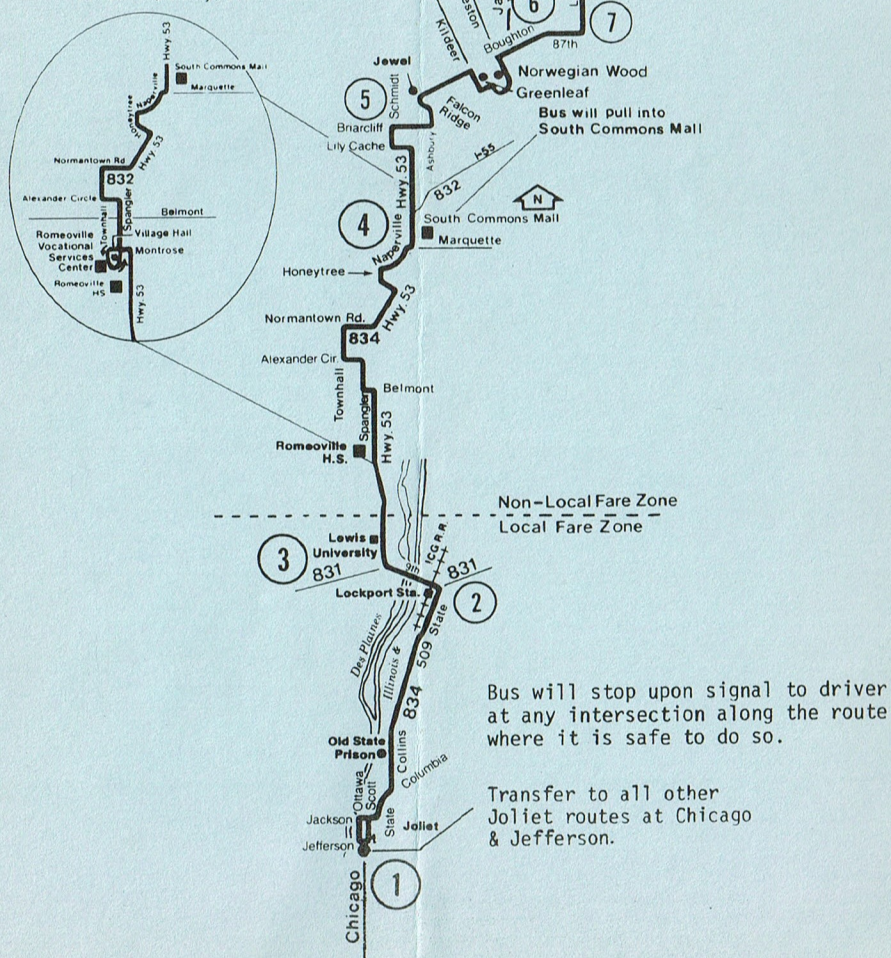

Operated by Joliet Mass
Transit District

For lost and found
information call
1-(815) 723-3259

--- Certain trips only. See schedule.

Bus will stop upon signal to driver at any intersection along the route where it is safe to do so.

Transfer to all other Joliet routes at Chicago & Jefferson.

RTA MONTHLY GET-AROUND TICKETS

For more information and the nearest sales location, call toll-free 1-800-972-7000.

RTA Travel Information is available 24 hours a day. For better service call between 6 pm and 6 am. The Information Center is closed on major holidays. Please call a few days ahead for holiday travel information.

No Sunday or Holiday Service.

C - Via Cameo Apt.

D - Trip continues to DeVry Institute, 22nd & Finley.

F - Boughton/Falcon Ridge.

L - Does not enter Lewis Univ. Board on Hwy. 53.