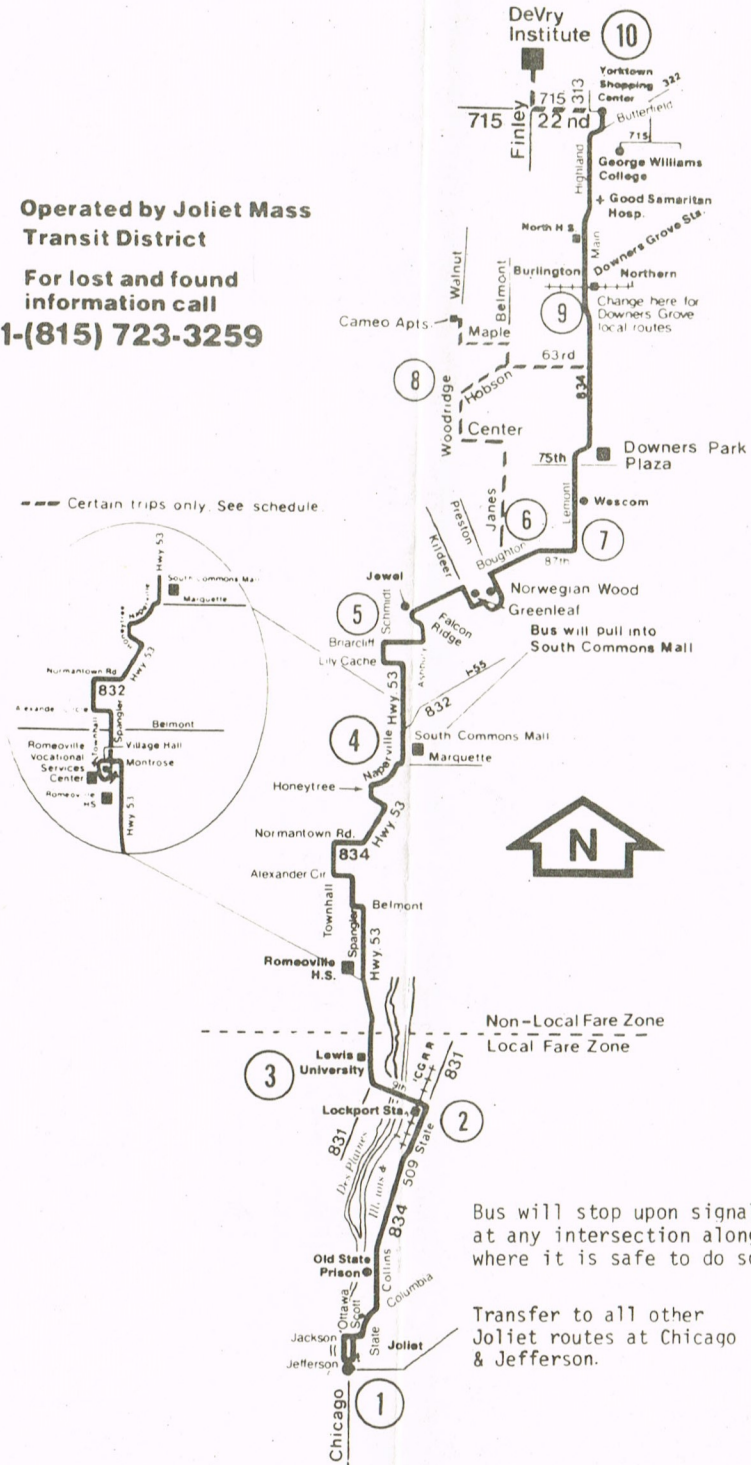

Operated by Joliet Mass
Transit District
For lost and found
information call
1-(815) 723-3259

RTA travel and ticket information is available 24 hours a day. For better service call between 6 pm and 6 am. The Information Center is closed on major holidays. Please call a few days ahead for holiday travel information.

No Sunday or Holiday Service.

- C - Via Cameo Apt.
- F - Boughton/Falcon Ridge
- L - Does not enter Lewis Univ. Board on Hwy. 53.
- E - Trip begins at North Commons Mall
- D - Trip continues to DeVry Institute, 22nd and Finley.