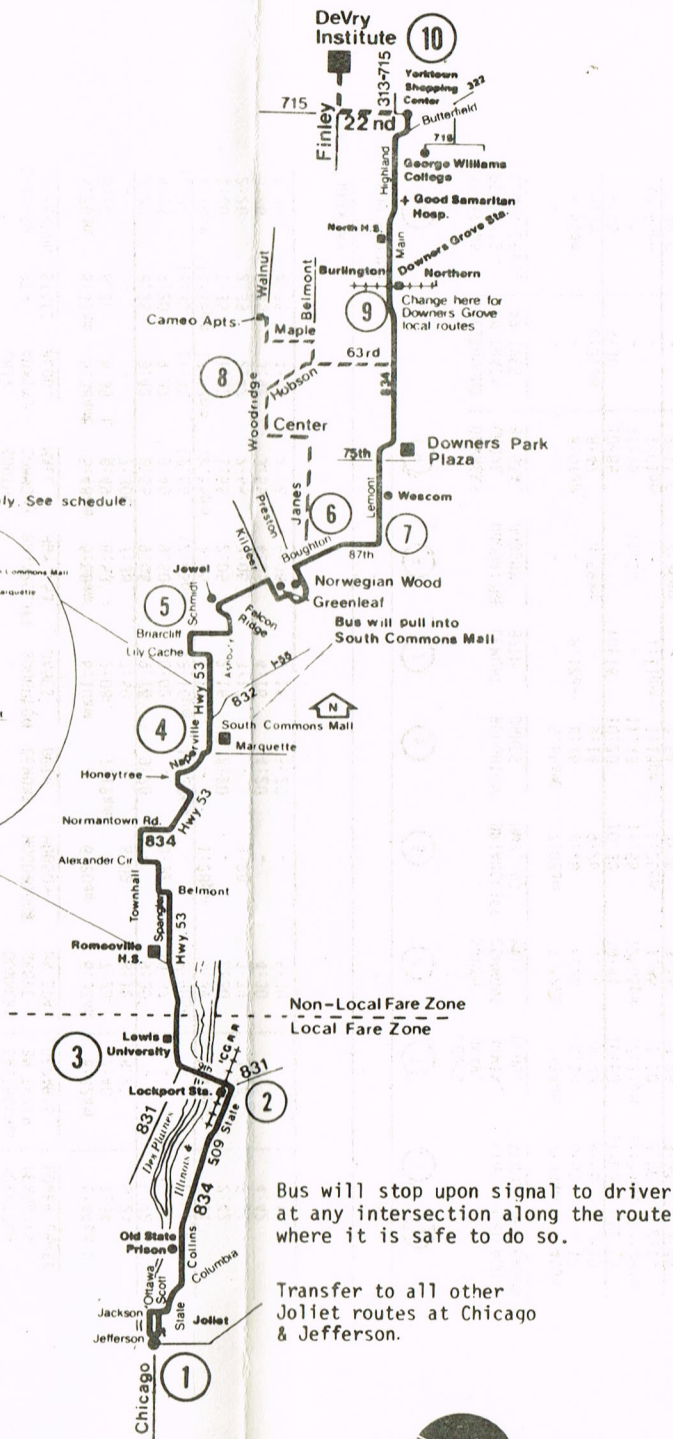

Operated by
**Joliet Mass
Transit District**
For lost and found
information call
1-815-723-3259

Bus will stop upon signal to driver at any intersection along the route where it is safe to do so.

Need...

- transit information
- bus and rail timetables
- fare, monthly ticket or ticket-by-mail information?

The RTA Information Center is ready to help 24 hours a day.

Within Chicago call **836-7000**

From the suburbs call toll-free **1-800-972-7000**

For better service call between 6pm and 6am. The Center is closed on major holidays. Please call a few days ahead for holiday travel information.

LOCAL FARES

Adult	$ .60
RTA Transfer	.40
Reduced*	.25
RTA Transfer	.25
Local Transfer	FREE
Children under age 7	FREE**

RTA Local/Feeder Monthly Ticket

Adult	$23.00
Reduced*	9.50

NON-LOCAL FARES

Adult	$ .90
Reduced*	.40
RTA Transfer	.10
Children under age 7	FREE**

RTA Regular Monthly Ticket

Adult	$40.00
Reduced*	18.00

*Reduced fares include children ages 7-11, senior citizens and handicapped persons (with RTA Special User Card), and students (high school or younger with appropriate identification) to or from school only, during school hours.

**When accompanied by a fare paying passenger (a maximum of two children for each fare paying passenger).

**EXACT FARE REQUIRED
EDITION 3**

The schedules, fares and other information in this timetable are subject to change. The Suburban Bus Division of the RTA does not assume responsibility for errors in timetables, nor for inconvenience or damage resulting from delayed trains or buses or failure to make connections.

834

Joliet - Yorktown

Serving

- Yorktown Center
- Good Samaritan Hospital
- Downers Grove BN. Station
- South Commons Mall
- Lewis University

Revised Service

August 28, 1984

Suburban Bus Division