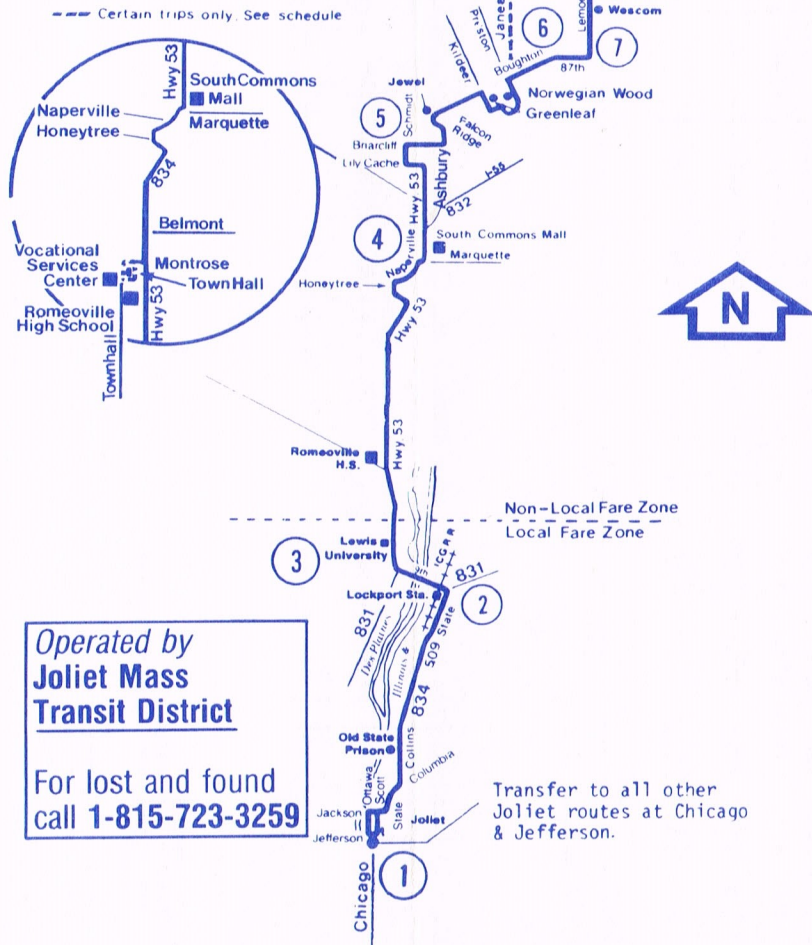

How are we doing?

Speak your mind.
Call 364-PACE
Extension 4999

Monday through Friday
8:00am to 5:00pm

Operated by
**Joliet Mass
Transit District**

For lost and found
call 1-815-723-3259

Transfer to all other
Joliet routes at Chicago
& Jefferson.

Pace is the Suburban Bus Division of the RTA

Bus will stop upon signal to driver at any intersection
along the route where it is safe to do so.

Need . . .

- transit information
- bus and rail timetables
- fare, monthly ticket or ticket-by-mail information?