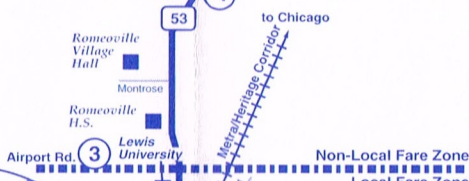

Transfer to Pace Routes 313, 322, 715, 877 and 888 at Yorktown Center.

Transborde a las Rutas de Pace 313, 322, 715, 877 y 888 en el Yorktown Center.

Highland

10

Butterfield

--- Certain trips only. See schedule.
--- Solamente algunos viajes. Consulte el horario.

Great Part-Time Jobs!

- $8.50-$9.50/Hour + Benefits
- Up to $23,000* in College Education Assistance
- Take a PACE bus to work at UPS!

Call **1-888-4UPS-JOB**, Access Code: 4233

*Program guidelines apply

Equal Opportunity Employer

EXACT FARE REQUIRED DRIVER HAS NO CHANGE

REGULAR FARES	Full Fare	Reduced Fare
Regular Fare	$1.25	$0.60
Fare with Pace Transfer	$1.35	$0.65
Fare with Pace Transfer to CTA	$1.80	$0.90
Local Fare	$1.10	$0.55
Local Transfer	Free	Free
Fare with Pace Transfer to CTA	$1.35	$0.65
Fare with Pace Transfer to CTA	$1.80	$0.90

INFORMATION CENTER

If you need transit information please call:
The RTA Travel Information Center
open daily from 5:00 a.m. to 1:00 a.m. 836-7000
TTY# (For HEARING IMPAIRED ONLY) (312) 836-4949

PACE Passenger Services
Monday through Friday from 8:00 a.m. to 5:00 p.m.
(847) 364-PACE (7223)
TTY# (Pace information for HEARING IMPAIRED ONLY) (847) 364-5093

CARRIER INFORMATION

SE REQUIERE TARIFA EXACTA EL CONDUCTOR NO TIENE CAMBIO

TARIFAS REGULAR CON ZONAS DE TARIFA LOCAL	Tarifa Regular	Tarifa Reducida
Tarifa regular	$1.25	$0.60
Tarifa con Transborde a Pace	$1.35	$0.65
Tarifa de Pace con transborde a la CTA	$1.80	$0.90
Tarifa local	$1.10	$0.55
Transborde Local	Gratis	Gratis
Tarifa con transborde a Pace	$1.35	$0.65
Tarifa de Pace con transborde a la CTA	$1.80	$0.90

CENTRO DE INFORMACION

Si necesita información para usar este servicio, llame al: **Centro de Información de RTA**, abierto diariamente de 5:00 a.m. a 1:00 a.m. 836-7000

TTY# (solamente para Personas con problemas auditivos) (312) 836-4949

Servicio para Pasajeros de Pace de lunes a Viernes de 8:00 a.m. a 5:00 p.m. (847) 228-3575

TTY# (Información para Personas con problemas auditivos) (847) 364-5093

COMPANIA DE TRANSPORTE

OPERADO POR: PACE Heritage
Para información sobre objetos perdidos (815) 723-3259

pace

834

Joliet - Yorktown

Suburban Bus Service

Servicio Suburbano de autobuses

Serving / Sirve a minusválidos

Yorktown Center

Good Samaritan Hospital

Downers Grove Metra Station

Lewis University

Joliet

March 19, 2001
19 de Marzo de 2001

Mon. - Sat. Service