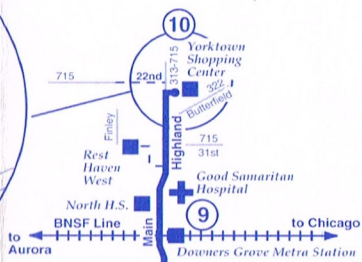

Transfer to Pace Routes 313, 322, 715, 877 and 888 at Yorktown Center.

Transborde a las Rutas de Pace 313, 322, 715, 877 y 888 en el Yorktown Center.

Highland

10

Butterfield

--- Certain trips only. See schedule.
--- Solamente algunos viajes. Consulte el horario.

Great Part-Time Jobs!

- $8.50-$9.50/Hour + Benefits
- Up to $23,000* in College Education Assistance
- Take a PACE bus to work at UPS!

Call **1-888-4UPS-JOB**, Access Code: 4233

*Program guidelines apply

Equal Opportunity Employer

EXACT FARE REQUIRED DRIVER HAS NO CHANGE

REGULAR FARES	Full Fare	Reduced Fare
Regular Fare	$1.25	$0.60
Fare with Pace Transfer	$1.35	$0.65
Fare with Pace Transfer to CTA	$1.80	$0.90
Local Fare	$1.10	$0.55
Local Transfer	Free	Free
Fare with Pace Transfer to CTA	$1.35	$0.65
Fare with Pace Transfer to CTA	$1.80	$0.90

INFORMATION CENTER

If you need transit information please call:
The RTA Travel Information Center
open daily from 5:00 a.m. to 1:00 a.m. 836-7000
TTY# (For HEARING IMPAIRED ONLY) (312) 836-4949

PACE Passenger Services
Monday through Friday from 8:00 a.m. to 5:00 p.m.
(847) 364-PACE (7223)
TTY# (Pace information for HEARING IMPAIRED ONLY) (847) 364-5093

CARRIER INFORMATION

SE REQUIERE TARIFA EXACTA EL CONDUCTOR NO TIENE CAMBIO

TARIFAS REGULAR CON ZONAS DE TARIFA LOCAL	Tarifa Regular	Tarifa Reducida
Tarifa regular	$1.25	$0.60
Tarifa con Transborde a Pace	$1.35	$0.65
Tarifa de Pace con transborde a la CTA	$1.80	$0.90
Tarifa local	$1.10	$0.55
Transborde Local	Gratis	Gratis
Tarifa con transborde a Pace	$1.35	$0.65
Tarifa de Pace con transborde a la CTA	$1.80	$0.90

CENTRO DE INFORMACION

Si necesita información para usar este servicio, llame al: **Centro de Información de RTA**, abierto diariamente de 5:00 a.m. a 1:00 a.m. 836-7000

TTY# (solamente para Personas con problemas auditivos) (312) 836-4949

Servicio para Pasajeros de Pace de lunes a Viernes de 8:00 a.m. a 5:00 p.m. (847) 228-3575

TTY# (Información para Personas con problemas auditivos) (847) 364-5093

COMPANIA DE TRANSPORTE

OPERADO POR: PACE Heritage
Para información sobre objetos perdidos (815) 723-3259

pace

834

Joliet - Yorktown

Suburban Bus Service

Servicio Suburbano de autobuses

Serving / Sirve a minusválidos

Yorktown Center

Good Samaritan Hospital

Downers Grove Metra Station

Lewis University

Joliet

March 19, 2001
19 de Marzo de 2001

Mon. - Sat. Service